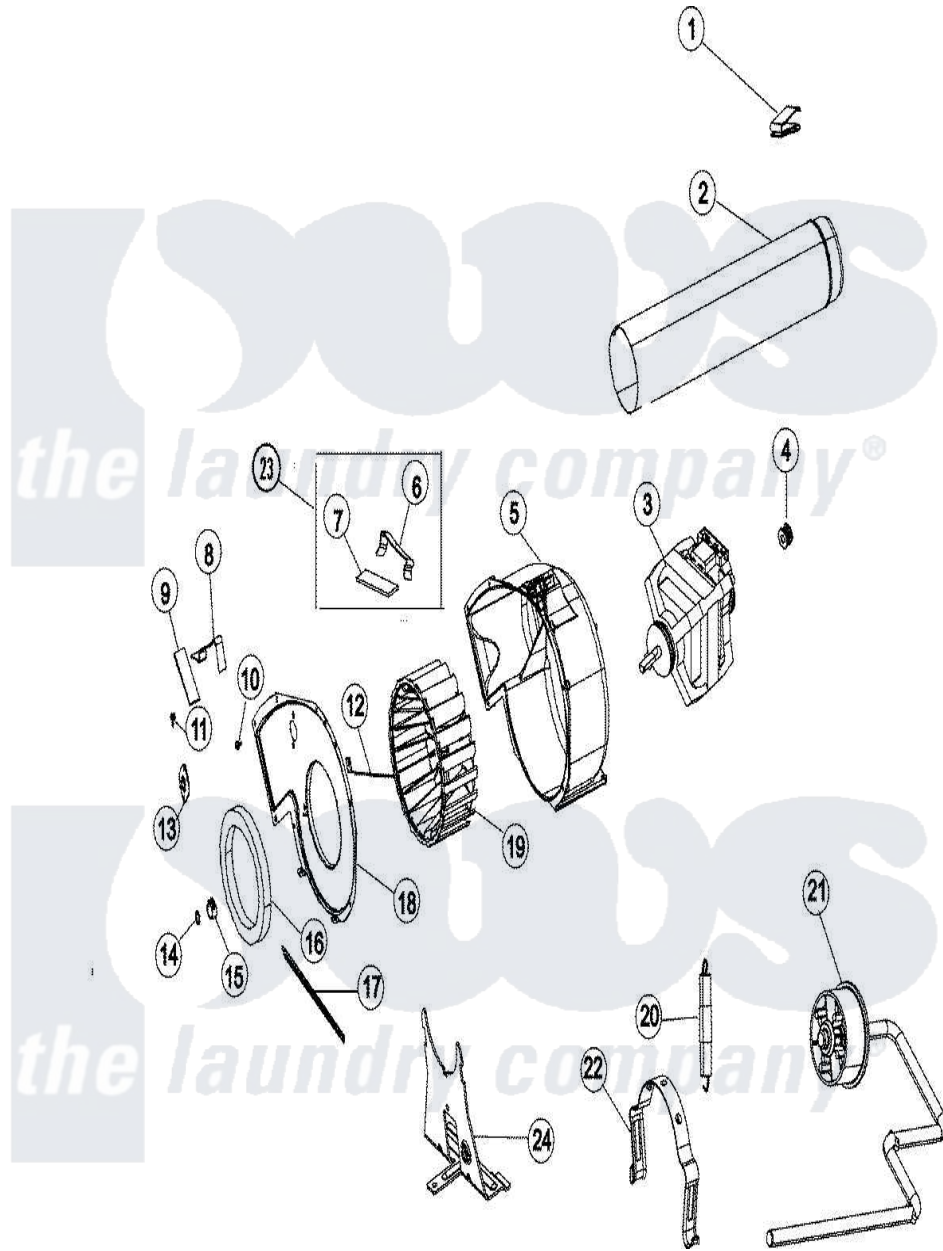

# Admiral ADG7000AWW 07 - MOTOR & DRIVE

Admiral [Residential Admiral ADG7000AWW Dryer Parts](#) Parts Diagram 07 - MOTOR & DRIVE  
 Click on the part number to view part

Item	Original Part Number	Replaced By	Status	Part Description
1	<a href="#">31001572</a>			Clip, Vent Pipe Ground
2	<a href="#">53-0134</a>			Duct, Exhaust
3	31001589	<a href="#">W10410996</a>		Motor-Drive
4	<a href="#">31001535</a>			Pulley, Motor
5	<a href="#">53-1801</a>			Housing, Blower
6	<a href="#">31001470</a>			Glide, Tumbler
7	<a href="#">31001356</a>			Pad, Glide
8	<a href="#">31001469</a>			Glide, Tumbler
9	<a href="#">31001356</a>			Pad, Glide
10	31001267	<a href="#">W10116760</a>		Screw
11	25-7890	<a href="#">489478</a>		Screw, 8 X 1/2
12	<a href="#">53-1026</a>			Guide, Vane Inlet
13	<a href="#">31001088</a>			Thermostat, Control
14	<a href="#">25-7855</a>			Ring, Retaining
15	25-7823	<a href="#">312967</a>		Clamp, Blower Housing
16	<a href="#">31001541</a>			Seal, Blower/Collector Duct

17	<a href="#">53-1625</a>		Brace, Tumbler Support
18	<a href="#">53-1934</a>		Cover, Blower Housing
19	<a href="#">31001317</a>		Wheel, Blower
20	<a href="#">31001465</a>		Spring, Idler
21	<a href="#">31001710</a>		Idler Arm Assembly
22	53-0214	<a href="#">660658</a>	Clamp, Motor Mounting 343481 685441
23	<a href="#">LA-1006</a>		Glide Kit, Tumbler
24	<a href="#">31001570</a>		Bracket, Motor