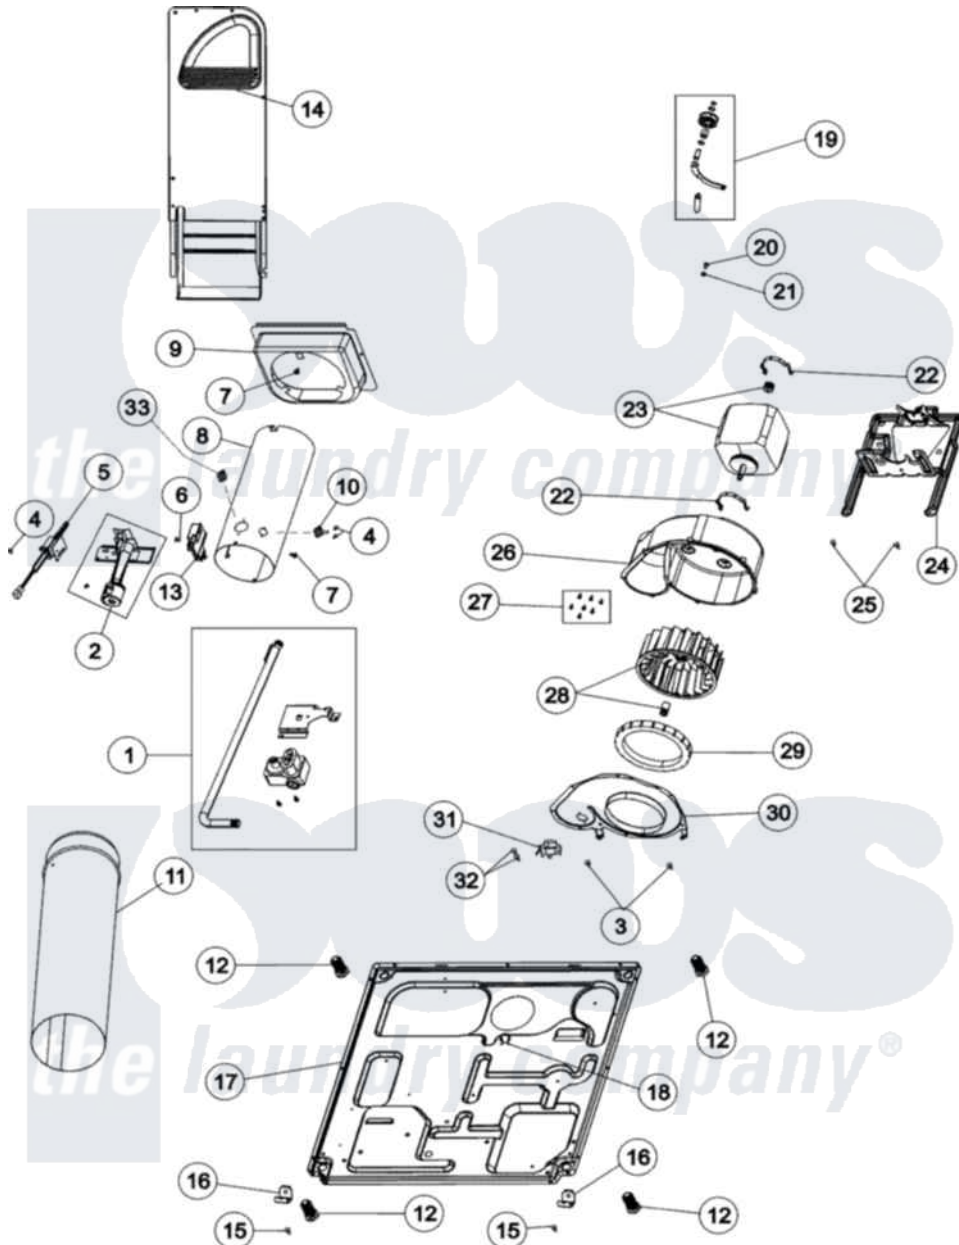

Admiral ADG7005AWW 01 - BASE, HEATER & MOTOR (GAS)

Admiral Residential Admiral ADG7005AWW Dryer Parts Parts Diagram 01 - BASE, HEATER & MOTOR (GAS)
 Click on the part number to view part

Item	Original Part Number	Replaced By	Status	Part Description
1	37001127			Valve And Pipe Assembly
2	649P3	LPK1		LP Gas Con
"	Y56234	37001304		Burner Ign
"	650P3			Kit, Gas Burner Conversion
3	503688			Screw, 10B-16 X .34 I
4	56692	8281196		Screw
5	40069801	37001308		Ignitor
6	23222	3177991		Screw
7	503688			Screw, 10B-16 X .34 I
8	37001041	37001303		Duct- Comb
9	500122	510101		Shroud Heat Duct
10	Y61886			Thermostat, Limit-Blk
11	505518			Duct, Exhaust
12	Y500101			Leg, Leveling
13	Y56231	338906		Radiant, Sensor
14	503605			Assembly, Heater Duct

15	27001200		Screw
16	37001145		Clip, Front Panel
17	37001156		Dryer Base
18	504034		Clip, Wire
19	37001287		Assembly, Idler Lever/Shaft/Pulley
20	500824		Screw, 1/4-20 Unc Hex
21	27001225		Nut, Jam Mid Lock 1/4-20
22	Y58047	660658	Clamp, Motor Mounting 343481 685441
23	40048501	2200376	Motor
24	503613		Mount, Motor
25	27001200		Screw
26	56020		Housing, Blower
28	56000	510139P	Assembly Blower Fan Package
29	37001119		Seal, Blower Housing
30	500078	511969P	Kit Blower Housing And Cover
31	37001136		Thermostat, Cycling 146F
32	31260		Screw, No.8 X 3/8 Ind H
33	40113801		Fuse, Thermal