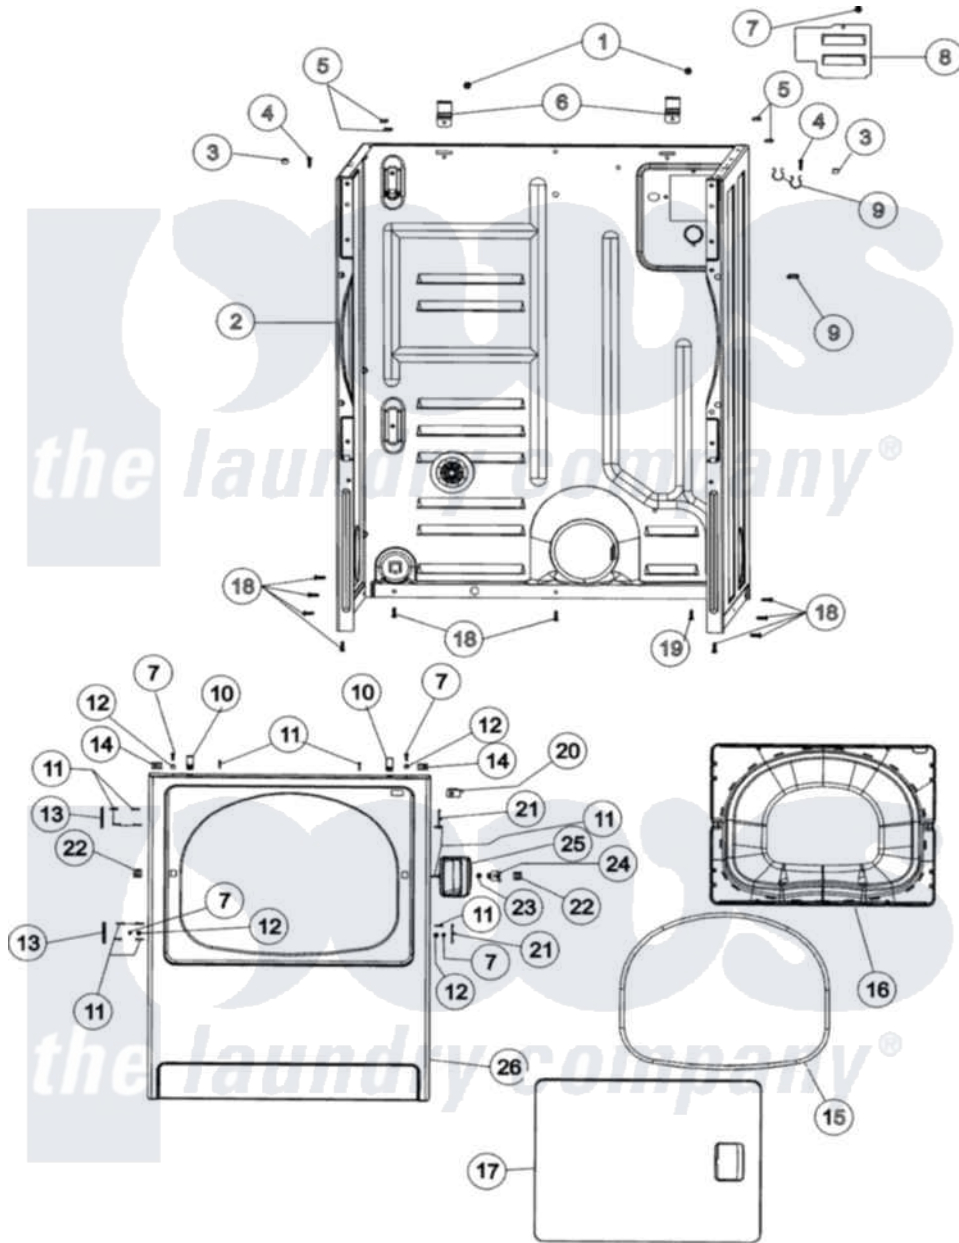

Admiral ADG7005AWW 02 - CABINET & FRONT PANEL

Admiral Residential Admiral ADG7005AWW Dryer Parts Parts Diagram 02 - CABINET & FRONT PANEL
 Click on the part number to view part

Item	Original Part Number	Replaced By	Status	Part Description
1	503688			Screw, 10B-16 X .34 I
2	37001155	37001284		Cabinet As Pack
3	505187			Locator, Panel
4	32671	Y014874		Screw, Idler Arm And Sleeve
5	Y56128			Pad, Bumper
6	500003			Hinge, Top
7	32671	Y014874		Screw, Idler Arm And Sleeve
8	503293			Plate, Access Cover
9	504034			Clip, Wire
10	25-7220			Clip, Cabinet Top
11	37001030			Screw, No.8ab-16 x 3/4 Fh
12	505187			Locator, Panel
13	Y503676			Hinge, Door And Top
14	213280	204439		Screw And Fstner Assembly
15	504005	511056		Seal Front Panel
16	37001028			Seal And Liner, Assembly

17	37001029		Door, Dryer
18	27001200		Screw
19	20530		Screw, 10-24 x 3/8 Hex
20	Y504570	W10169313	Switch-Dor
21	503126		Plug, Hinge Hole
22	54660	LA-1003	Door Catch Kit
23	500039	510181	Strike Doormetal
24	40116201		Bracket, Door Strike
25	33001241		Handle, Door
26	37001154		Front Panel - White