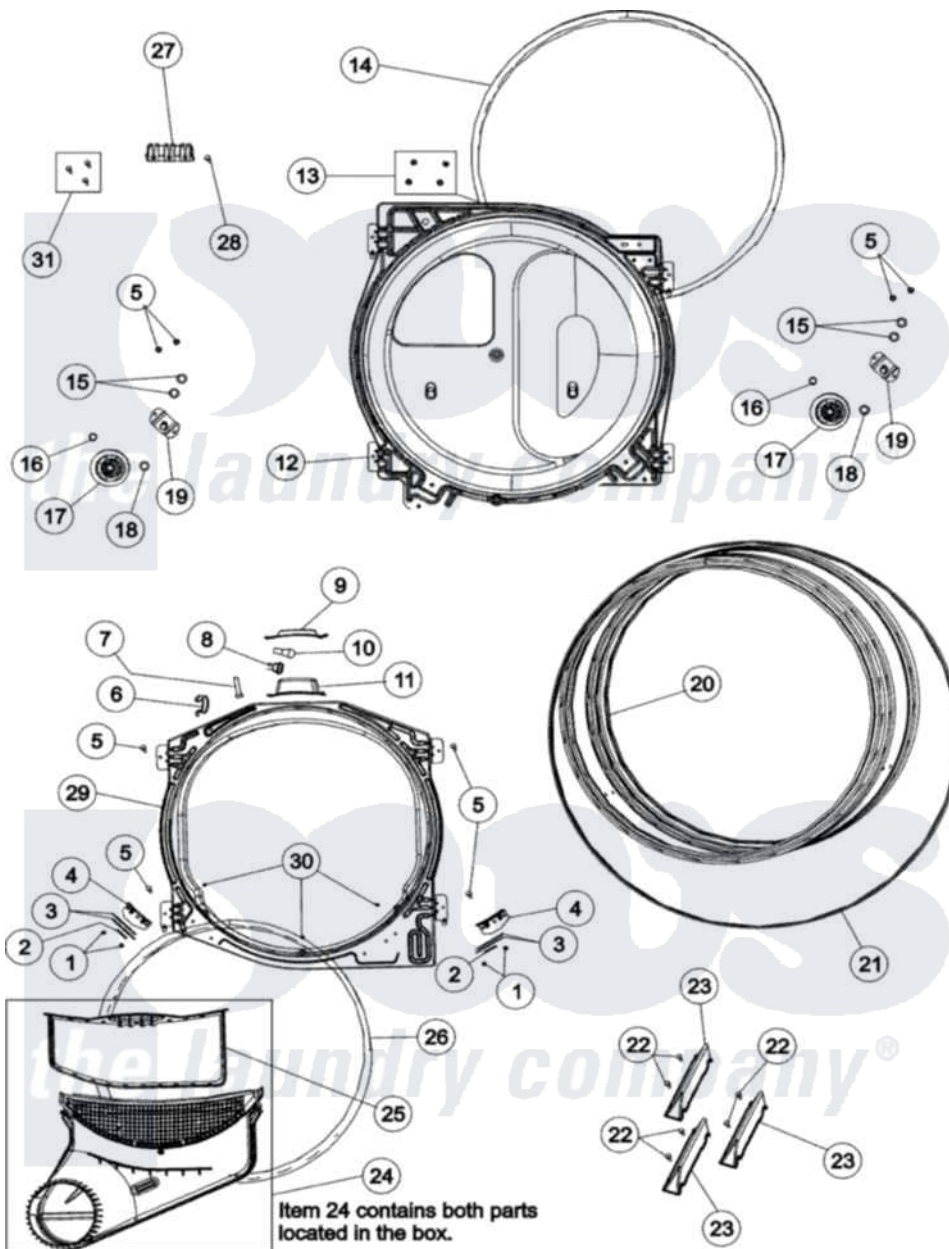

Admiral ADG7005AWW 05 - TUMBLER

Admiral Residential Admiral ADG7005AWW Dryer Parts Parts Diagram 05 - TUMBLER

Click on the part number to view part

Item	Original Part Number	Replaced By	Status	Part Description
1	37001031	3370225		Screw
2	500121	510189		Pad Felt
3	40116501	37001298		Glide- Dry
4	37001036			Bracket, Cylinder Glide
5	503661	27001200		Screw
6	504034			Clip, Wire
7	505295			Screw, No.8ab-16 x 3/4 PH
8	504458	Y504452		Light Assembly
9	40094301			Lens, Light
10	Y60954	67001316		Bulb, Light
11	503622	Y504452		Light Assembly
12	504801W	502614WP		Bulkhead, Rear
13	503688			Screw, 10B-16 X .34 I
14	37001132			Seal, Cylinder
15	52549			Washer, 501 ID X3/4 Odx
16	23748			Ring, Retaining

17	37001042		Assembly, Cylinder Roller
18	Y504082		Washer, Wave
19	40113601		Assembly, Roller Brkt
20	504467W	504467WP	Cylinder Assembly
21	40111201		Belt, Cylinder
22	Y62588		Screw, 10BT-12 X 1 Tap
23	37001125	12002559	Baffle Kit
24	37001141		Air Duct Assembly
25	37001142		Filter, Lint
26	37001132		Seal, Cylinder
27	61923		Block, Terminal
28	501285		Screw, No.12 X 9/16-Pla
29	503616W	503616WP	Assembly, Frt Bulkhead
30	37001030		Screw, No.8ab-16 x 3/4 Fh
31	37001300		Screw Package, Terminal Block