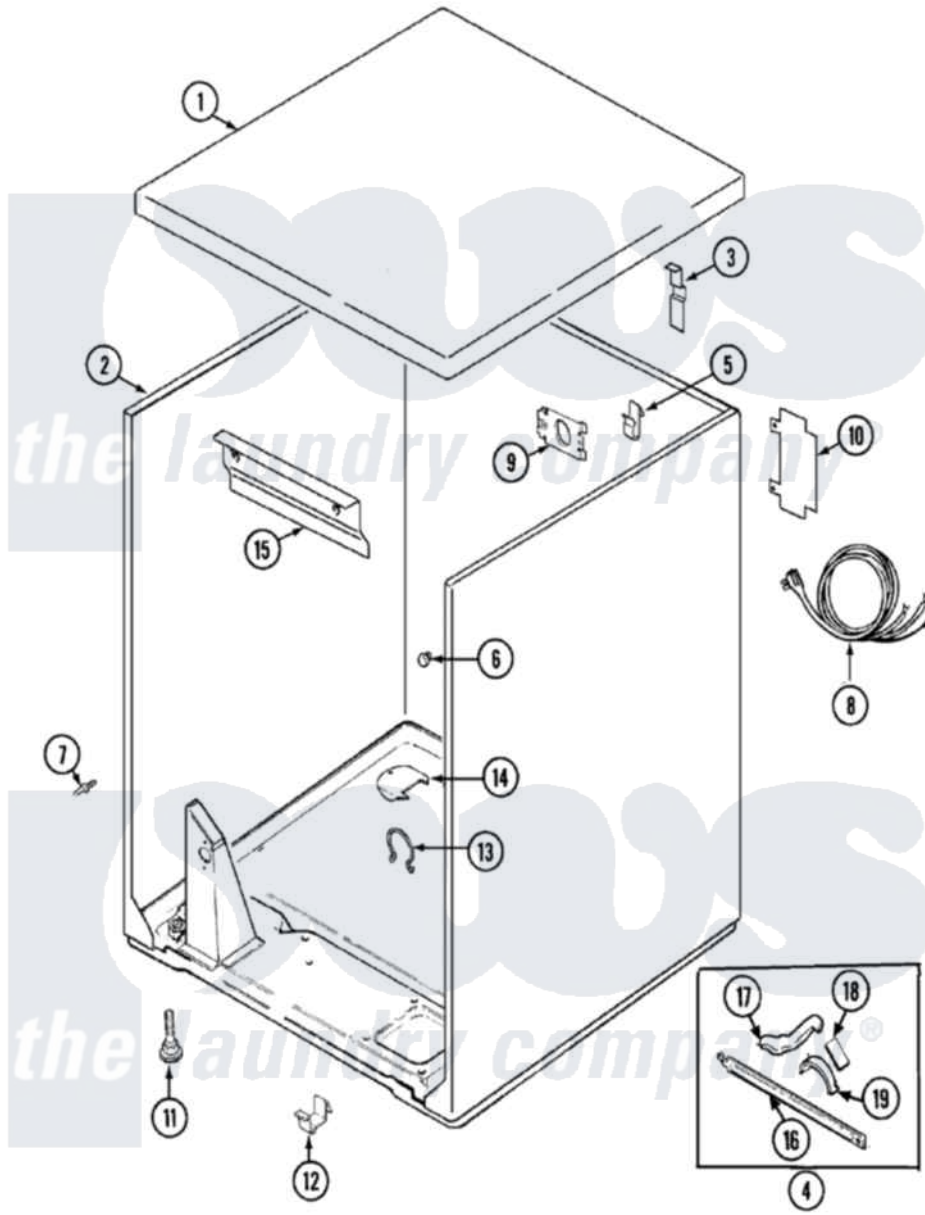

Admiral ADG9000AWW 01 - CABINET

Admiral Residential Admiral ADG9000AWW Dryer Parts Parts Diagram 01 - CABINET
 Click on the part number to view part

Item	Original Part Number	Replaced By	Status	Part Description
1	31001220			Damper, Cabinet
"	31001423			Top, Cabinet
"	31001527			Reinforter, Top
"	21001281			Damper, Sound Pad
2	31001714			Cabinet And Base Assembly
3	25-3092	90767		Screw, 8A X 3/8 HeX Washer Head Tapping
"	35-4128			Pad, Hinge
"	63-5712			Hinge, Cabinet Top
4	12002126			Reinforcement Brace/Glide Kit
5	25-3034			Clip, Wiring
6	33-2653			Bumper, Cabinet
7	21001829			Post, Locating
8	31001547			Cord, Power
9	53-0136			Cover, Supply Cord
"	25-7857	90767		Screw, 8A X 3/8 HeX Washer Head Tapping

11	63-5834	Not Available	LEG, LEVELING
12	53-0120		Clip, Front Panel
13	31001320	16515	Clip
14	53-1921		Shield, Wiring
"	25-7733	681414	Screw, 10AB X 1/2
16	53-1625		Brace, Tumbler Support
17	31001469		Glide, Tumbler
18	31001356		Pad, Glide
19	31001470		Glide, Tumbler