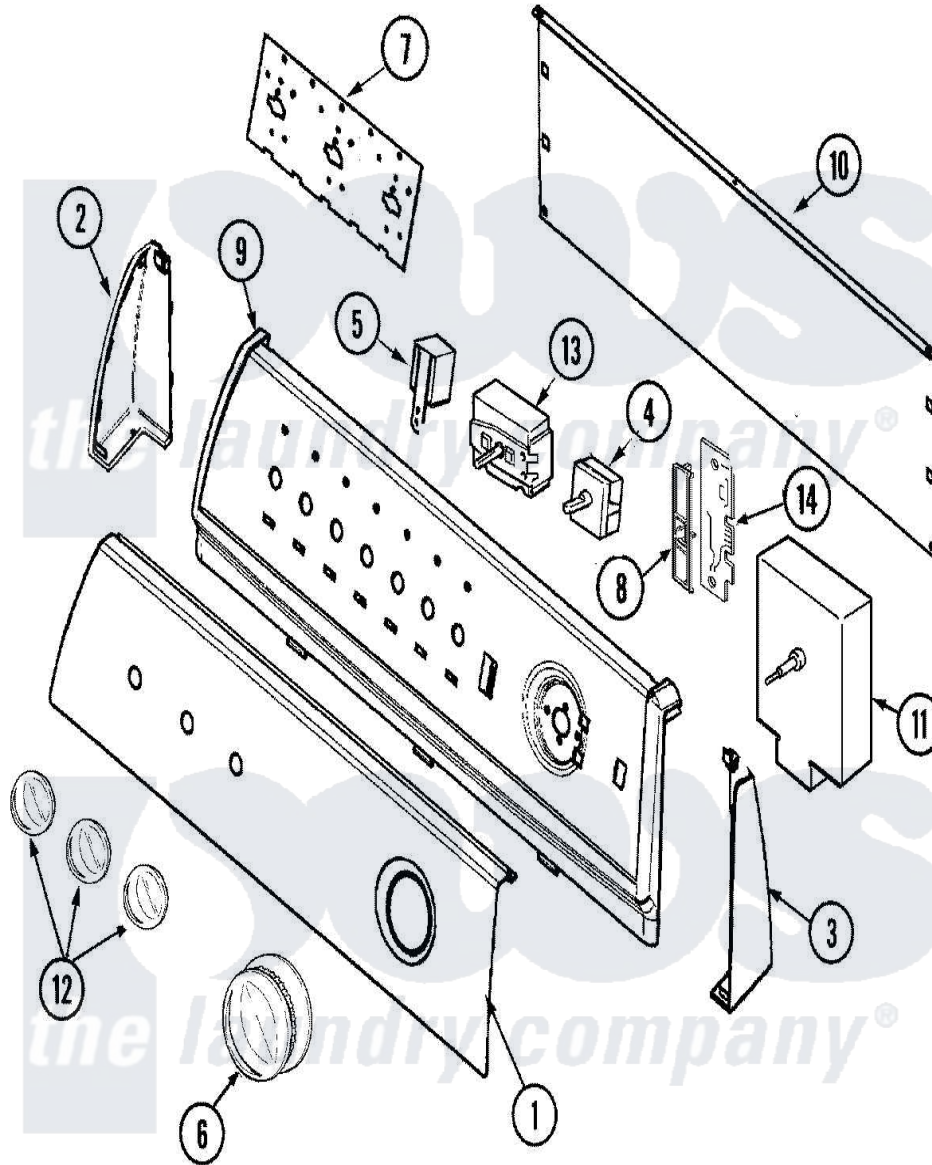

Admiral ADG9000AWW 02 - CONTROL PANEL

Admiral [Residential Admiral ADG9000AWW Dryer Parts](#) Parts Diagram 02 - CONTROL PANEL
 Click on the part number to view part

Item	Original Part Number	Replaced By	Status	Part Description
1	31001769			Panel, Control
2	21001546			Endcap, Panel
"	25-3092	90767		Screw, 8A X 3/8 HeX Washer Head Tapping
3	21001547			Endcap, Panel
"	25-3092	90767		Screw, 8A X 3/8 HeX Washer Head Tapping
4	31001190			Switch, Two Position Rotary
5	31001397			Buzzer
6	31001388			Knob/Skirt, Timer
7	21001603			Shield, Control
8	31001507			Bracket, Circuit Board
9	21001552			Frame , Control Panel
10	21001527			Shield, Rear
11	31001513			Timer
12	21001544			Knob, Selector
13	31001704			Resistor Assembly

13	31001704		Temperature
"	31001447		Switch, Temperature
14	33001212		Board, Control-Moisture Sensor
NI	31001509		Harness, Wire
"	21001980		Lead Assembly
"	31001558		Lead Assembly
"	31001740		Lead Assembly
"	31001741	Not Available	LEAD ASSEMBLY (BUZZER)