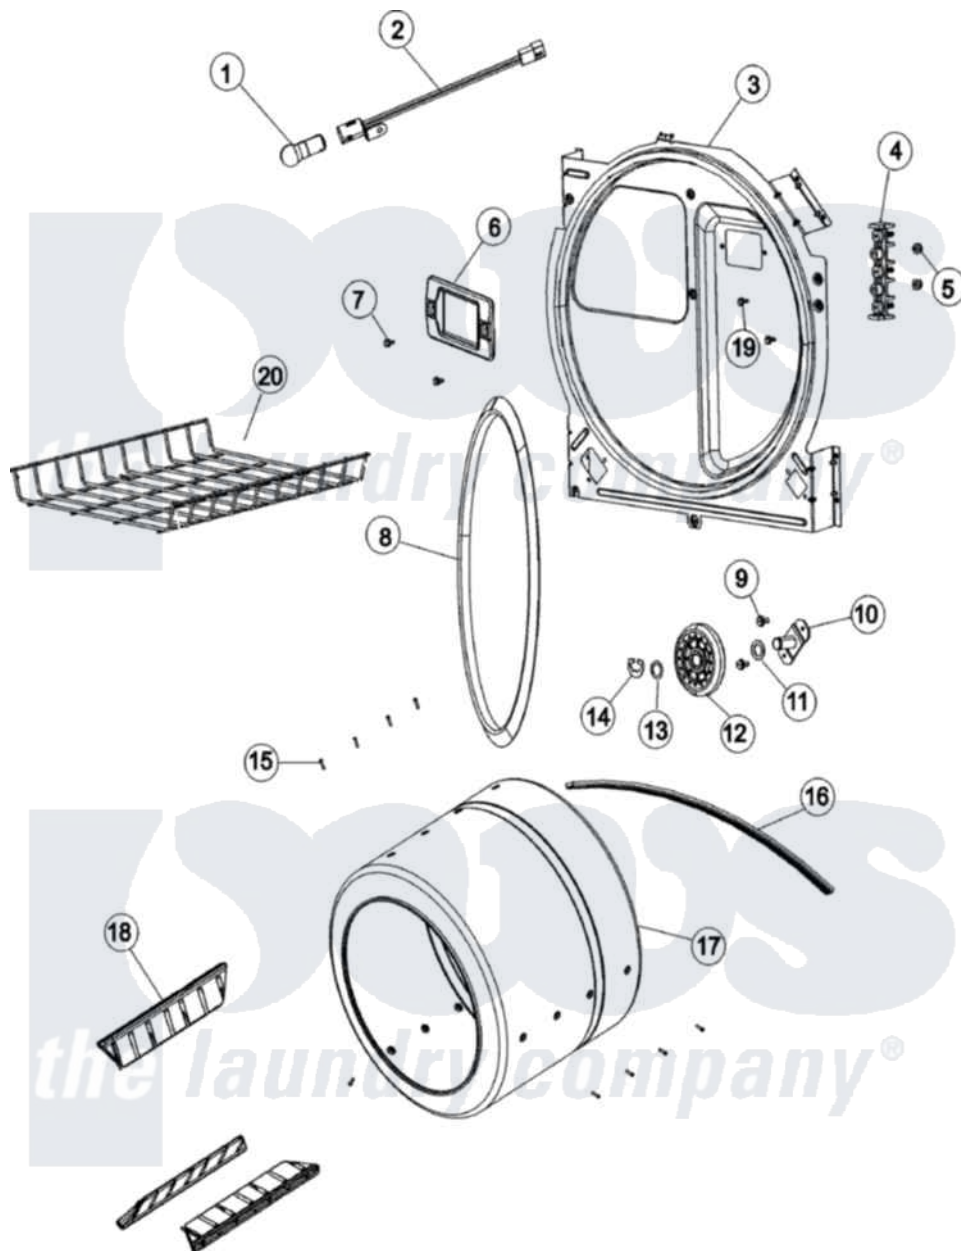

Admiral ADG9000AWW 03 - CYLINDER

Admiral [Residential Admiral ADG9000AWW Dryer Parts](#) Parts Diagram 03 - CYLINDER
 Click on the part number to view part

Item	Original Part Number	Replaced By	Status	Part Description
1	31001575			Bulb, Cylinder Light
2	31001579		Not Available	RECEPTACLE ASM, CYLINDER LIGHT
3	31001581			Bulkhead With Seal
6	31001585		Not Available	LENS, CYLINDER LIGHT
7	31001580	313806		Screw
8	31001747			Seal Assembly
9	25-7101	3351614		Screw, Gearcase Cover Mounting
10	53-0197			Support Assembly-Cylinder Rear
11	31001583			Spacer, Roller
12	31001096			Roller
13	25-7814			Washer
14	25-7854			Ring, Retaining
15	25-7759	3196164		Screw
16	31531589	341241		Belt

17	53-1250		Cylinder
18	53-1249	Not Available	BAFFLE, WHITE
19	25-7952	3400074	Screw
20	21001495		Rack, Drying