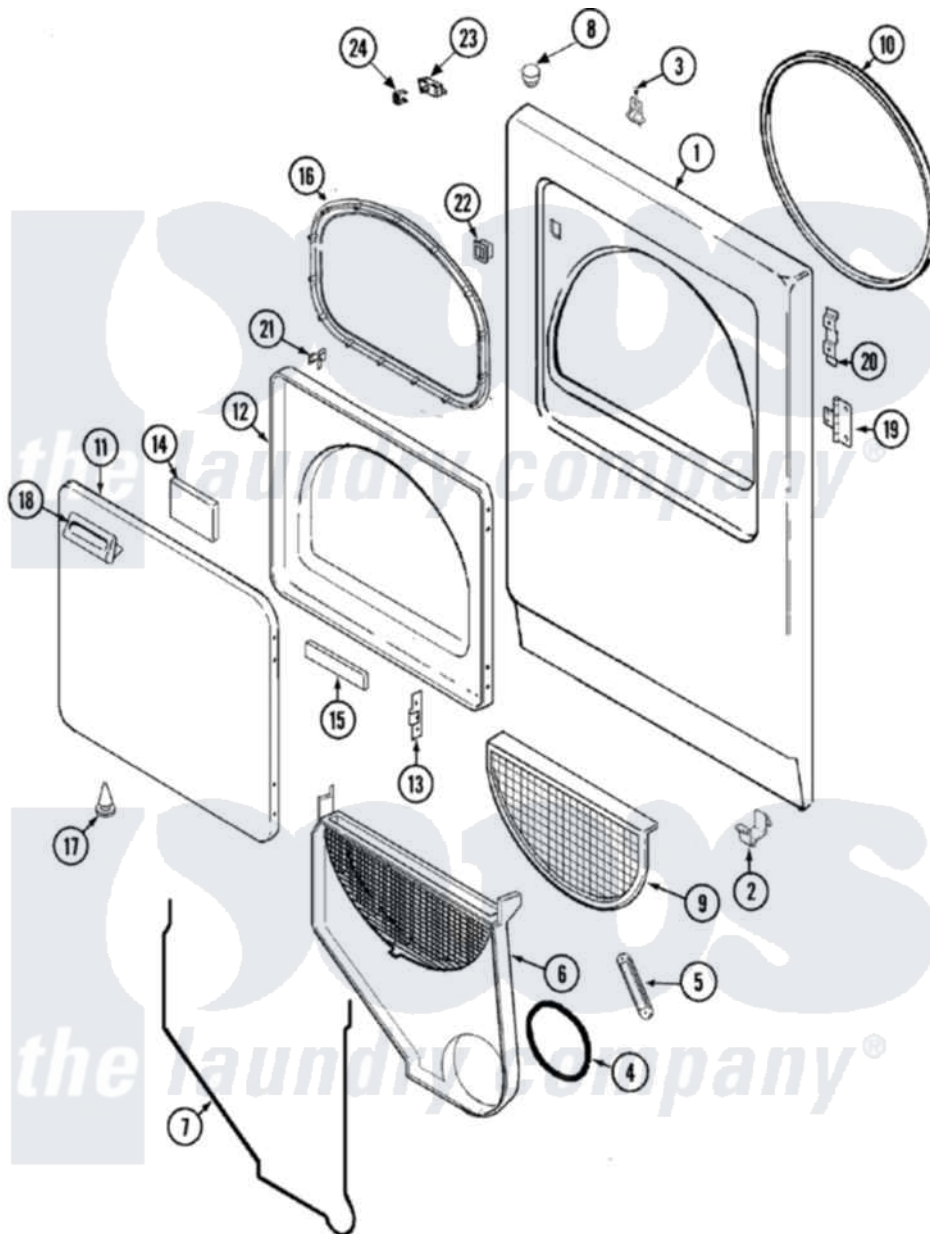

Admiral ADG9000AWW 04 - DOOR

Admiral [Residential Admiral ADG9000AWW Dryer Parts](#) Parts Diagram 04 - DOOR
 Click on the part number to view part

Item	Original Part Number	Replaced By	Status	Part Description
1	31001771			Panel, Front
2	53-0120			Clip, Front Panel
3	31001526			Lock, Top
4	31001541			Seal, Blower/Collector Duct
5	33001809			Sensor Bar Assembly
"	31001558			Lead Assembly
6	25-7810	415013-35		Screw
"	12001324			Duct Kit, Collector
7	53-0204			Seal
8	33-2653			Bumper, Cabinet
9	53-0918			Filter, Lint
10	31001637			Seal Assembly, Cylinder Front
11	25-7752	3196169		Screw, Element
"	53-0154			Panel, Outer Door
12	53-0912		Not Available	PANEL, INNER DOOR (WHT)
13	53-0119			Clip, Hinge

14	53-1490		Door Pad
15	53-1491		Door Pad
16	31001529		Seal, Door
17	25-7889		Plug Button
18	25-7810	415013-35	Screw
"	53-0927		Handle, Door
19	53-1492		Hinge, Dryer Door
"	25-7809		Screw, No.6-20 1/2 Flthd Torx
20	31001786	98006631	Screw
"	53-0121	Not Available	TWIN NUT
21	53-2364	LA-1003	Door Catch Kit
22	53-0187	LA-1003	Door Catch Kit
23	31001732	53-0148	Switch, Door
24	31001733		Clip, Switch