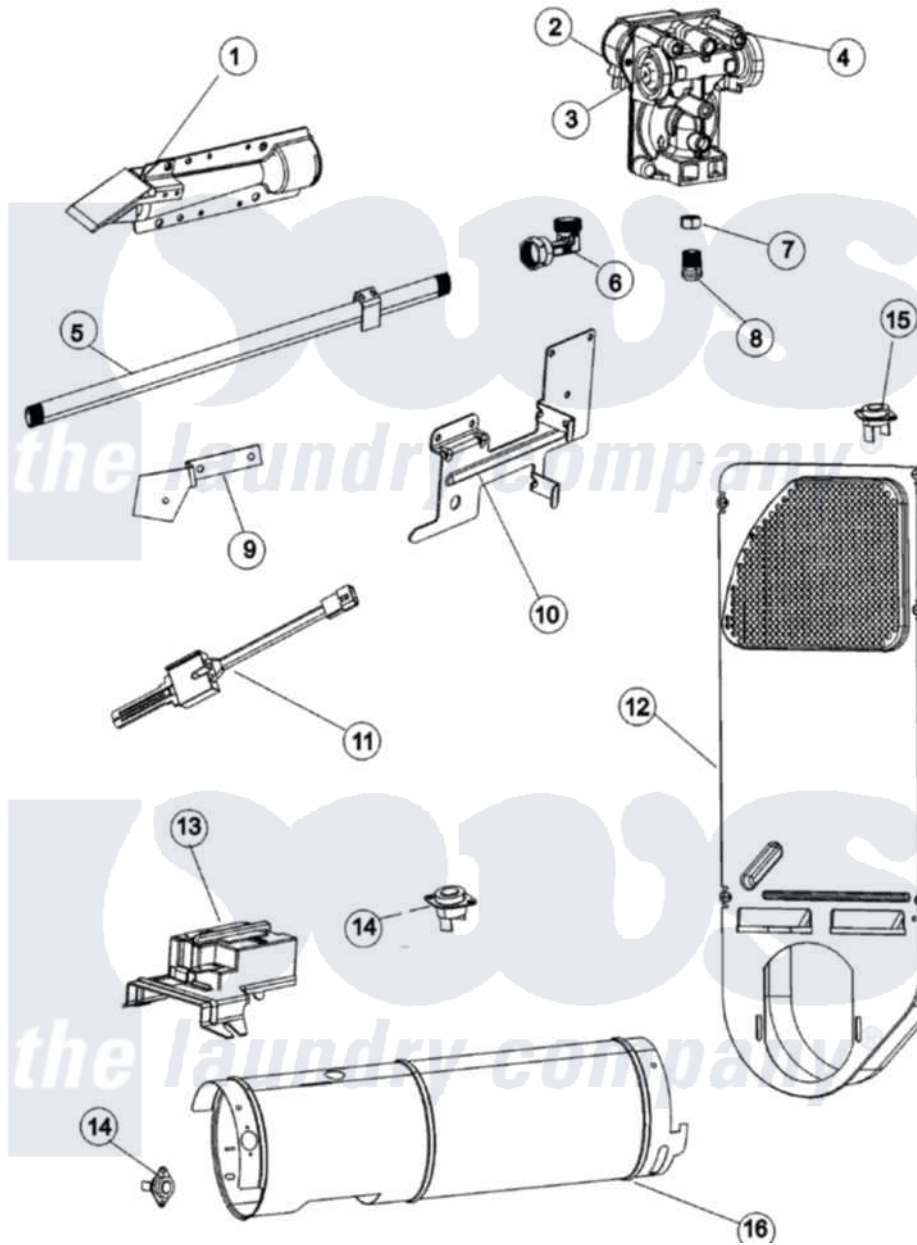

# Admiral ADG9000AWW 05 - GAS CARRYING

Admiral [Residential Admiral ADG9000AWW Dryer Parts](#) Parts Diagram 05 - GAS CARRYING  
 Click on the part number to view part

Item	Original Part Number	Replaced By	Status	Part Description
1	31001708	<a href="#">31001784</a>		Burner
2	12001349	<a href="#">279834</a>		Coil-Valve
3	<a href="#">63-3570</a>			Burner Orifice
4	<a href="#">31001485</a>			Valve, Gas
5	31001367	<a href="#">31001777</a>		Main Gas L
6	31001366	<a href="#">3406051</a>		Elbow Union Assembly
7	<a href="#">60-6846</a>			Union Nut
8	31001368		Not Available	TAIL PIECE
9	53-0686		Not Available	BRACKET
10	<a href="#">53-0140</a>			Mtg Bracket
11	<a href="#">31001556</a>			Igniter
12	<a href="#">25-0168</a>			Screw
"	<a href="#">53-1706</a>			Inlet Air Duct Assembly
13	63-5013	<a href="#">338906</a>		Radiant, Sensor
14	53-1096	<a href="#">LA-1053</a>		Fuse Kit, Thermal
15	<a href="#">53-1182</a>			Fuse, Thermal

16

[53-1884](#)

Housing, Heater

"

[53-2363](#)

Support, Heater Housing

NI

[12001031](#)