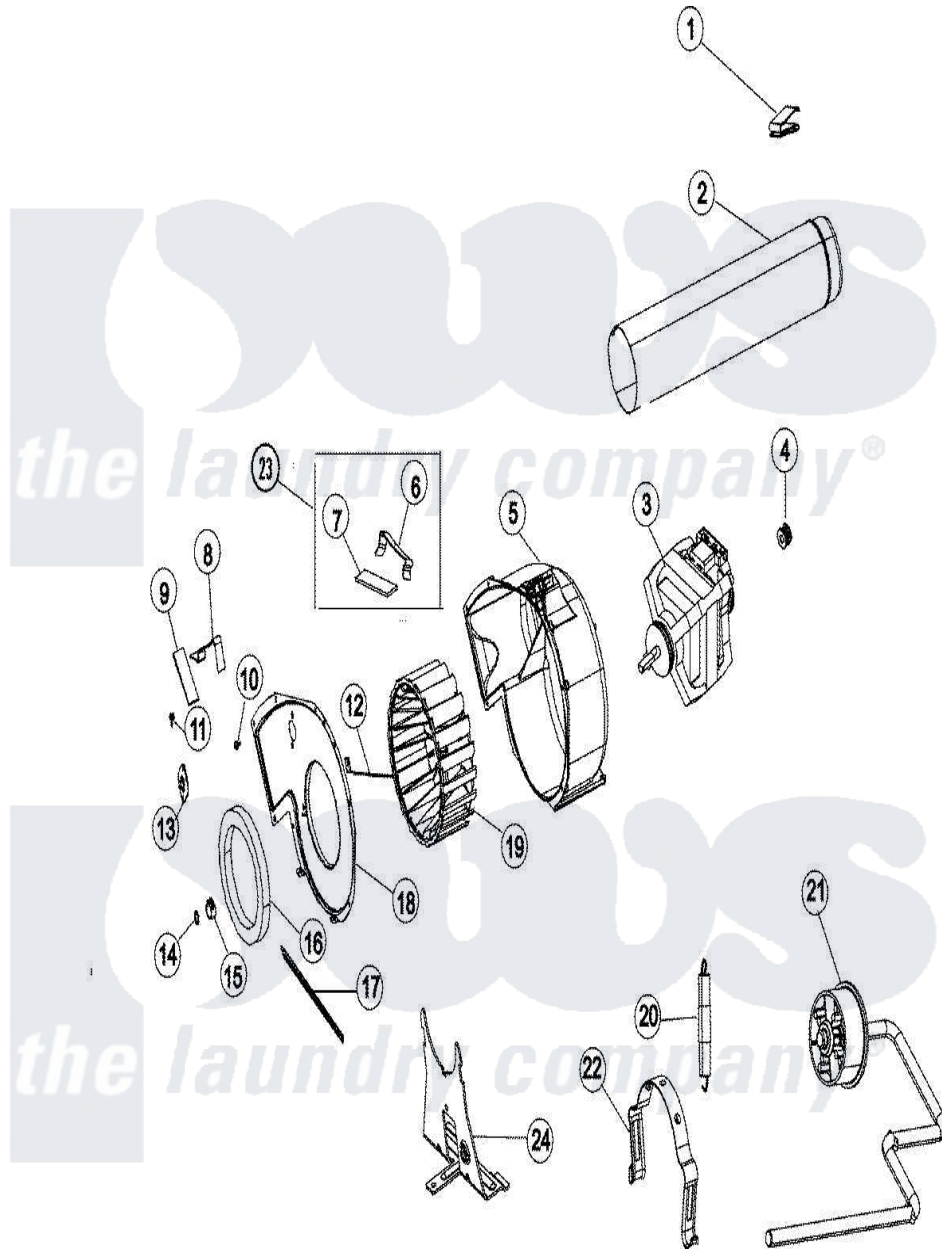

Admiral ADG9000AWW 06 - MOTOR & DRIVE

Admiral [Residential Admiral ADG9000AWW Dryer Parts](#) Parts Diagram 06 - MOTOR & DRIVE
 Click on the part number to view part

Item	Original Part Number	Replaced By	Status	Part Description
1	31001572			Clip, Vent Pipe Ground
2	53-0134			Duct, Exhaust
3	31001589	W10410996		Motor-Drive
4	31001535			Pulley, Motor
5	53-1801			Housing, Blower
6	31001470			Glide, Tumbler
7	31001356			Pad, Glide
8	31001469			Glide, Tumbler
9	31001356			Pad, Glide
10	31001267	W10116760		Screw
11	25-7890	489478		Screw, 8 X 1/2
12	53-1026			Guide, Vane Inlet
13	31001088			Thermostat, Control
14	25-7855			Ring, Retaining
15	25-7823	312967		Clamp, Blower Housing
16	31001541			Seal, Blower/Collector Duct

17	53-1625		Brace, Tumbler Support
18	53-1934		Cover, Blower Housing
19	31001317		Wheel, Blower
20	31001465		Spring, Idler
21	31001710		Idler Arm Assembly
22	53-0214	660658	Clamp, Motor Mounting 343481 685441
23	LA-1006		Glide Kit, Tumbler
24	31001570		Bracket, Motor