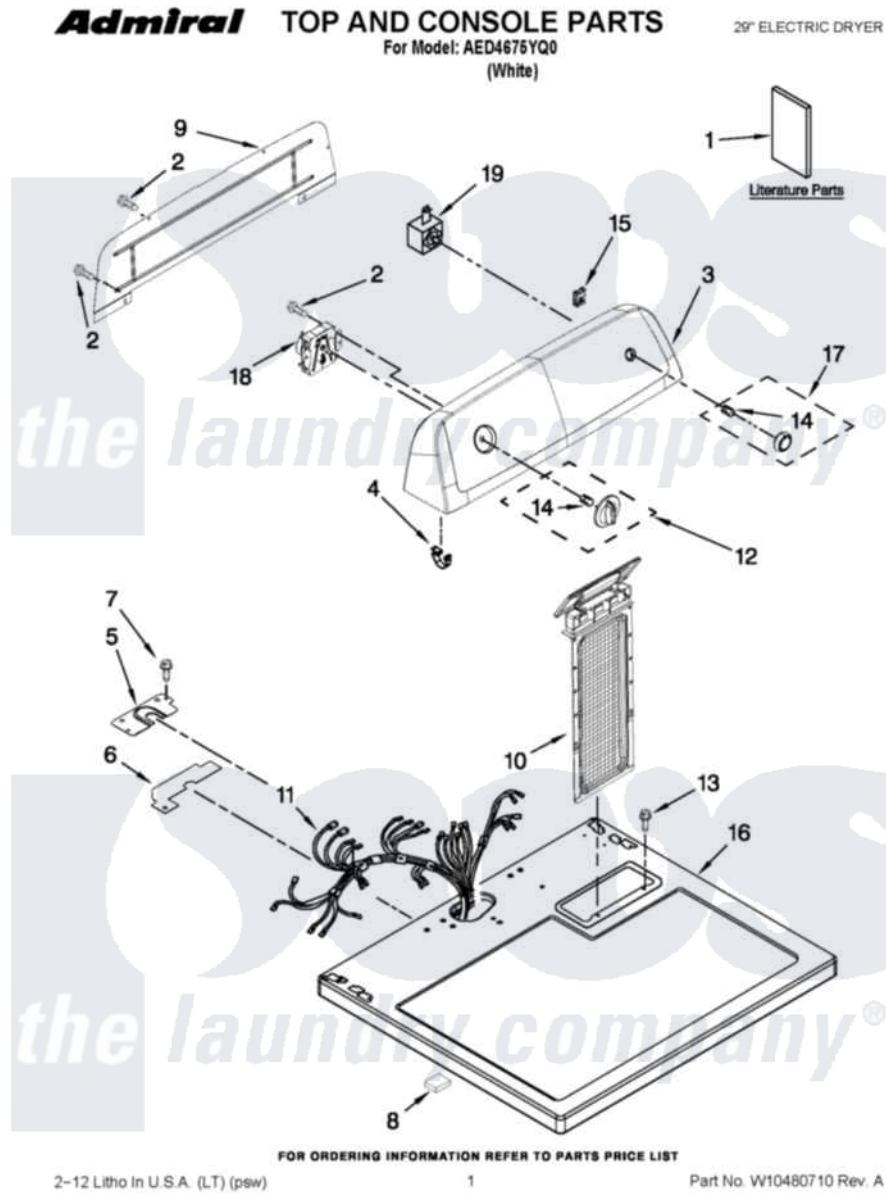

# Admiral AED4675YQ0 01 - TOP AND CONSOLE PARTS

Admiral Residential Admiral AED4675YQ0 Dryer Parts Parts Diagram 01 - TOP AND CONSOLE PARTS  
Click on the part number to view part

Item	Original Part Number	Replaced By	Status	Part Description
1	W10096991		Not Available	GUIDE, USE & CARE
"	W10096987		Not Available	INSTRUCTIONS, INSTALLATION
"	W10185989		Not Available	WIRING DIAGRAM
2	<a href="#">693995</a>			Screw, Hex Head
3	<a href="#">W10295167</a>			Panel, Control
4	<a href="#">8312709</a>			Clip-Console
5	<a href="#">W10112578</a>			Harness, Bracket
6	<a href="#">W10112603</a>			Seal, Harness
7	3393008	<a href="#">308685</a>		Side Trim )
8	<a href="#">3389682</a>			Space-Toe Panel User-Interface
9	<a href="#">W10416486</a>			Panel, Rear Console
10	<a href="#">8557857</a>			Screen, Lint
11	<a href="#">W10450286</a>			Harness, Wiring
12	<a href="#">W10453946</a>			Timer Knob Assembly
13	688082	<a href="#">487240</a>		Screw, For Mtg. Service

13	<a href="#">8536939</a>	<a href="#">407440</a>	Capacitor
14	<a href="#">8536939</a>		Clip, Knob
15	<a href="#">W10298336</a>		8-18 Nch, U-Type NUT
16	8559800	<a href="#">8563663</a>	Top
17	<a href="#">W10453948</a>		Knob, Assembly Push-To-Start
18	<a href="#">W10436308</a>		Timer
19	<a href="#">W10420741</a>		Switch, Push To Start