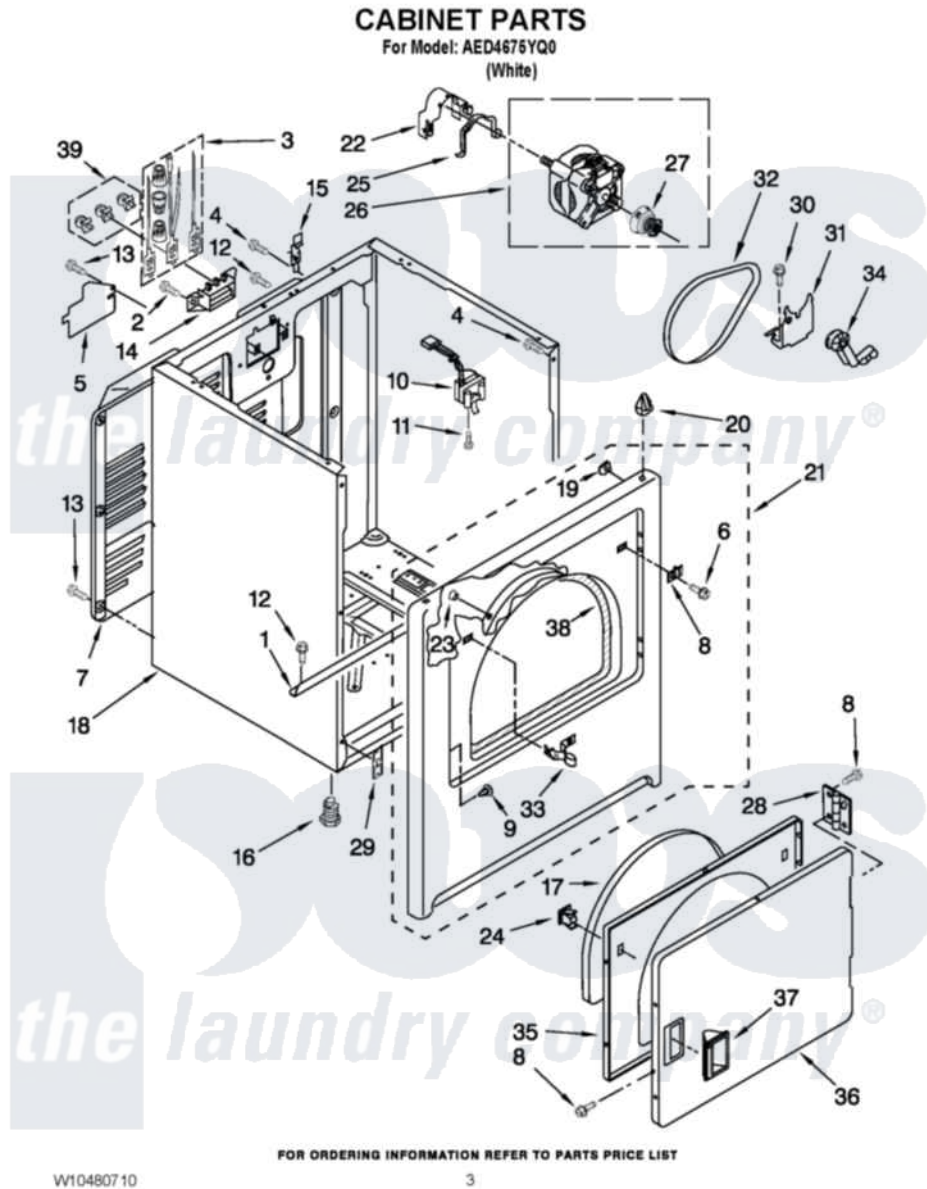

# Admiral AED4675YQ0 02 - CABINET PARTS

Admiral [Residential Admiral AED4675YQ0 Dryer Parts](#) Parts Diagram 02 - CABINET PARTS  
Click on the part number to view part

Item	Original Part Number	Replaced By	Status	Part Description
1	W1026073		Not Available	BRACKET, CABINET
2	3393008	<a href="#">308685</a>		Side Trim )
3	<a href="#">279318</a>			Terminal Tinned And Brass Panel
4	343641	<a href="#">681414</a>		Screw, 10AB X 1/2
5	<a href="#">3396795</a>			Cover, Terminal Block
6	<a href="#">3403630</a>			Plug, Strike Hole
7	3396805	<a href="#">280043</a>		Panel-Rear
8	342055	<a href="#">488627</a>		Screw
9	<a href="#">3404413</a>			Plug, Hinge Hole
10	3406109	<a href="#">3406107</a>		Door Switch Assembly
11	697773	<a href="#">3395530</a>		Screw
12	<a href="#">3390631</a>			Screw, 10-16 X 3/8
13	<a href="#">693995</a>			Screw, Hex Head
14	<a href="#">3397659</a>			Block, Terminal
15	<a href="#">8066217</a>			Hinge, Top
16	3392100	<a href="#">49621</a>		Feet-Leveling