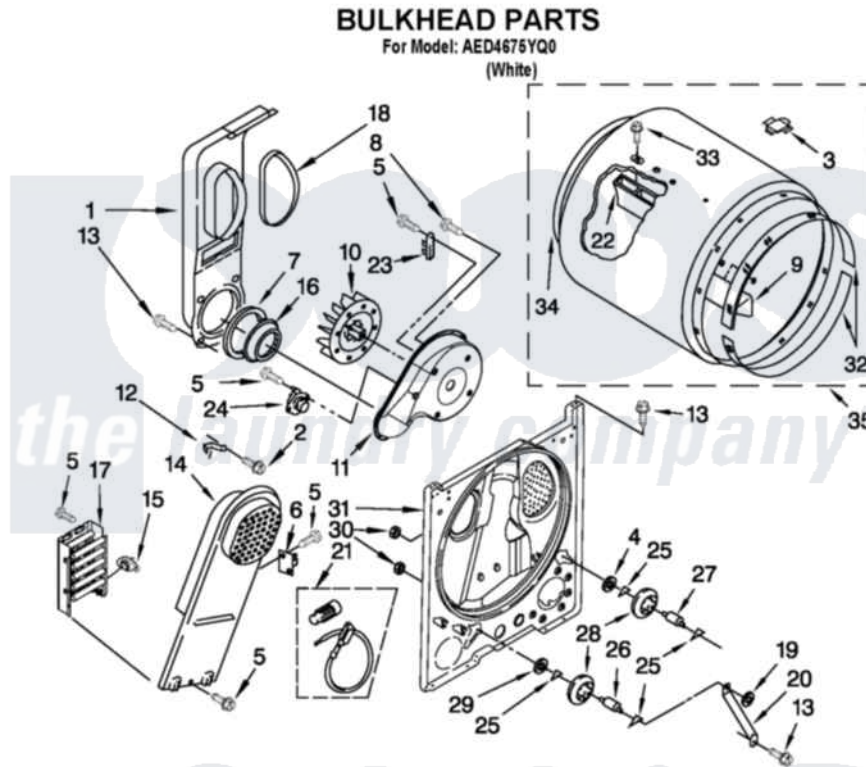

Admiral AED4675YQ0 03 - BULKHEAD PARTS

FOR ORDERING INFORMATION REFER TO PARTS PRICE LIST

W10480710

5

Admiral [Residential Admiral AED4675YQ0 Dryer Parts](#) Parts Diagram 03 - BULKHEAD PARTS
Click on the part number to view part

Item	Original Part Number	Replaced By	Status	Part Description
1	348368			Lint Chute Assembly
2	489463			Screw, 8-18 X 1/16
3	8066086			Plug, Drum Hole
4	3388703			Washer, Support
5	90767			Screw, 8A X 3/8 HeX Washer Head Tapping
6	3977393	279816		Cutoff-Tml
7	347139			Seal, Lint Chute
8	3390647	488729		Screw
9	3403636			Baffle, Drum
10	694089			Wheel, Blower
11	8577230			Housing, Blower
12	8066155			Clip, Heater Box
13	343641	681414		Screw, 10AB X 1/2
14	8541818			Box, Heater
15	3977767			Thermostat, High Limit 250 F
16	696302			Shield, Exhaust

17	3403585	279838	Element
18	339956		Seal, Air Duct To Bulkhead
19	90296		Nut, Push On
20	3976434		Bracket, Support Shaft
21	279457		Wire Kit, Terminal
22	692490		Baffle, Drum
23	3392519		Thermal Limiter
24	3387134		Thermostat, Internal-Bias
25	690997		Washer, Thrust
26	W10359270		Shaft, Drum Roller Threads
27	W10359269		Shaft, Drum Roller Threads
28	3397590	349241T	Support
29	348197		Washer, Support
30	W10298789		Nut, Push-In
31	3403491	279796	Bulkhead
32	692526	279441	BeaRng-Rng
33	W10219342		Screw, Baffle Mounting
34	W10352407	279857	Seal
35	695587		Drum Assembly