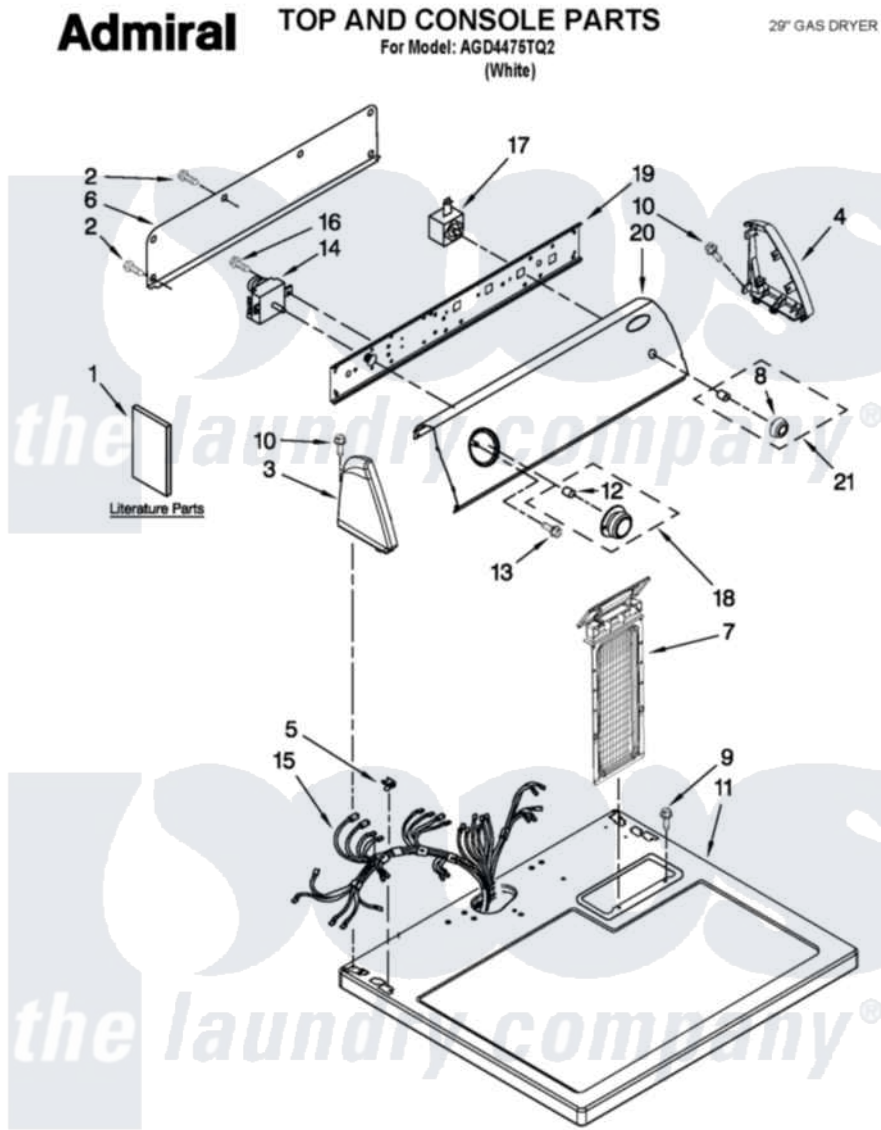

Admiral AGD4475TQ2 01 - TOP AND CONSOLE PARTS

FOR ORDERING INFORMATION REFER TO PARTS PRICE LIST

11-11 Litho in U.S.A. (BMN) (eeb)

1

Part No. W10456679 Rev. A

Admiral Residential Admiral AGD4475TQ2 Dryer Parts Parts Diagram 01 - TOP AND CONSOLE PARTS

[Click on the part number to view part](#)

Item	Original Part Number	Replaced By	Status	Part Description
1	W10287575		Not Available	GUIDE, USE & CARE
"	W10115228		Not Available	INSTRUCTIONS, INSTALLATION
"	W10185979			Wiring Diagram Cycle Feature
2	693995			Screw, Hex Head
3	8271365	279962		Endcap
4	8271359	279962		Endcap
5	357213			Nut, Push-In
6	8274261			Do-It-Yourself Repair Manuals
7	8557857			Screen, Lint
8	8536939			Clip, Knob
9	688983	487240		Screw, For Mtg. Service Capacitor
10	388326			Screw, 8-18 X 1.25
11	8557930	8563985		Top
12	688805			Clip, Spring Knob
13	8533951	3400859		Screw, Grounding

14	W10185971		Timer Assembly, 60 Hz
15	W10186074		Harness, Wiring
16	8533971	90767	Screw, 8A X 3/8 HeX Washer Head Tapping
17	3977456		Switch, Push-To-Start
18	8538953		Timer Knob Assembly
19	8271418		Bracket, Control
20	W10141666		Panel, Control
21	8538959		Knob, Push-To-Start