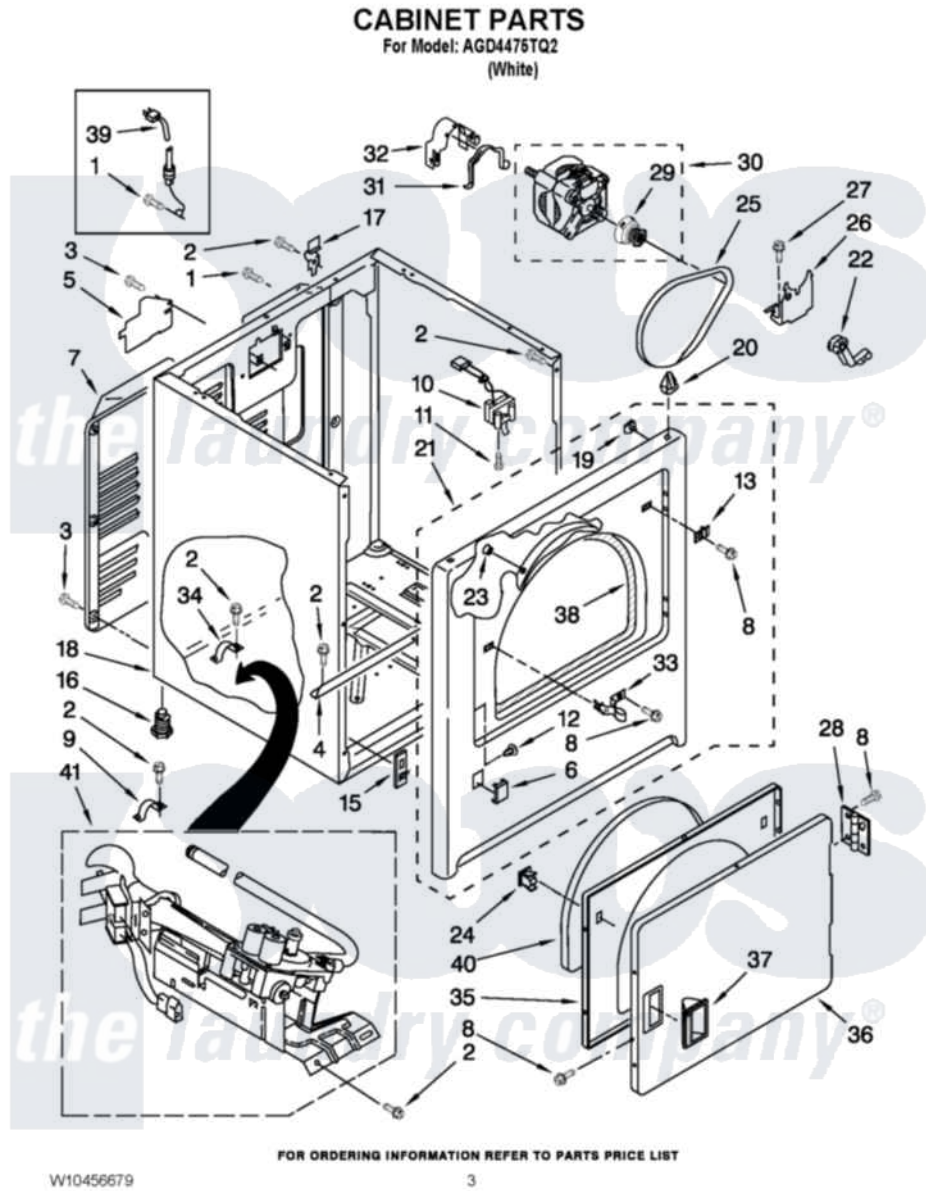

Admiral AGD4475TQ2 02 - CABINET PARTS

Admiral [Residential Admiral AGD4475TQ2 Dryer Parts](#) Parts Diagram 02 - CABINET PARTS
Click on the part number to view part

Item	Original Part Number	Replaced By	Status	Part Description
1	8533974	4331106		Screw, No.10-32 X 7/16
2	3390631			Screw, 10-16 X 3/8
3	693995			Screw, Hex Head
4	W10236073			Bracket, Cabinet
5	3396795			Cover, Terminal Block
6	8564457			Plug, Front Panel
7	3396805	280043		Panel-Rear
8	342055	488627		Screw
9	3980175			Clamp, Elbow
10	3406109	3406107		Door Switch Assembly
11	697773	3395530		Screw
12	3404413			Plug, Hinge Hole
13	3403630			Plug, Strike Hole
15	3394083			Clip, Front Panel
16	3392100	49621		Feet-Leveling
17	8066217			Hinge, Top

18	8530603	8533643	Cabinet
19	98234		Clip, U-Bend
20	690363	18776	Lock, Front Top
21	W10224855	W10248059	Panel
22	691366		Idler And Pulley Assembly
23	685203	279220	Clip
24	3389441		Door Catch Assembly
25	W10131364	341241	Belt
26	348780		Base, Motor
27	3400500		Bolt, 3405245 5/16-18 X 3/4
28	W10362431		Hinge And Pin Assembly
29	8066184		Pulley, Motor
30	W10194250	279827	Motor-Drve
31	W10121316		Plug, Multivent
32	3404162		Clamp, Motor
33	3403431		Strike, Panel
34	341029		Clamp, Pipe Door Spring
35	3402341		Door, Inner
36	3402335		Door, Front
37	8566059		Handle, Door
38	3406129		Seal And Bearing Assembly
39	W10440460		Cord, Power
40	3405246		Seal, Door Push-To-Start
41	W10336852	W10465748	Burner-Gas