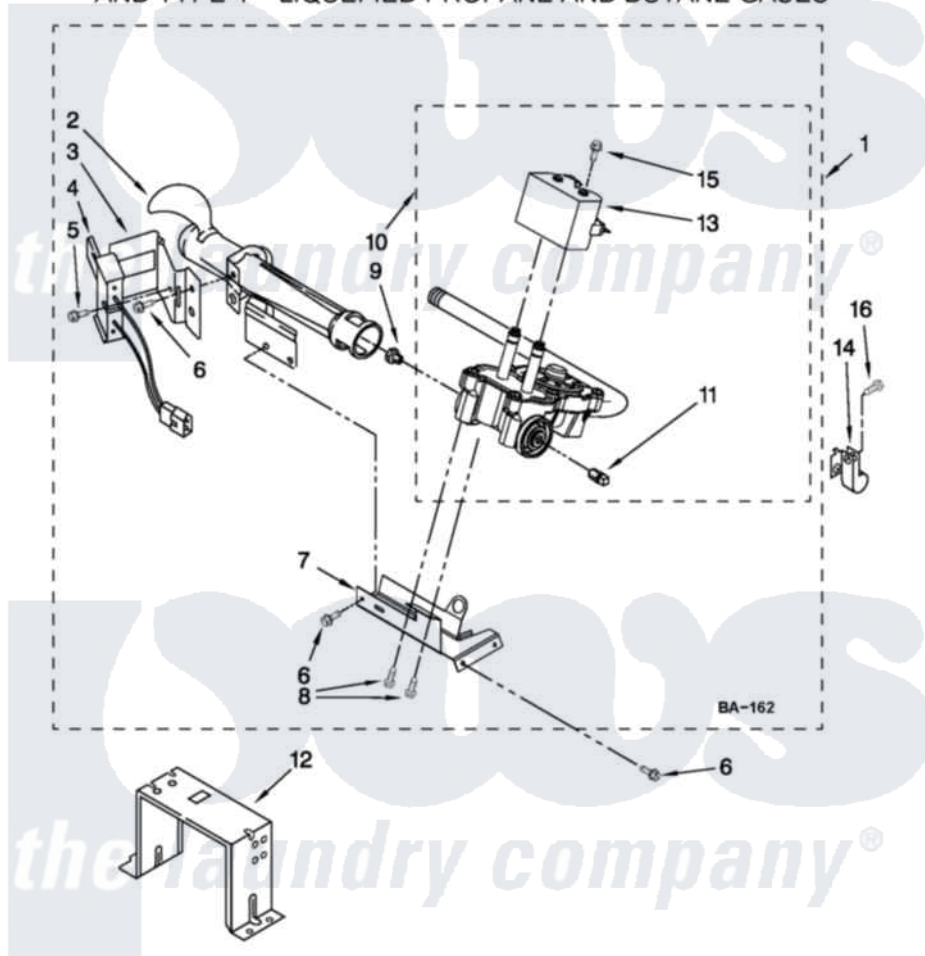

# Admiral AGD4475TQ2 03 - W10336852 BURNER ASSEMBLY

## W10336852 BURNER ASSEMBLY

For Model: AGD4475TQ2  
(White)

USE WITH TYPE 1 - NATURAL, TYPE 2 - MIXED,  
AND TYPE 4 - LIQUEFIED PROPANE AND BUTANE GASES

FOR ORDERING INFORMATION REFER TO PARTS PRICE LIST

W10456679

5

Admiral [Residential Admiral AGD4475TQ2 Dryer Parts](#) Parts Diagram 03 - W10336852 BURNER ASSEMBLY  
Click on the part number to view part

Item	Original Part Number	Replaced By	Status	Part Description
1	W10336852	<a href="#">W10465748</a>		Burner-Gas
2	688617	<a href="#">693140</a>		Burner
3	<a href="#">694298</a>			Bracket, Ignitor
4	686590	<a href="#">279311</a>		Ignitor
5	<a href="#">3393909</a>			Screw, 8-32 X 7/8
6	343641	<a href="#">681414</a>		Screw, 10AB X 1/2
7	693986			Base, Burner
8	<a href="#">3387057</a>			Screw, 10-16 X 1/2 Orifice, Burner
9	<a href="#">234826</a>			Orifice, Burner Type 1
10	W10304604	<a href="#">W10500695</a>		Valve-Gas
11	<a href="#">W10295523</a>			Plug, Pipe
12	<a href="#">3389889</a>			Bracket, Support
13	<a href="#">W10328463</a>			Coil, 60 Hz
14	<a href="#">3978776</a>			Bracket, Gas Pipe Switch
15	<a href="#">326049536</a>			Screw, Coil
16	3390647	<a href="#">488729</a>		Screw