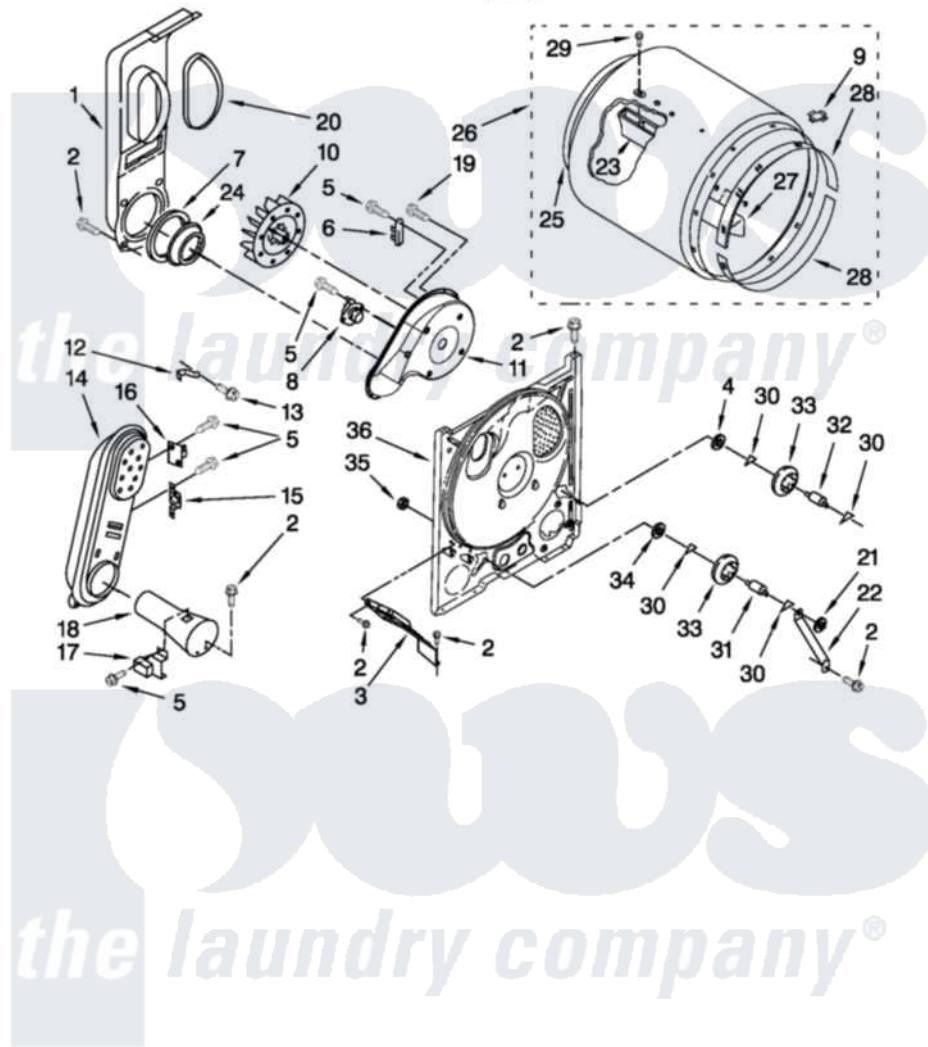

Admiral AGD4475TQ2 04 - BULKHEAD PARTS

BULKHEAD PARTS

For Model: AGD4475TQ2
(White)

FOR ORDERING INFORMATION REFER TO PARTS PRICE LIST

W10456679

7

Admiral [Residential Admiral AGD4475TQ2 Dryer Parts](#) Parts Diagram 04 - BULKHEAD PARTS

[Click on the part number to view part](#)

Item	Original Part Number	Replaced By	Status	Part Description
1	348368			Lint Chute Assembly
2	343641	681414		Screw, 10AB X 1/2
3	3406022			Bracket, Bulkhead
4	3388703			Washer, Support
5	90767			Screw, 8A X 3/8 HeX Washer Head Tapping
6	3392519			Thermal Limiter
7	347139			Seal, Lint Chute
8	3387134			Thermostat, Internal-Bias
9	8066086			Plug, Drum Hole
10	694089			Wheel, Blower
11	8577230			Housing, Blower
12	8066155			Clip, Heater Box
13	489463			Screw, 8-18 X 1/16
14	8530285	279980		Box
15	W10423382			Thermostat, High Limit 205F
16	280010			Kit, Thermal Cut-Off

18	8066049		Funnel, Burner Light
19	3390647	488729	Screw
20	339956		Seal, Air Duct To Bulkhead
21	90296		Nut, Push On
22	3976434		Bracket, Support Shaft
17	338906		Radiant, Sensor
23	692490		Baffle, Drum
24	696302		Shield, Exhaust
25	W10352407	279857	Seal
26	695587		Drum Assembly
27	3403636		Baffle, Drum
28	692526	279441	BeaRng-Rng
29	W10219342		Screw, Baffle Mounting
30	690997		Washer, Thrust
31	W10359270		Shaft, Drum Roller Threads
32	W10359269		Shaft, Drum Roller Threads
33	3397590	349241T	Support
34	348197		Washer, Support
35	W10298789		Nut, Push-In
36	3403491	279796	Bulkhead