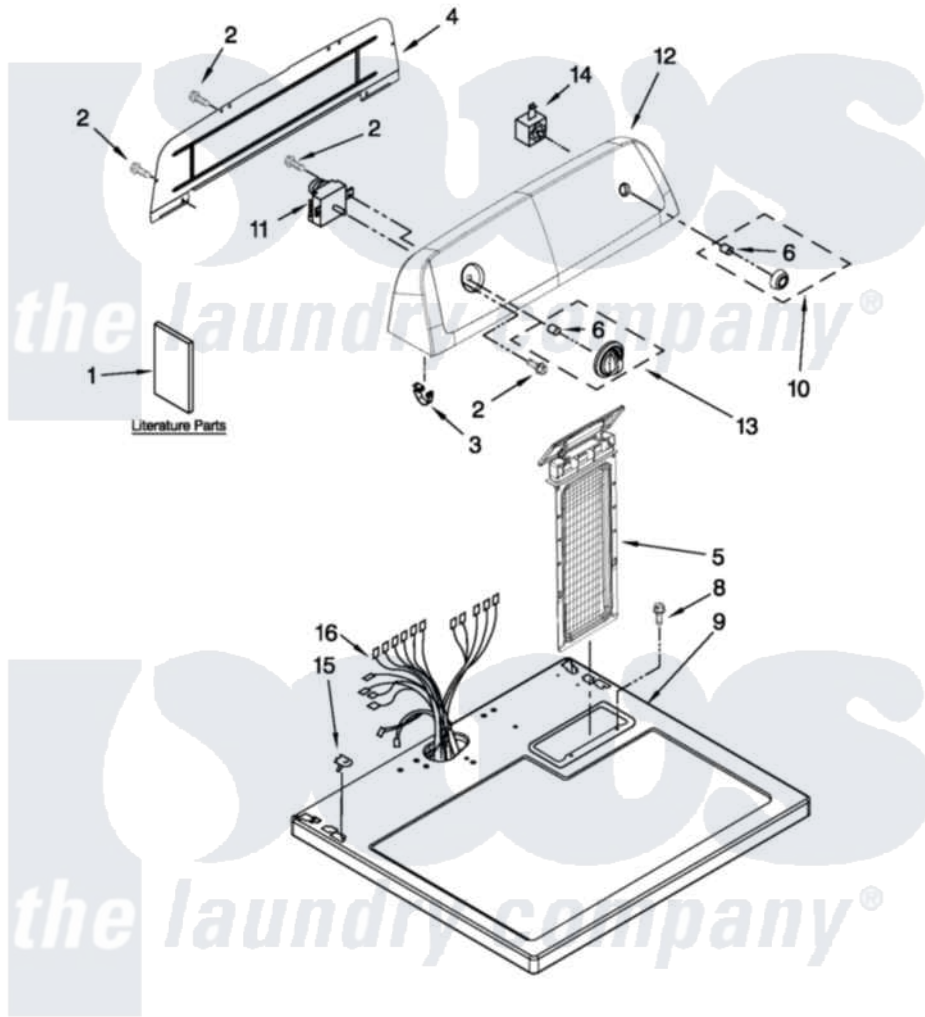

Admiral AGD4675YQ0 01 - TOP AND CONSOLE PARTS

Admiral

TOP AND CONSOLE PARTS

For Model: AGD4675YQ0
(White)

29" GAS DRYER

FOR ORDERING INFORMATION REFER TO PARTS PRICE LIST

1-12 Litho in U.S.A. (JLP)(bay)

1

Part No. W10480397 Rev. A

Admiral Residential Admiral AGD4675YQ0 Dryer Parts Parts Diagram 01 - TOP AND CONSOLE PARTS

[Click on the part number to view part](#)

Item	Original Part Number	Replaced By	Status	Part Description
1	W10096991		Not Available	GUIDE, USE & CARE
"	W10115228		Not Available	INSTRUCTIONS, INSTALLATION
"	W10185990		Not Available	WIRING DIAGRAM
2	693995			Screw, Hex Head
3	8312709			Clip-Console
4	W10416486			Panel, Rear Console
5	8557857			Screen, Lint
6	8536939			Clip, Knob
8	688983	487240		Screw, For Mtg. Service Capacitor
9	8559800	8563663		Top
10	W10453948			Knob, Assembly Push-To-Start
11	W10436306			Timer
12	W10295167			Panel, Control
13	W10453946			Timer Knob Assembly