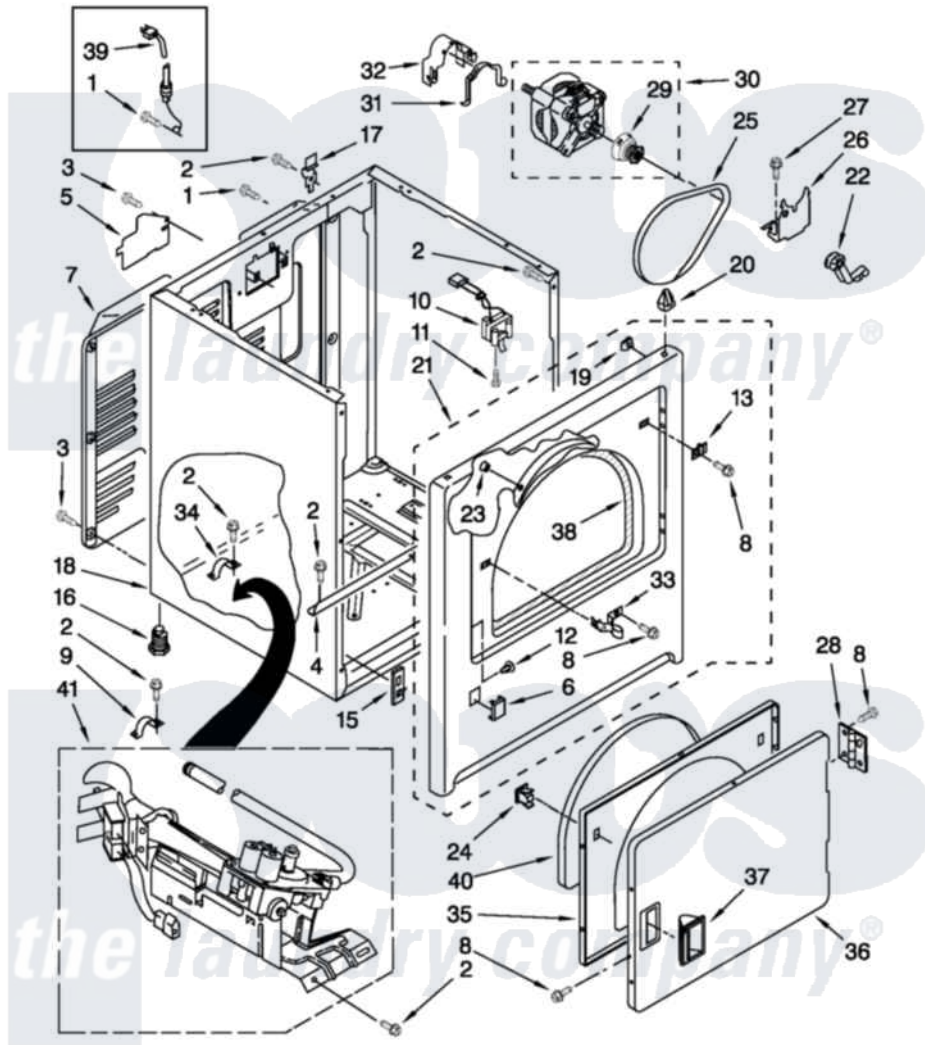

Admiral AGD4675YQ0 02 - CABINET PARTS

CABINET PARTS

For Model: AGD4675YQ0
(White)

FOR ORDERING INFORMATION REFER TO PARTS PRICE LIST

W10480397

3

Admiral [Residential Admiral AGD4675YQ0 Dryer Parts](#) Parts Diagram 02 - CABINET PARTS

[Click on the part number to view part](#)

Item	Original Part Number	Replaced By	Status	Part Description
1	8533974	4331106		Screw, No.10-32 X 7/16
2	3390631			Screw, 10-16 X 3/8
3	693995			Screw, Hex Head
4	W10236073			Bracket, Cabinet
5	3396795			Cover, Terminal Block
6	8564457			Plug, Front Panel
7	3396805	280043		Panel-Rear
8	342055	488627		Screw
9	3980175			Clamp, Elbow
10	3406109	3406107		Door Switch Assembly
11	697773	3395530		Screw
12	3404413			Plug, Hinge Hole
13	3403630			Plug, Strike Hole
15	3394083			Clip, Front Panel
16	3392100	49621		Feet-Leveling
17	8066217			Hinge, Top

18	8530603	8533643	Cabinet
19	98234		Clip, U-Bend
20	8066092		Lock, Front Top
21	W10224855	W10248059	Panel
22	691366		Idler And Pulley Assembly
23	685203	279220	Clip
24	3389441		Door Catch Assembly
25	W10131364	341241	Belt
26	348780		Base, Motor
27	3400500		Bolt, 3405245 5/16-18 X 3/4
28	W10362431		Hinge And Pin Assembly
29	8066184		Pulley, Motor
30	W10194250	279827	Motor-Drve
31	W10121316		Plug, Multivent
32	3404162		Clamp, Motor
33	3403431		Strike, Panel
34	341029		Clamp, Pipe Door Spring
35	3402341		Door, Inner
36	3402335		Door, Front
37	8566059		Handle, Door
38	3406129		Seal And Bearing Assembly
39	W10440460		Cord, Power
40	3405246		Seal, Door Push-To-Start
41	W10336852	W10465748	Burner-Gas