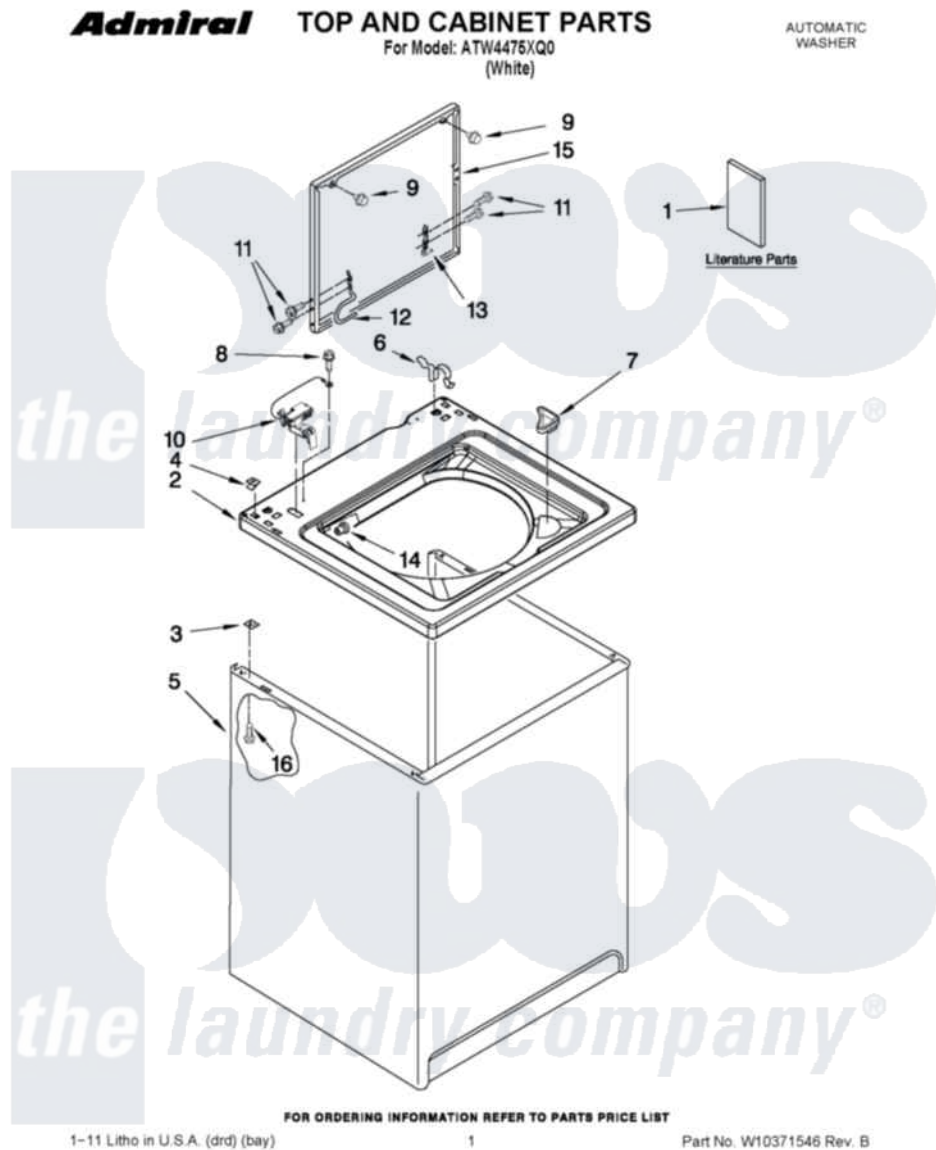

# Admiral ATW4475XQ0 01 - TOP AND CABINET PARTS

Admiral Residential Admiral ATW4475XQ0 Washer Parts Parts Diagram 01 - TOP AND CABINET PARTS  
Click on the part number to view part

Item	Original Part Number	Replaced By	Status	Part Description
1	W10200890		Not Available	INSTRUCTIONS, INSTALLATION (ENGLISH/FRENCH)
"	W10200891		Not Available	INSTRUCTIONS, INSTALLATION (SPANISH)
"	W10347263		Not Available	USE & CARE GUIDE (ENGLISH/FRENCH)
"	W10368956		Not Available	USE & CARE GUIDE (SPANISH)
"	W10344449		Not Available	ENERGY GUIDE
"	W10362939		Not Available	WIRING DIAGRAM
2	<a href="#">8318064</a>			Top
3	62750			Spacer, Cabinet To Top (4)
4	<a href="#">357213</a>			Nut, Push-In
5	<a href="#">63424</a>			Cabinet
6	<a href="#">62780</a>			Clip, Top And Cabinet And Rear Panel
7	<a href="#">3362952</a>			Dispenser, Bleach
				Screw, Cap Screw Cover

8	<a href="#">3351614</a>		Screw, Gearcase Cover Mounting
9	<a href="#">9724509</a>		Bumper, Lid
10	<a href="#">8318084</a>		Switch, Lid
11	<a href="#">W10119828</a>		Screw, Lid Hinge Mounting
12	<a href="#">W10225135</a>		Hinge, Lid
13	<a href="#">91770</a>		Hinge, Lid
14	<a href="#">21258</a>		Bearing, Lid Hinge
15	8541774	<a href="#">W10193857</a>	Lid
16	<a href="#">3390631</a>		Screw, 10-16 X 3/8