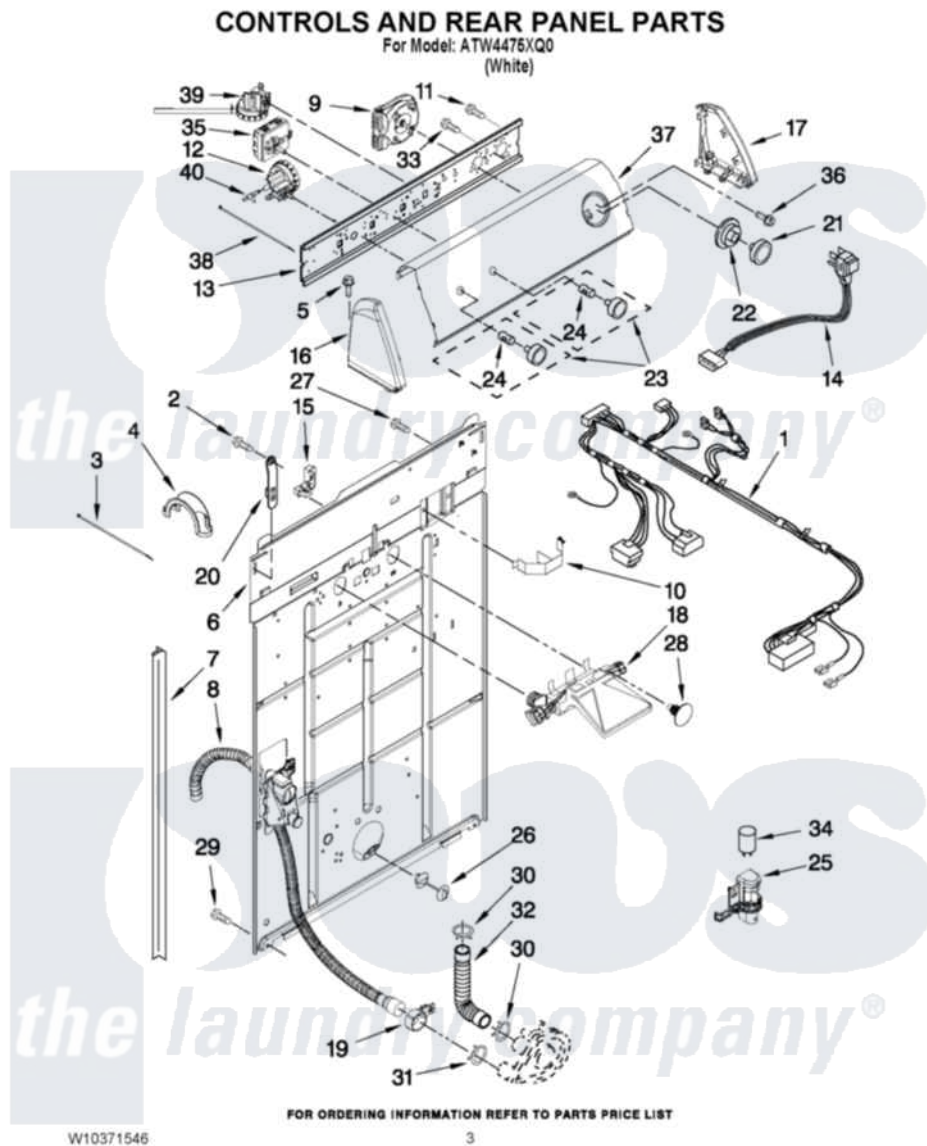

Admiral ATW4475XQ0 02 - CONTROLS AND REAR PANEL PARTS

Admiral [Residential Admiral ATW4475XQ0 Washer Parts](#) Parts Diagram 02 - CONTROLS AND REAR PANEL PARTS
Click on the part number to view part

Item	Original Part Number	Replaced By	Status	Part Description
1	W10362916			Harness, Wiring
2	9740848			Screw, Mixing Valve Mounting
3	W10339879			Tie, Cable
4	8577378			U-Bend, Drain Hose
5	388326			Screw, 8-18 X 1.25
6	W10194450			Panel, Rear
7	62747			Pad, Rear Panel
8	W10189267			Drain Hose Assembly
9	W10199989			Timer, Control
10	8055003			Clip, Harness And Pressure Switch
11	90767			Screw, 8A X 3/8 HeX Washer Head Tapping
12	W10379548			Switch, Pressure Assembly
13	3948608			Bracket, Control
14	8578842	285800		Cord-Power
15	3952821	285777		Relief-Str

16	8271365	279962	Endcap
17	8271359	279962	Endcap
18	W10311458	W10144820	Valve, Water Inlet W/Thermistor And Vacuum Break
19	8541668		Clamp, Hose
20	8568314		Strap, Console
21	8538949		Knob, Timer
22	8538955		Dial, Timer
23	8538957		Knob, Control
24	8536939		Clip, Knob
25	8318046		Clip, Capacitor
26	8519200		Support, Rear Panel
27	3351614		Screw, Gearcase Cover Mounting
28	W10000080	8282566	Clip, Pine Tree
29	62863	3390631	Screw, 10-16 X 3/8
30	3363366	616099	Clamp
31	8317496	285655	Clamp, Hose
32	3951449	285871	Hose
33	3400073		Screw, Ground
34	8572717		Capacitor, Motor Start
35	W10184148		Switch, Water Temperature
36	3400818		Screw, Timer Mounting
37	W10339553		Panel, Console
38	W10334336		Cable Tie
39	W10379551	W10403282	Switch, Pressure Assembly
40	8524808		Fitting, Pressure Hose "T"