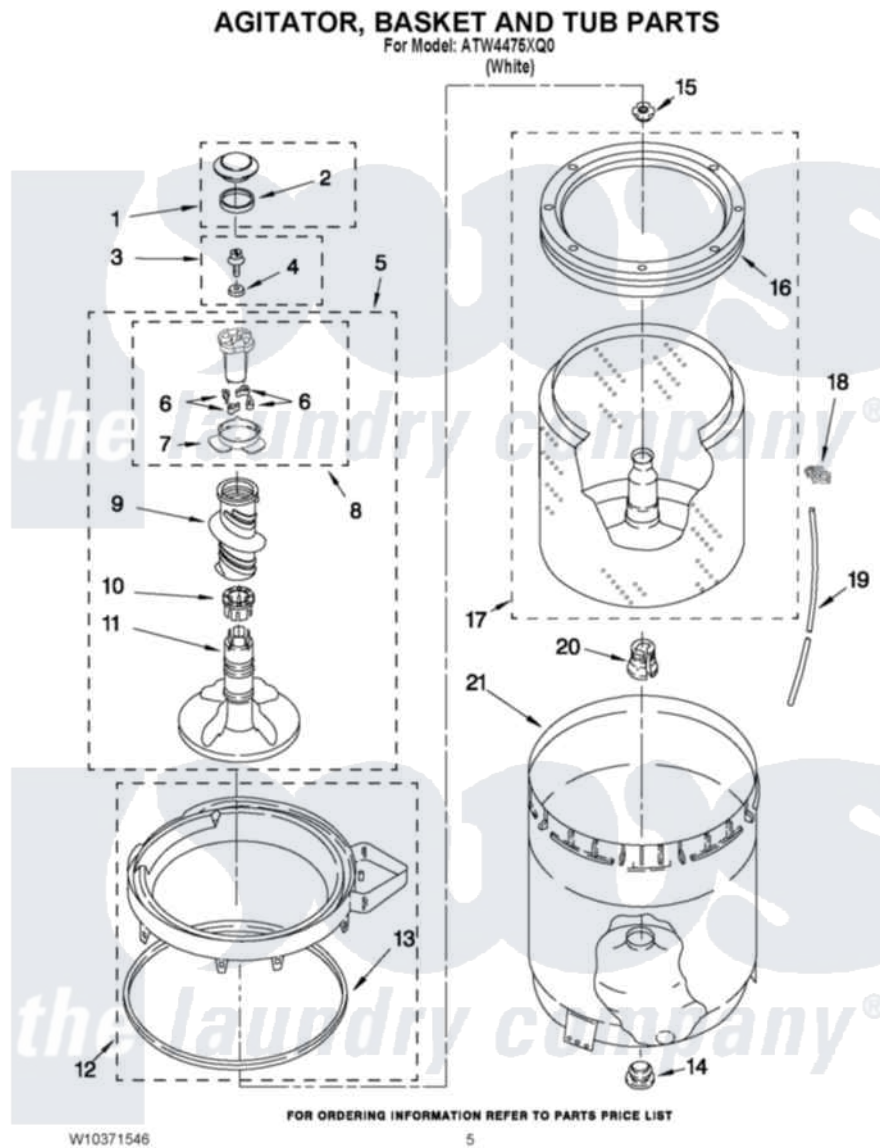

# Admiral ATW4475XQ0 03 - AGITATOR, BASKET AND TUB PARTS

Admiral [Residential Admiral ATW4475XQ0 Washer Parts](#) Parts Diagram 03 - AGITATOR, BASKET AND TUB PARTS  
Click on the part number to view part

Item	Original Part Number	Replaced By	Status	Part Description
1	63973	<a href="#">3362061</a>		Cap
2	<a href="#">358912</a>			Seal, Agitator Cap
3	<a href="#">358237</a>			Screw And Washer
4	<a href="#">3949550</a>			Washer
5	3361598	<a href="#">285727</a>		Agitator
6	3366877	<a href="#">80040</a>		Dog-Agitator
7	<a href="#">3363661</a>			Bearing, Driven Cam
8	3363662	<a href="#">285748</a>		Cam-Agitator
9	<a href="#">3360824</a>			Auger, Agitator
10	3350389	<a href="#">285587</a>		Washer
11	<a href="#">389386</a>			Agitator
12	8528150	<a href="#">W10445870</a>		Ring-Tub
13	<a href="#">3976308</a>			Gasket, Tub Ring
14	<a href="#">383727</a>			Gasket, Centerpod
15	<a href="#">21366</a>			Nut, Spanner
16	<a href="#">387240</a>			Ring, Balance

17	8526017	<a href="#">W10389329</a>	Clothes Container, Assembly
18	<a href="#">2219077</a>		Clip, Pressure Switch Hose
19	W10297437	<a href="#">353244</a>	Hose, Pressure Switch
20	<a href="#">389140</a>		Tub Block, Basket Drive
21	<a href="#">63849</a>		Strain Relief, Power Cord