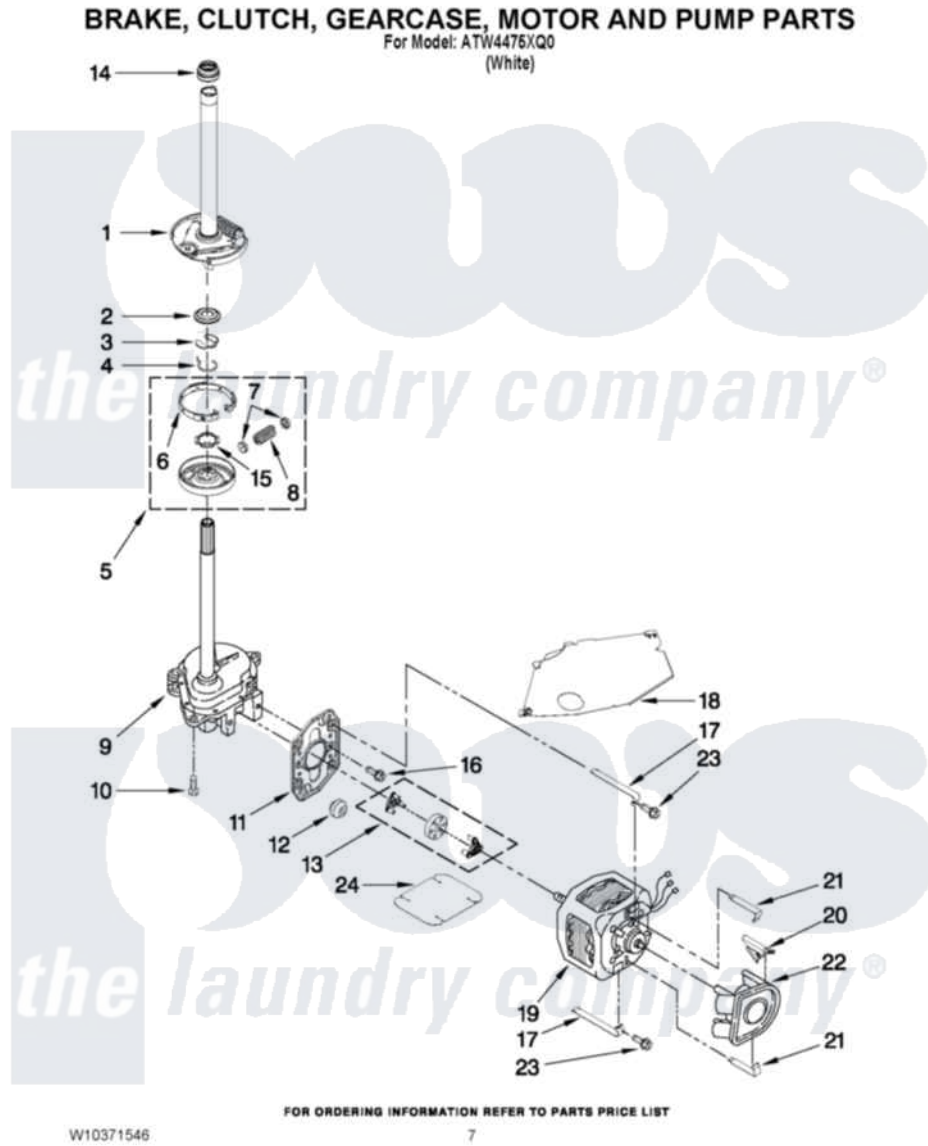

Admiral ATW4475XQ0 04 - BRAKE, CLUTCH, GEARCASE, MOTOR AND PUMP PARTS

Admiral Residential Admiral ATW4475XQ0 Washer Parts Parts Diagram 04 - BRAKE, CLUTCH, GEARCASE, MOTOR AND PUMP PARTS

Click on the part number to view part

Item	Original Part Number	Replaced By	Status	Part Description
1	388952	285792		Basketdrive
2	63292			Washer, Spin Tube Thrust
3	62697	W10080230		Ring, Spin Tube Support
4	63283	285353		Ring
5	3951311	285785		Clutch
6	3951308	285790		Lining
7	62646			Cap, Clutch Spring
8	3946792			Spring And Damper Assembly
9	3360630	3360629		Gearcase
10	3357334	3400516		Screw Anti-Rattle
11	62611			Plate, Motor Mount To Gearcase
12	62691			Grommet, Motor
13	3364003	285753A		Coupling
14	8577374			Seal, Centerpost

15	3355454		Clip, Main Drive
16	3400516		Screw Anti-Rattle
17	W10086010		Retainer, Motor
18	3362089		Shield, Tub To Motor
19	W10210608	661600	Motor, Main Drive
20	W10286361		Clip, Pump Leg
21	8546127		Retainer, Pump
22	W10288040		Pump
23	3387485	273556	Screw, 10-16 X 5/8
24	3946532		Shield, Motor