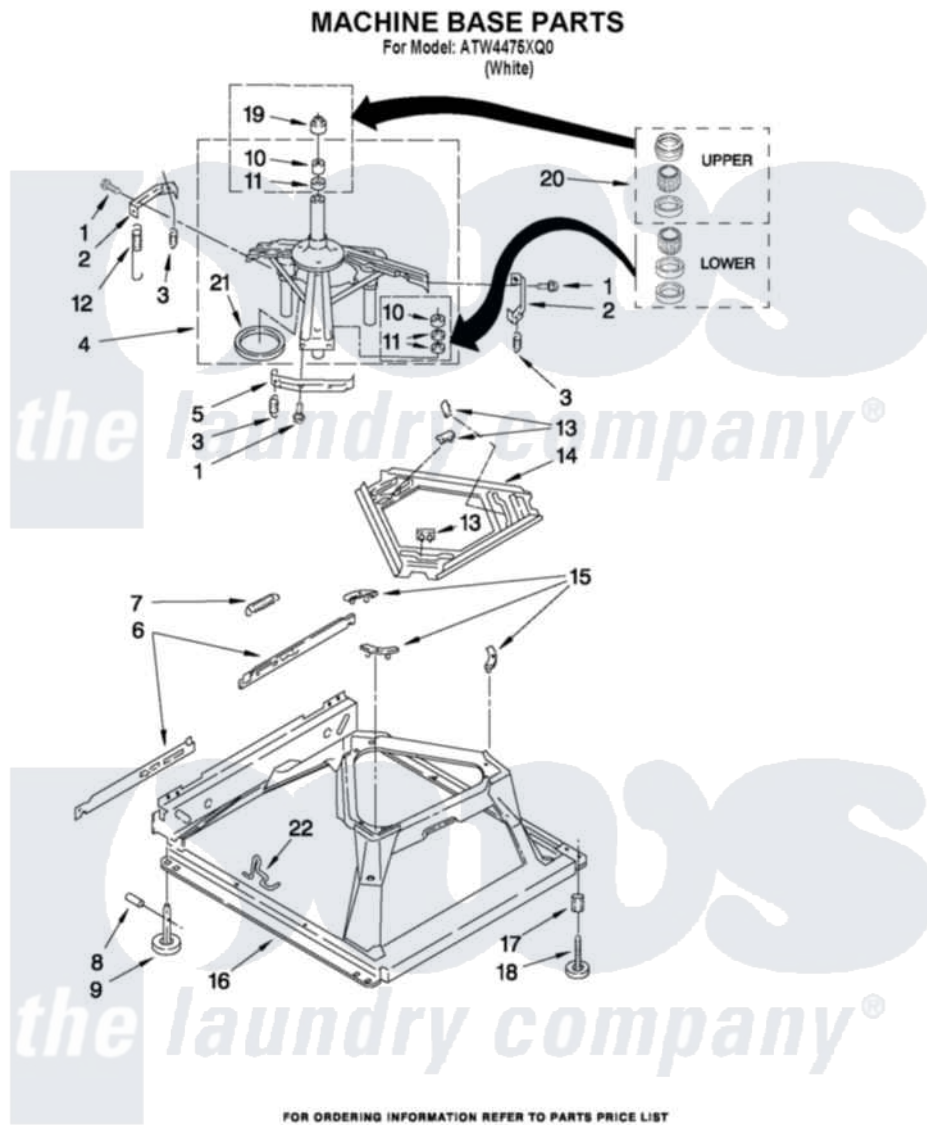

# Admiral ATW4475XQ0 05 - MACHINE BASE PARTS

8

W10371546

Admiral [Residential Admiral ATW4475XQ0 Washer Parts](#) Parts Diagram 05 - MACHINE BASE PARTS  
Click on the part number to view part

Item	Original Part Number	Replaced By	Status	Part Description
1	<a href="#">3400076</a>			Screw, Bracket Mounting
2	<a href="#">64067</a>			Bracket, Spring Outer
3	<a href="#">63907</a>			Spring, Suspension
4	8575214	<a href="#">280184</a>		Support
5	<a href="#">64065</a>			Bracket, Spring Outer
6	<a href="#">63466</a>			Link, Leveling Mechanism
7	62597	<a href="#">8316845</a>		Spring
8	<a href="#">62837</a>			Pin, Knurled
9	62596	<a href="#">285244</a>		Feet-Leveling
10	<a href="#">8546455</a>			Bearing, Centerpost
11	357409	<a href="#">359449</a>		Seal, Agitator Shaft
12	8534035	<a href="#">285901</a>		Spring
13	62568	<a href="#">285219</a>		Pad
14	<a href="#">3946509</a>			Plate, Suspension
15	3363660	<a href="#">285744</a>		Pad
16	3946512	<a href="#">285771</a>		Base

17	<a href="#">3359452</a>	Nut, Lock
18	<a href="#">W10001130</a>	Foot, Leveling
19	<a href="#">8577376</a>	Seal, Centerpost
20	<a href="#">285203</a>	Centerpost Bearing Kit
21	<a href="#">63134</a>	Ring, Sound Deadening
22	<a href="#">W10145155</a>	Retainer, Suspension Spring