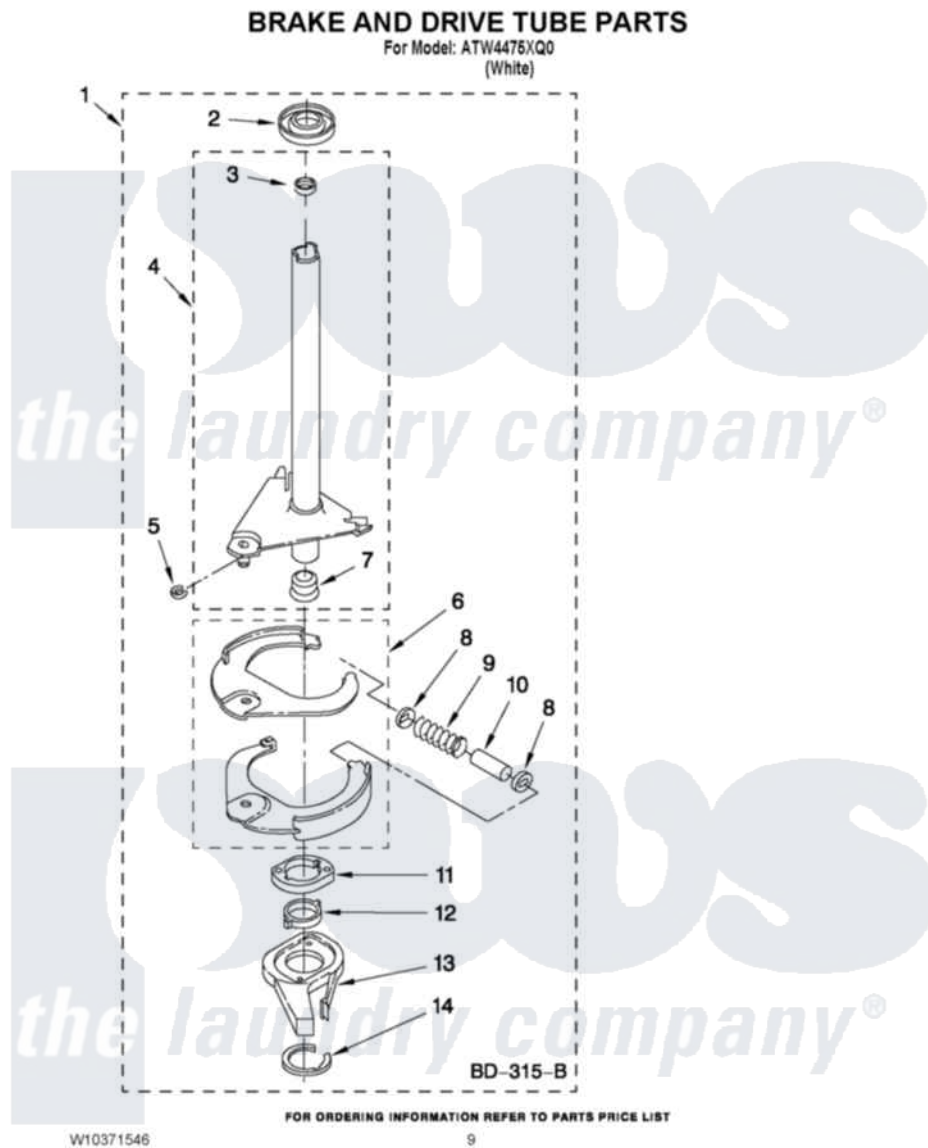

# Admiral ATW4475XQ0 06 - BRAKE AND DRIVE TUBE PARTS

Admiral [Residential Admiral ATW4475XQ0 Washer Parts](#) Parts Diagram 06 - BRAKE AND DRIVE TUBE PARTS

Click on the part number to view part

Item	Original Part Number	Replaced By	Status	Part Description
1	388952	<a href="#">285792</a>		Basketdrive
2	<a href="#">62658</a>			Ring, Thrust
3	<a href="#">356427</a>			Seal, Spin Pinion
4	64027	<a href="#">64208</a>		Tube-Spin
5	64035	<a href="#">W10083190</a>		Ring, Retaining
6	64232	<a href="#">285438</a>		Shoe-Brake
7	62703	<a href="#">8546462</a>		"T" Bearing, Spin Tube
8	3353956	<a href="#">285658</a>		Sleeve
9	387806		Not Available	Spring, Brake
10	3355360	<a href="#">285658</a>		Sleeve
11	661516	<a href="#">8546461</a>		Cam, Brake Release
12	<a href="#">63022</a>			Sleeve, Cam
13	64194	<a href="#">285790</a>		Lining
14	90368	<a href="#">W10083200</a>		Ring, Retaining
NI	<a href="#">285208</a>			Lubricant