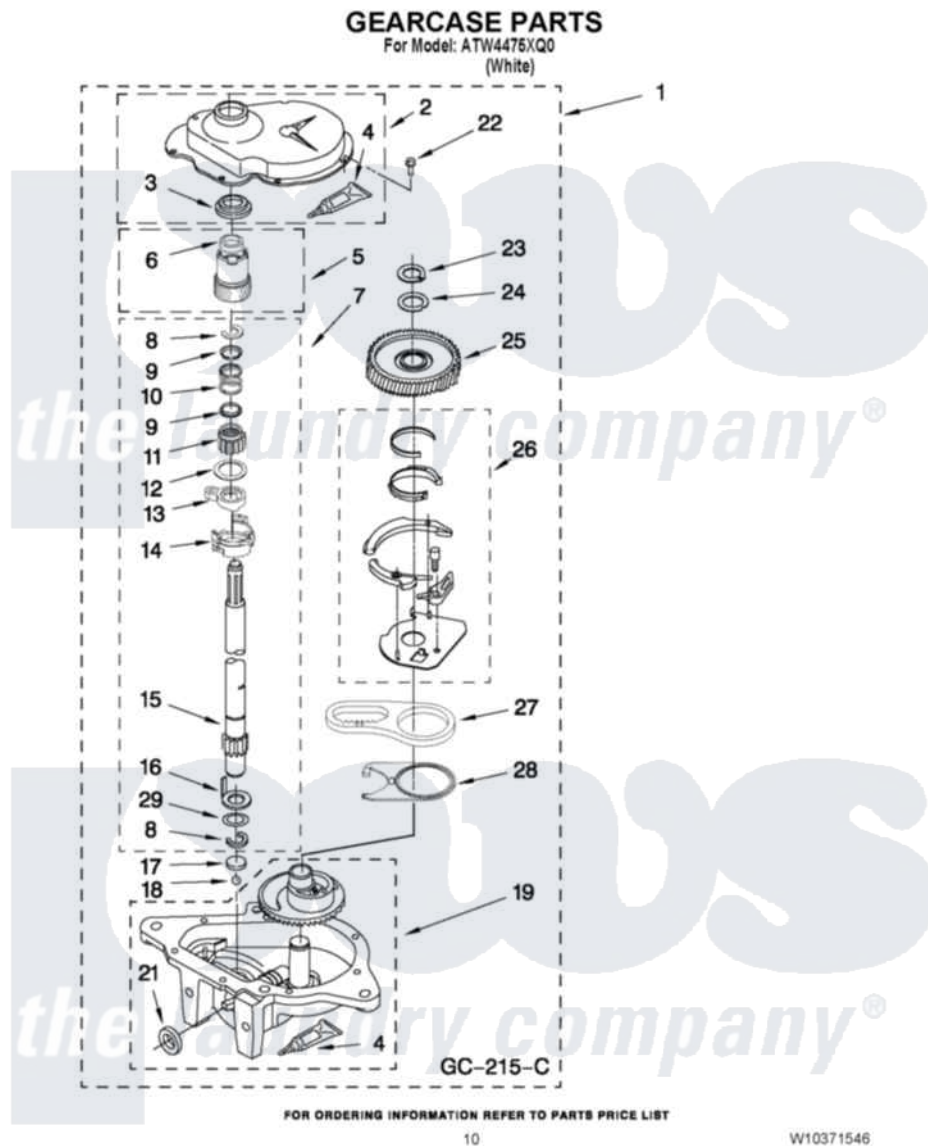

Admiral ATW4475XQ0 07 - GEARCASE PARTS

Admiral [Residential Admiral ATW4475XQ0 Washer Parts](#) Parts Diagram 07 - GEARCASE PARTS
Click on the part number to view part

Item	Original Part Number	Replaced By	Status	Part Description
1	3360630	3360629		Gearcase
2	285202			Cover, Gearcase
3	3349985			Seal, Gearcase Cover
4	285195			Sealer Sealer, Gasket
5	63320	285362		Gear and Pinion
6	356427			Seal, Spin Pinion
7	389387			Shaft, Agitator
8	90369		Not Available	Ring, Retaining (2)
9	62677			Retainer, Spring
10	62676			Spring, Agitator
11	63273	285509		Shaft, Agitator
12	62619			Washer, Agitator Gear
13	62580	285206		Cam-Agitator
14	62581	285206		Cam-Agitator
15	285509			Shaft, Agitator
16	62618			Washer, Cam Thrust

17	16018	285205	Bearing
18	85529	285205	Bearing
19	389230	285515	Gearcase
21	285352		Seal Kit, Thrust Plug
22	3351614		Screw, Gearcase Cover Mounting
23	3362552	285765	Ring-Retr
24	285735	285766	Washer Kit, Thrust
25	62570	285362	Gear and Pinon
26	388253	999516	Shelf-Glas
27	3349296	8546456	Rack, Connecting
28	62621		Actuator, Shift
29	388815		Washer, Intermediate 1 3976263 Miscellaneous Parts Bag 2 3976300 Washer, Inlet Hose 3 3366913 Clamp, Hose