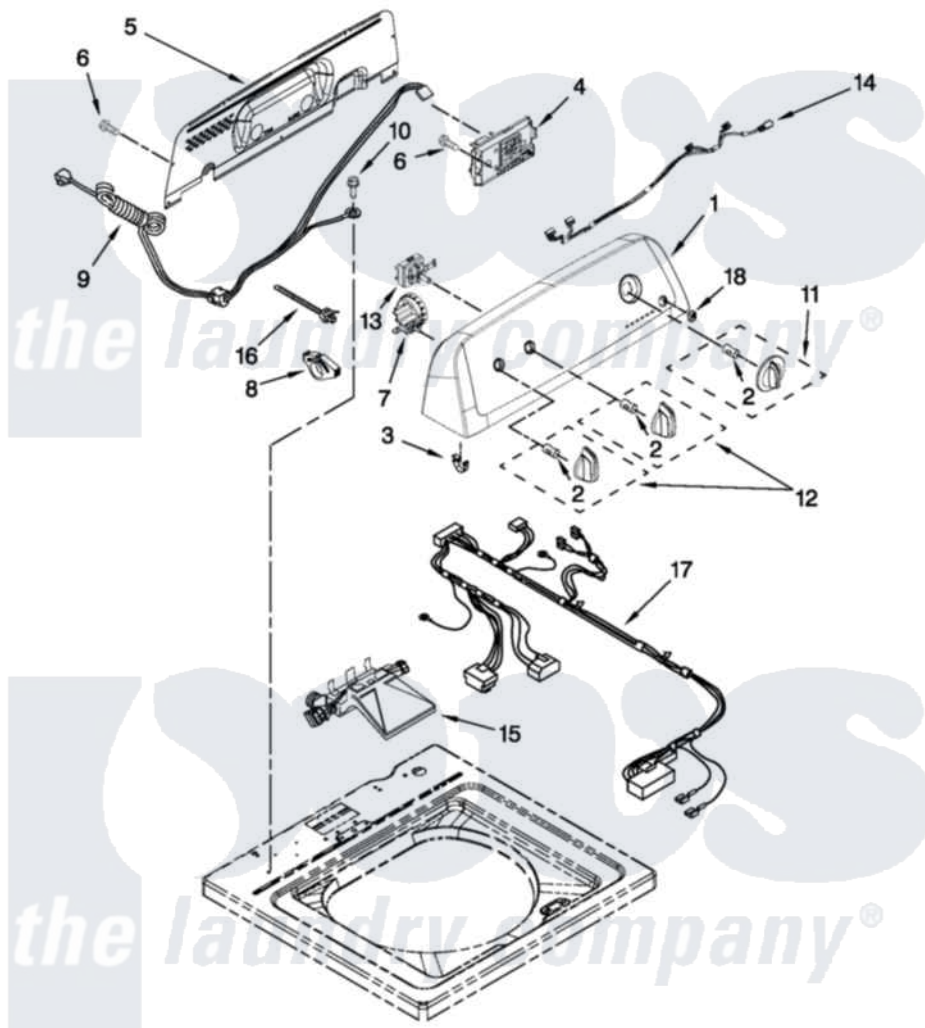

Admiral ATW4675YQ0 02 - CONTROLS AND WATER INLET PARTS

CONTROLS AND WATER INLET PARTS

For Model: ATW4675YQ0
(White)

FOR ORDERING INFORMATION REFER TO PARTS PRICE LIST

W10483718

3

Admiral [Residential Admiral ATW4675YQ0 Washer Parts](#) Parts Diagram 02 - CONTROLS AND WATER INLET PARTS
Click on the part number to view part

Item	Original Part Number	Replaced By	Status	Part Description
1	W10420405			Panel, Console
2	8536939			Clip, Knob
3	8312709			Clip-Console
4	W10454598	W10484681		Ccuasm Vmw Cl120v Vb NTW4600YQ
5	W10409320			Panel, Rear Console Cover
6	1157158	489069		Xxscrew, 10-12 X 1/2
7	W10450959			Switch, Water Level
8	W10348582			Cable Tie
9	W10455732			Cord, Power
10	3400076			Screw, Bracket Mounting
11	W10453946			Timer Knob Assembly
12	W10453947			Knob, Control
13	W10414397			Switch, Rotary Encoder
14	W10475254			Harness, Upper
15	W10423125			Inlet Assembly, Water
16	W10339879			Tie, Cable