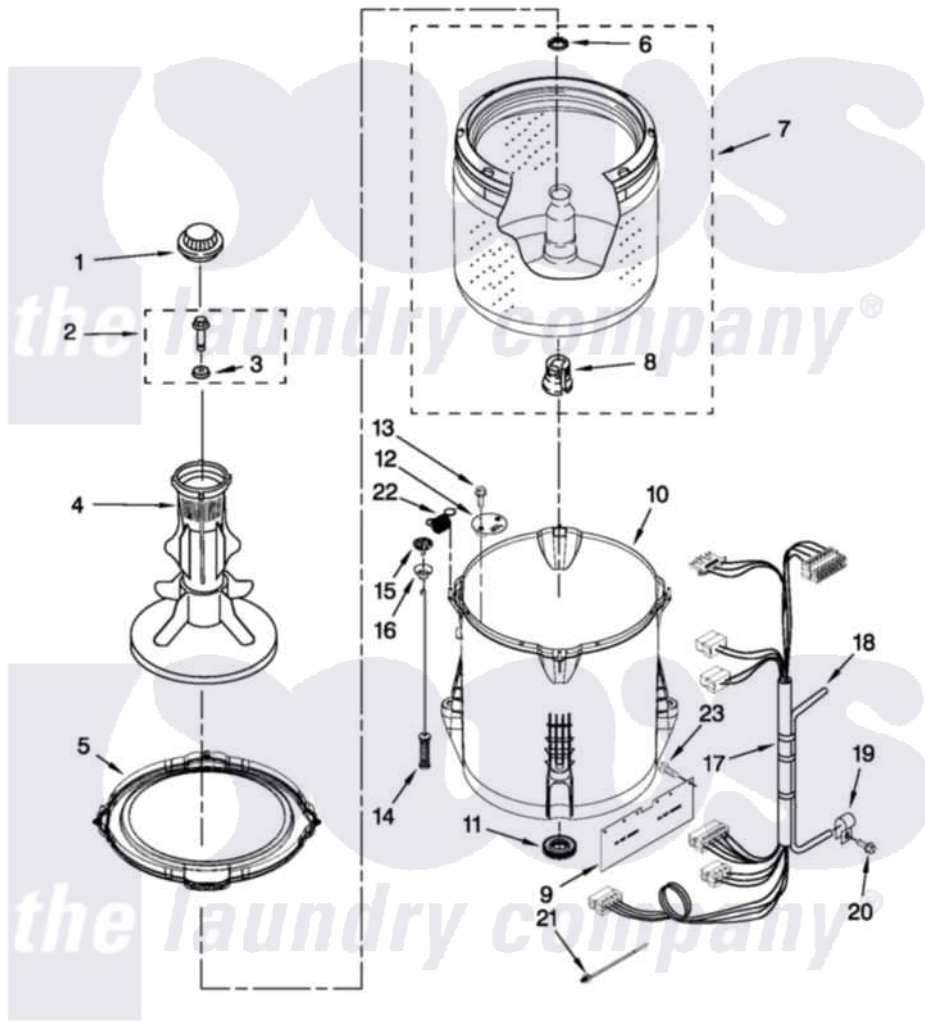

Admiral ATW4675YQ0 03 - BASKET AND TUB PARTS

BASKET AND TUB PARTS

For Model: ATW4675YQ0
(White)

FOR ORDERING INFORMATION REFER TO PARTS PRICE LIST

W10483718

5

Admiral [Residential Admiral ATW4675YQ0 Washer Parts](#) Parts Diagram 03 - BASKET AND TUB PARTS
Click on the part number to view part

Item	Original Part Number	Replaced By	Status	Part Description
1	3355758			Cap, Agitator
2	W10003790			Screw And Washer
3	3949550			Washer
4	63235			Agitator Assembly
5	W10215108			Ring, Tub
6	21366			Nut, Spanner
7	W10389330	W10349185		Basket
8	389140			Tub Block, Basket Drive
9	W10339098			Shield, Splash
10	W10238320	W10371566		Tub-Outer
11	W10006371	W10324647		Seal-Tub
12	W10215093			Filter, Drain Pump
13	8533928			Screw, 8-18 X 3/4
14	W10257088	W10349191		Suspension
15	W10405423	W10440729		Suspension
16	W10256551	W10440729		Suspension

17	W10274444		Not Available	HARNESS, LOWER (INCLUDES ITEMS 26 & 29)
18	W10297436	353244		Hose, Pressure Switch
19	W10005430			Clamp, Pressure Hose Retainer
20	8533943	W10109200		Screw, Baffle Mounting
21	W10298887			Cable Tie
22	W10348658	W10400895		Spring
23	W10429200			Retainer, Push In