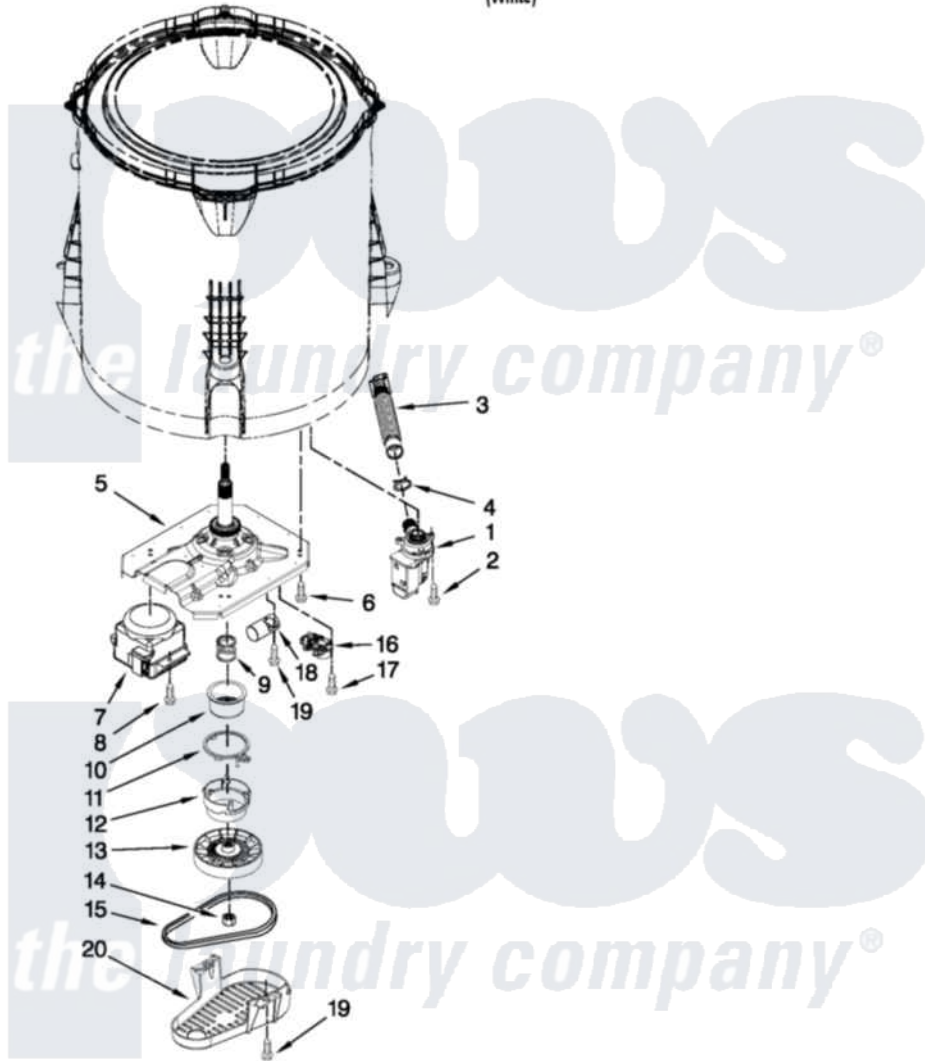

Admiral ATW4675YQ0 04 - GEARCASE, MOTOR AND PUMP PARTS

GEARCASE, MOTOR AND PUMP PARTS

For Model: ATW4675YQ0

(White)

W10483718

FOR ORDERING INFORMATION REFER TO PARTS PRICE LIST

7

Admiral [Residential Admiral ATW4675YQ0 Washer Parts](#) Parts Diagram 04 - GEARCASE, MOTOR AND PUMP PARTS

[Click on the part number to view part](#)

Item	Original Part Number	Replaced By	Status	Part Description
1	W10276397			Pump Assembly, Drain
2	W10004910			Screw, 12-16 X 1-1/4
3	W10215091			Hose, Inner Drain Assembly
4	8317496	285655		Clamp, Hose
5	W10473144			Gearcase Assembly
6	W10249633			Screw, 7.2-1.6 X 30
7	W10006415			Motor, Drive
8	W10094780	W10182109		Screw-Kit
9	W10006382	W10315818		Cam
10	W10006352	W10315818		Cam
11	W10006353	W10315818		Cam
12	W10006354	W10315818		Cam
13	W10006356			Pulley
14	W10163336			Nut, Pulley
15	W10006384			Belt, Drive
16	W10006355			Actuator, Shift

17	9741052	Screw, 6-32 X 1.00
18	W10278556	Capacitor, Motor Run
19	357640	Screw And Washer
20	W10006383	Shield, Pulley Cover