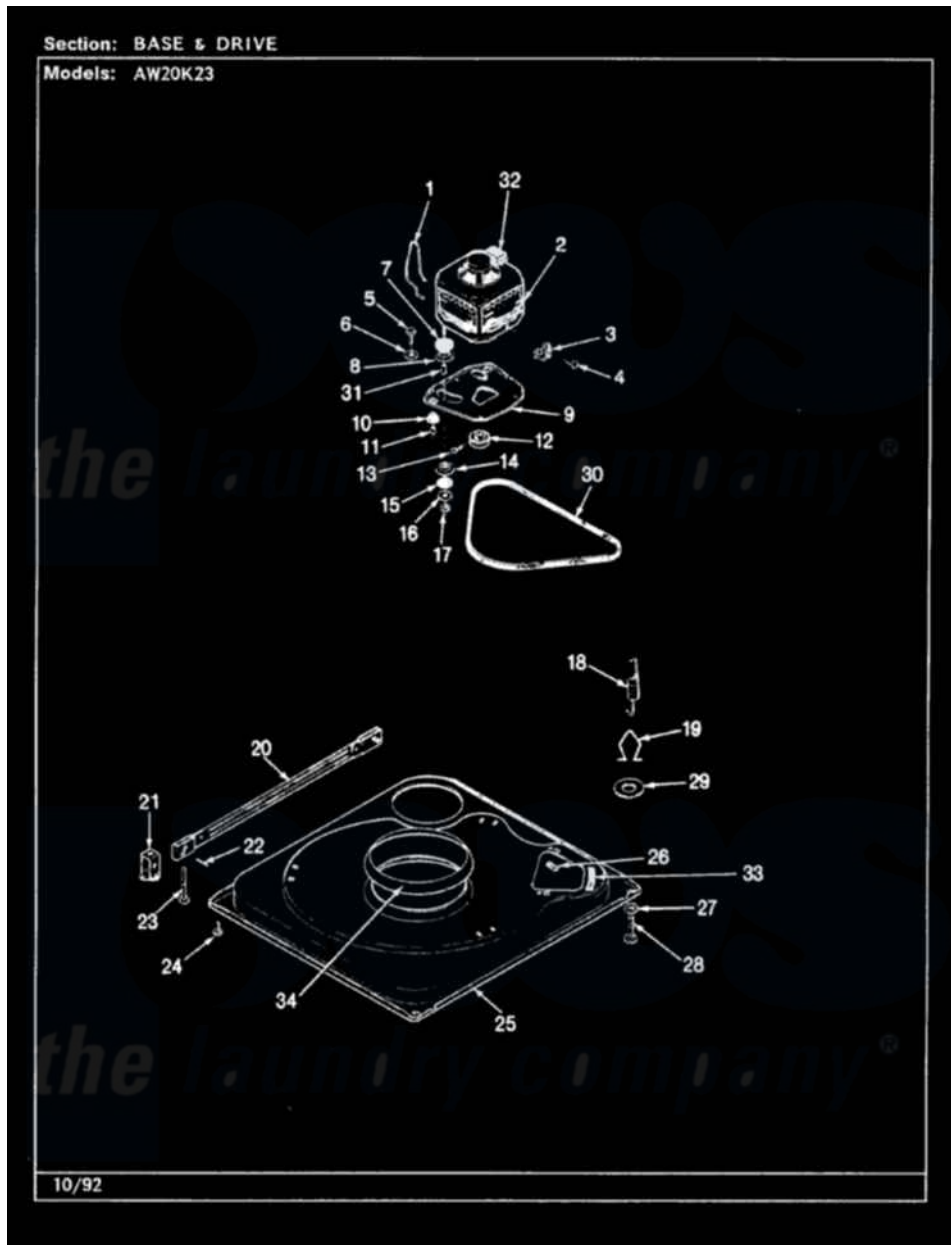

Admiral AW20K23A 01 - BASE & DRIVE (REV. A-D)

Admiral Residential Admiral AW20K23A Washer Parts Parts Diagram 01 - BASE & DRIVE (REV. A-D)
 Click on the part number to view part

Item	Original Part Number	Replaced By	Status	Part Description
1	35-0235			Spring, Motor Pivot
2	LA-2002		Not Available	MOTOR KIT
"	35-2030		Not Available	MOTOR
3	33-9945			Slide, Foot
4	25-7418	33001178		Back, Tumbler
5	25-7833	21001977		Screw
6	25-7834			Washer, Motor/Base Screw
7	33-9946			Isolator, Motor
8	33-9944	35-3570		Washer, Motor Pivot
9	35-2810	21001783		Plate And Screw Assembly
10	33-9941	35-3646		Isolator, Motor Plate
11	25-7831			Spacer, Mounting
12	35-2124	W10143344		Pulley
13	25-7117			Set Screw
14	33-9943	35-3571		Slide, Motor Pivot
15	33-9967			Washer, Motor Isolator

16	25-7047		Washer, Flat
17	25-7325	Y707702	Locknut
18	35-3658		Spring, Suspension
"	35-2681		Not Available
			SPRING, SUSPENSION
19	35-2976		Not Available
			HOOK, SUSPENSION SPRING
20	35-2049	21001881	Bar, Stabilizer
21	35-2046		Bracket, Stabilizer
22	35-2052		Pin, Stabilizer
23	35-2050	22004469	Leg And Foot Self Stabalizing
24	35-2039		Not Available
			PAD, FOOT
25	35-2984		Not Available
			BASE
26	25-7838	25-7845	Speednut, Motor
27	25-7915		Hex Nut
28	35-0837	25001119	Foot And Pad Assembly
"	35-0772	25001119	Foot And Pad Assembly
29	Y25-7951		Washer, Suspension Hook
30	35-2320	21352320	Belt, Drive
31	25-7830		Spacer
32	33-9765		Switch, Motor
33	35-2065		Pad, Motor Plate
34	35-2357	21002026	Snubber