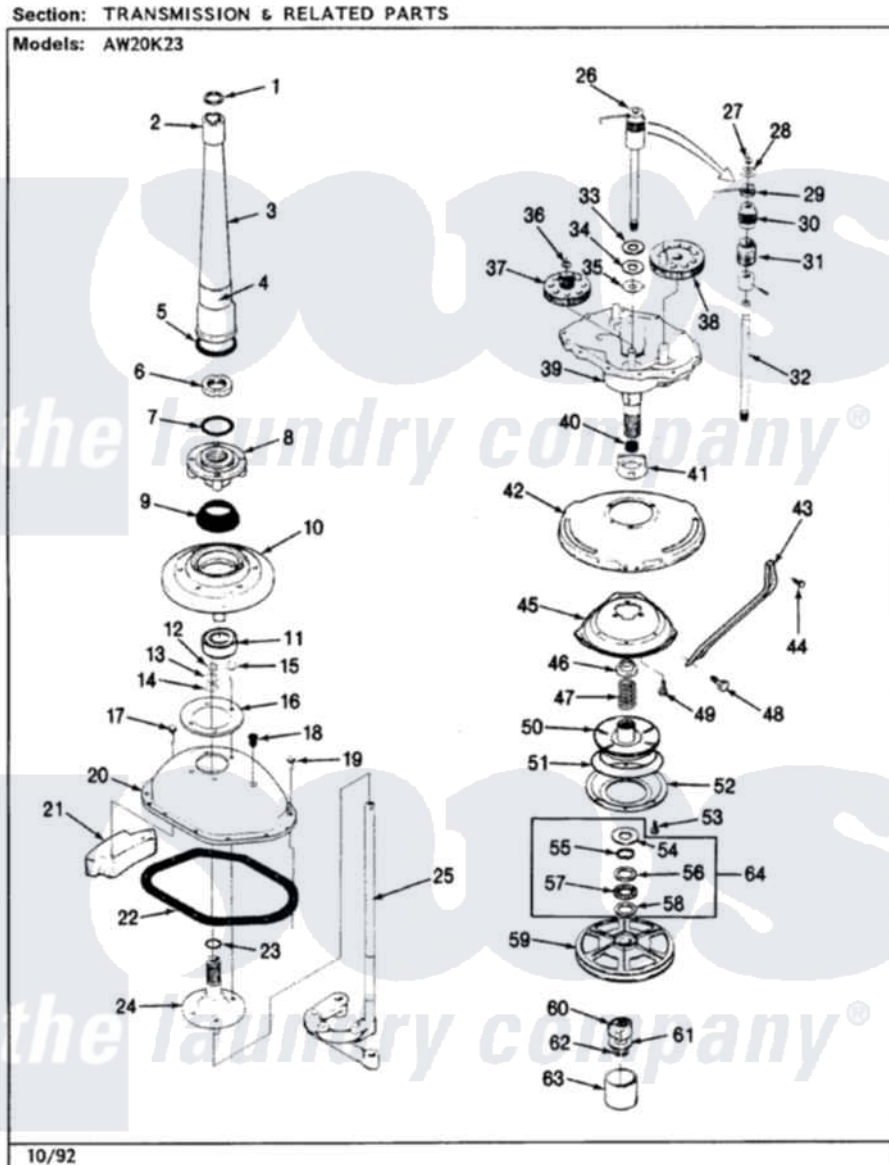

Admiral AW20K23A 03 - TRANSMISSION & RELATED PARTS (REV. A-D)

Admiral Residential Admiral AW20K23A Washer Parts Parts Diagram 03 - TRANSMISSION & RELATED PARTS (REV. A-D)

Click on the part number to view part

| Item | Original Part Number | Replaced By | Status | Part Description |
|------|-------------------------|---------------------------|---------------|-----------------------------------|
| 1 | 25-7941 | | | "O" Ring, Agtr Drive Shaft |
| 2 | 35-2835 | 21001066 | | Bearing, Centerpost |
| 3 | 35-2792 | 21001401 | | Center Pos |
| 4 | 33-6790 | | | Bearing, Agitator |
| " | 35-2983 | | Not Available | CENTERPOST ASSY. |
| 5 | 35-2906 | | | Seal, Centerpost Bottom |
| 6 | 35-2791 | | | Nut, Spin Tube |
| 7 | 25-7938 | | | "O" Ring, Basket Drive Hub |
| 8 | 35-3647 | W10219156 | | Tub Seal |
| " | 35-2715 | | Not Available | BASKET DRIVE HUB ASSY |
| 9 | 35-2974 | | | Tub Seal/Hub Assembly |
| 10 | 35-2716 | 12001561 | | Bearing And Seal Housing Assembly |
| 11 | 35-2972 | 12001561 | | Bearing And Seal Housing Assembly |
| " | 35-2205 | | | Bearing, Spin |