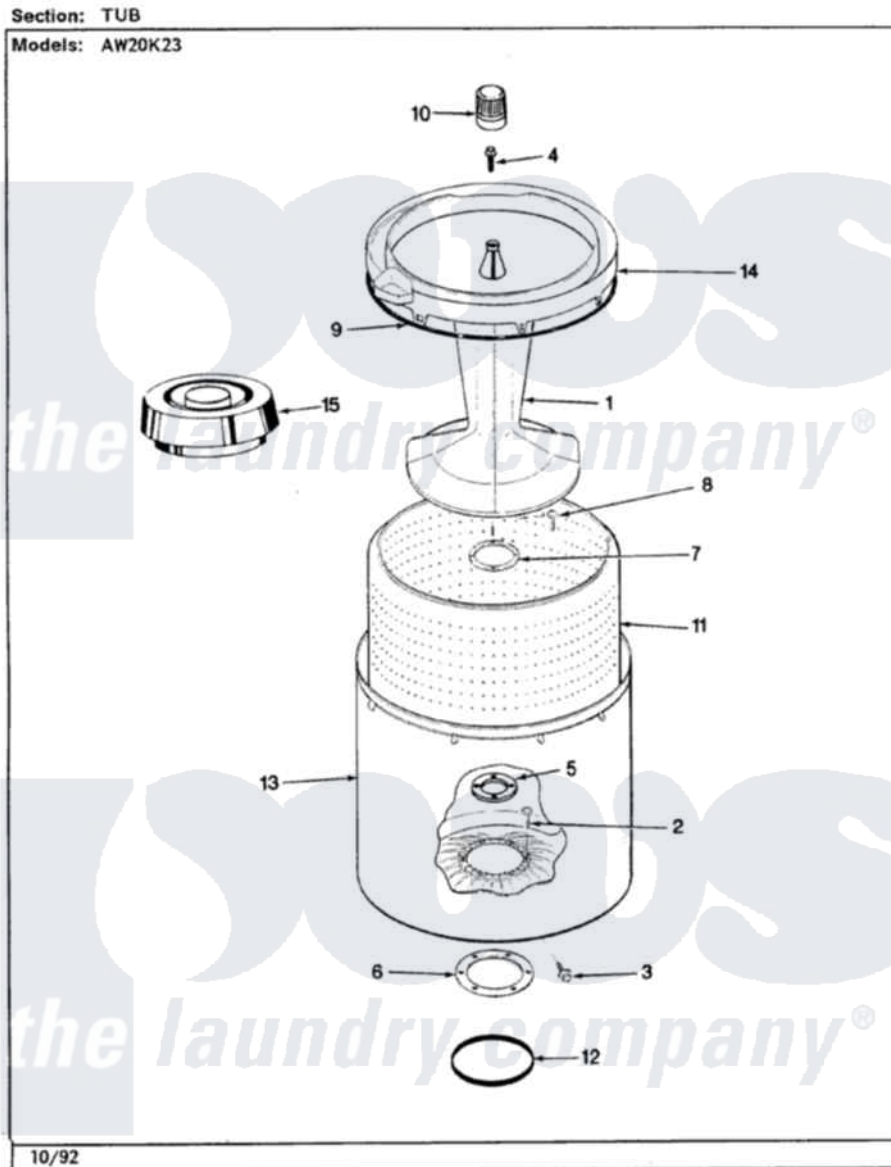

Admiral AW20K23A 04 - TUB (REV. A-D)

Admiral [Residential Admiral AW20K23A Washer Parts](#) Parts Diagram 04 - TUB (REV. A-D)
Click on the part number to view part

Item	Original Part Number	Replaced By	Status	Part Description
1	35-3580			Agitator
"	35-2717	35-3580		Agitator
2	25-7947	21001063		Screw, Shoulder
3	25-7953	22002933		Screw
4	25-7948	W10309247		Screw
5	35-3685			Gasket, Basket To Centerpost
"	35-2980	35-3685		Gasket, Basket To Centerpost
6	35-3686			Gasket, Tub To Housing
"	35-2979			Gasket, Tub/Hsg
7	35-3014			Gasket And Reinf. Plate Assembly
8	25-7783	4356852		Screw
9	35-2328			Seal, Tub Top
10	35-2733			Cap, Agitator
11	35-3016		Not Available	BASKET ASSY
12	35-2978			Seal, Tub/Housing
13	35-3700			Tub Assembly

"	35-2952	35-3700	Tub Assembly
14	35-2262	Not Available	SHIELD, TUB TOP
"	35-2034	Not Available	TOP, TUB
"	35-3578	Not Available	TOP, TUB
15	35-2550		Dispenser, Rinse