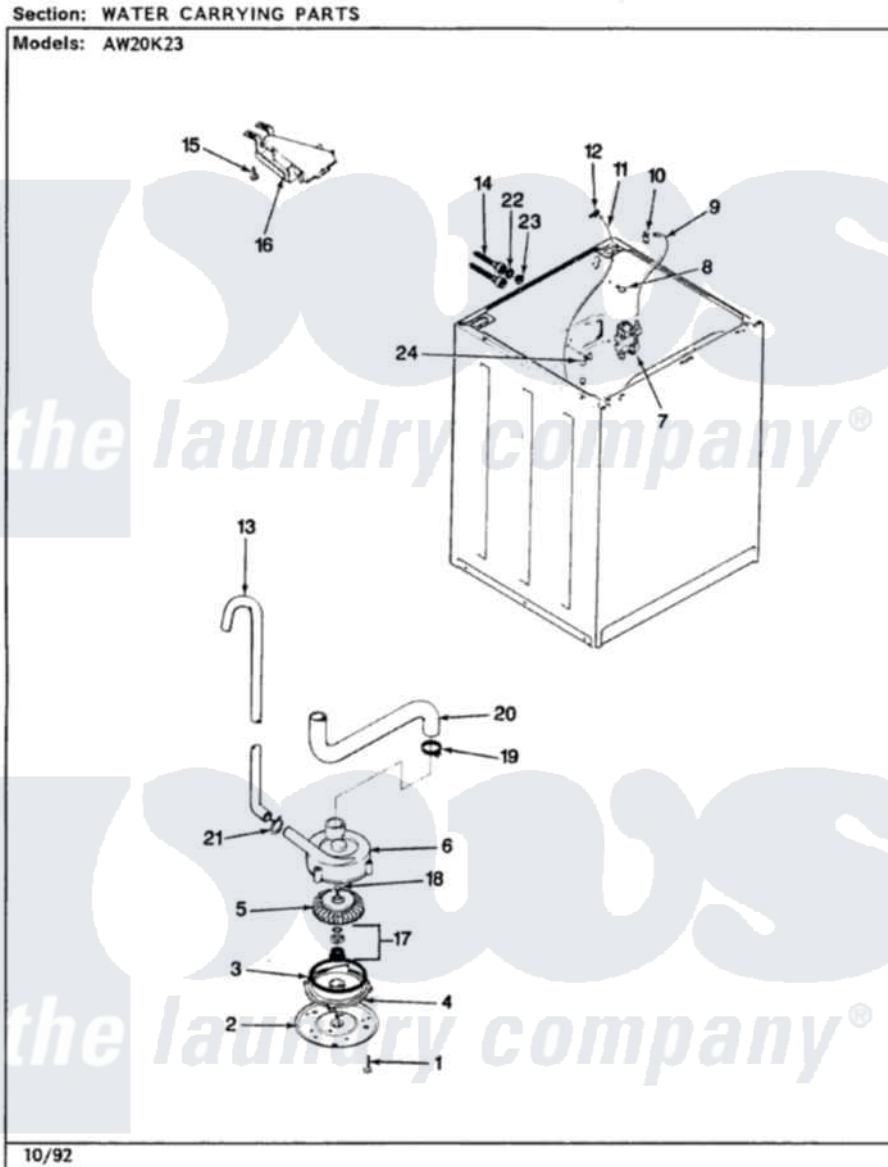

Admiral AW20K23A 05 - WATER CARRYING (REV. A-D)

Admiral Residential Admiral AW20K23A Washer Parts Parts Diagram 05 - WATER CARRYING (REV. A-D)
 Click on the part number to view part

Item	Original Part Number	Replaced By	Status	Part Description
1	25-7405	3196164		Screw
2	33-6035		Not Available	PLATE & PULLEY ASSY.
3	33-6032			Gasket
4	35-2058			Base, Pump
5	35-2057	35-6465		Pump Assem
6	35-2344			Restrictor, Flow
"	35-2056		Not Available	HOUSING, PUMP
"	35-2099	35-6465		Pump Assem
7	35-2376	35-2374N		Valve, Water
"	25-7220			Clip, Cabinet Top
8	25-7867	596669		Clamp, Manifold
9	35-2378	12002749		Hose, Flume Kit
10	25-7867	596669		Clamp, Manifold
11	35-2322	21001748		Hose, Pressure Switch
"	35-2261		Not Available	PAD, PRESSURE SWITCH HOSE
12	33-6099			Clamp

13	33-9537	22003814	Retainer, Drain Hose
"	35-2803	21001872	Hose, Drain
14	33-7046	89503	Hose-Inlet
"	35-0873	76313	Hosefill
15	25-3092	90767	Screw, 8A X 3/8 HeX Washer Head Tapping
16	35-2051	21001760	Flume Assembly / Water Diverter
17	35-0707		Seal, Seat And "O" Ring
18	25-7894	W10001180	Screw
19	25-6069	Not Available	CORBIN CLAMP
"	25-6068	285655	Clamp, Hose
20	35-3584	21001915	Hose, Tub To Pump
"	35-2982		Hose Tub To Pump
21	25-7080	285655	Clamp, Hose
22	25-7048		Washer
23	33-7313	33-4264N	Strainer And Washer Kit
24	25-7796	596669	Clamp, Manifold