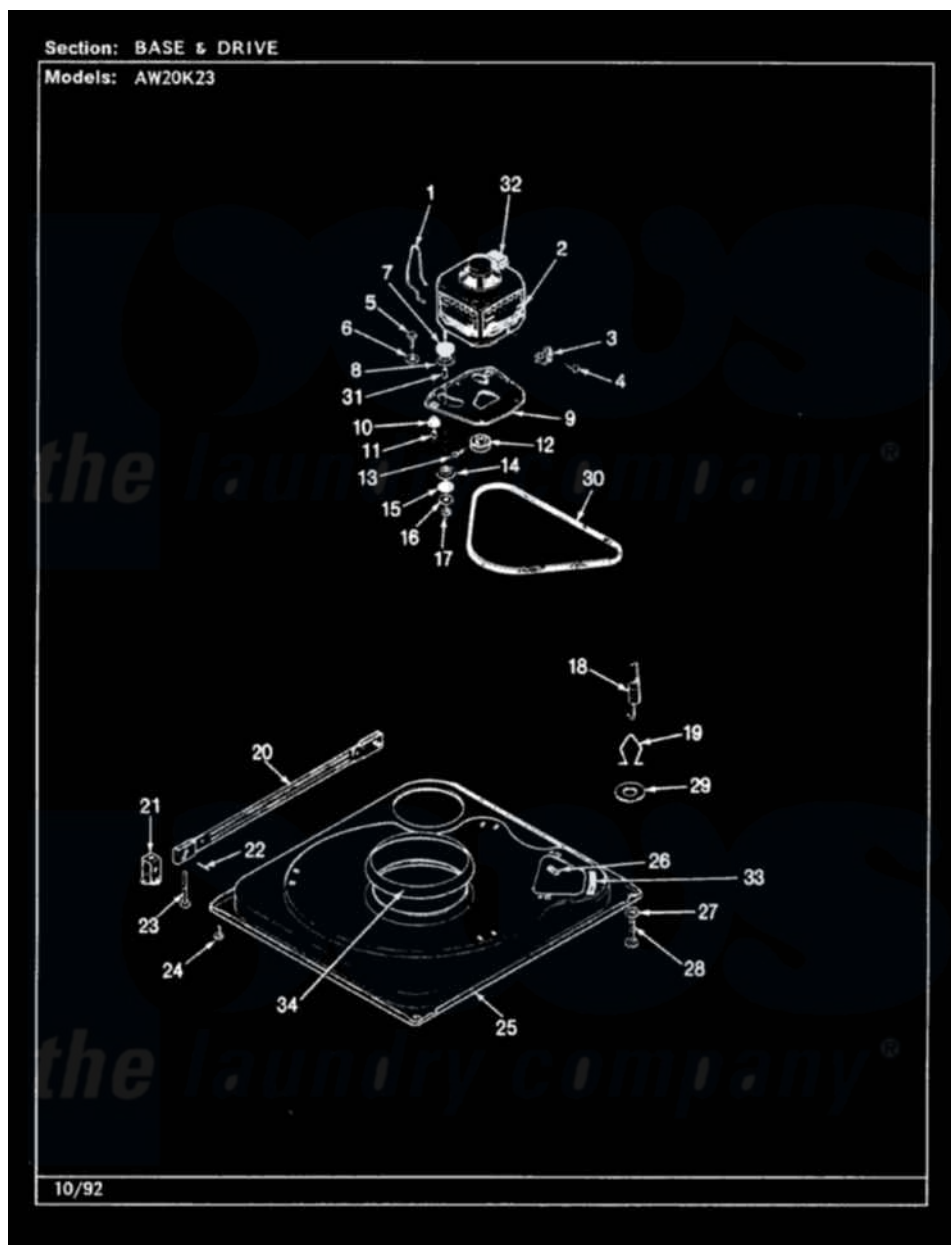

Admiral AW20K23W 01 - BASE & DRIVE (REV. A-D)

Admiral Residential Admiral AW20K23W Washer Parts Parts Diagram 01 - BASE & DRIVE (REV. A-D)
 Click on the part number to view part

Item	Original Part Number	Replaced By	Status	Part Description
1	35-0235			Spring, Motor Pivot
2	LA-2002		Not Available	MOTOR KIT
"	35-2030		Not Available	MOTOR
3	33-9945			Slide, Foot
4	25-7418	33001178		Back, Tumbler
5	25-7833	21001977		Screw
6	25-7834			Washer, Motor/Base Screw
7	33-9946			Isolator, Motor
8	33-9944	35-3570		Washer, Motor Pivot
9	35-2810	21001783		Plate And Screw Assembly
10	33-9941	35-3646		Isolator, Motor Plate
11	25-7831			Spacer, Mounting
12	35-2124	W10143344		Pulley
13	25-7117			Set Screw
14	33-9943	35-3571		Slide, Motor Pivot
15	33-9967			Washer, Motor Isolator

16	25-7047		Washer, Flat
17	25-7325	Y707702	Locknut
18	35-3658		Spring, Suspension
"	35-2681		Not Available
			SPRING, SUSPENSION
19	35-2976		Not Available
			HOOK, SUSPENSION SPRING
20	35-2049	21001881	Bar, Stabilizer
21	35-2046		Bracket, Stabilizer
22	35-2052		Pin, Stabilizer
23	35-2050	22004469	Leg And Foot Self Stabalizing
24	35-2039		Not Available
			PAD, FOOT
25	35-2984		Not Available
			BASE
26	25-7838	25-7845	Speednut, Motor
27	25-7915		Hex Nut
28	35-0837	25001119	Foot And Pad Assembly
"	35-0772	25001119	Foot And Pad Assembly
29	Y25-7951		Washer, Suspension Hook
30	35-2320	21352320	Belt, Drive
31	25-7830		Spacer
32	33-9765		Switch, Motor
33	35-2065		Pad, Motor Plate
34	35-2357	21002026	Snubber