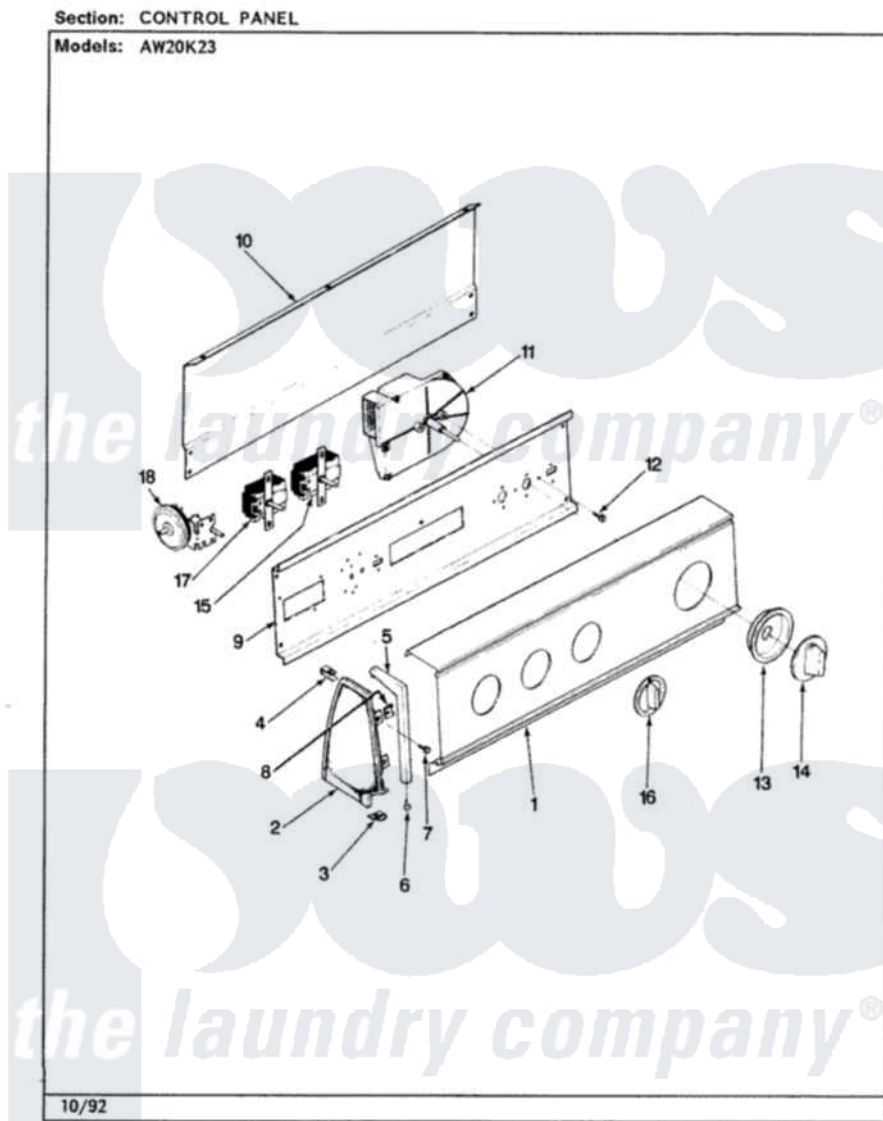

Admiral AW20K23W 02 - CONTROL PANEL (REV. A-D)

Admiral [Residential Admiral AW20K23W Washer Parts](#) Parts Diagram 02 - CONTROL PANEL (REV. A-D)
Click on the part number to view part

Item	Original Part Number	Replaced By	Status	Part Description
1	25-7702			Speedclip, End Cap To Control Panel
"	25-7793			Screw
"	35-3207		Not Available	CONTROL PANEL
2	35-2487	21001451		Cap- End
"	35-2488	21001452		Cap- End
3	34-9487		Not Available	PLATE, REINFORCEMENT
"	25-7851			Speedclip, End Cap To Top
"	25-7697	25-2219		Screw
4	25-7435	33002917		Screw, No.10-16
"	25-7852			Speedclip, Rr Shld To End Cap
5	53-0277		Not Available	TRIM, END CAP (RT)
"	53-0278		Not Available	TRIM, END CAP (LT)
6	25-7760			Screw
7	25-3092	90767		Screw, 8A X 3/8 HeX Washer Head Tapping

8	25-7702		Speedclip, End Cap To Control Panel
9	53-1676		Shield, Control
10	25-3457		Screw, Sems
"	25-3092	90767	Screw, 8A X 3/8 HeX Washer Head Tapping
"	25-7853	25-7933	Ring, Retaining
"	35-2688	21001460	Shield, Rear
11	35-2750	Not Available	TIMER
12	25-0205	216412	Screw, Bracket To Timer
13	35-2255	21001497	Skirt Ri
14	35-2486	12500058	Knob Ski
15	25-3092	90767	Screw, 8A X 3/8 HeX Washer Head Tapping
"	35-0119		Rotary Switch
16	35-2185	21001283	Knob, Selector----Piq
17	35-3208		Switch, Speed
"	25-3092	90767	Screw, 8A X 3/8 HeX Washer Head Tapping
18	35-2801	21001554	Switch, Water Level
"	25-3092	90767	Screw, 8A X 3/8 HeX Washer Head Tapping
"	35-3283	21001554	Switch, Water Level
NI	35-3278	Not Available	MANUAL, USE & CARE