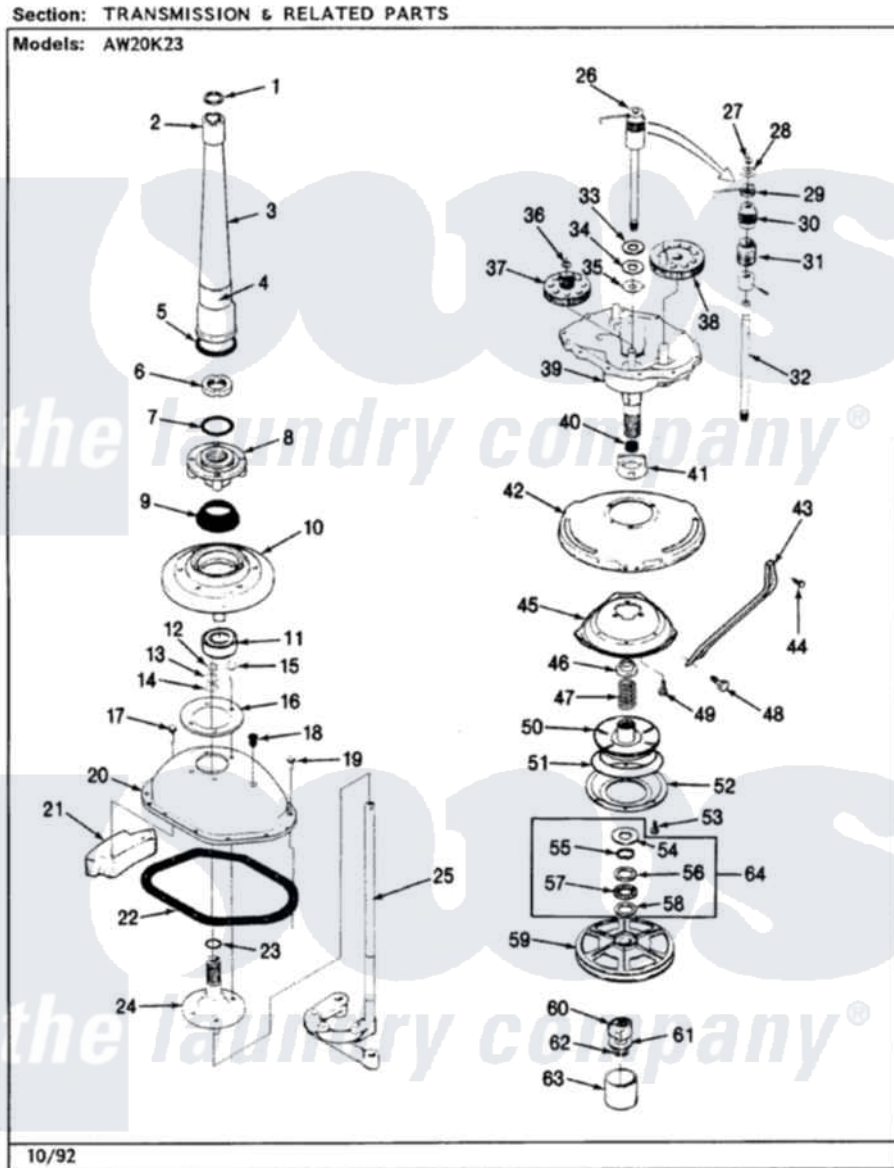

Admiral AW20K23W 04 - TRANSMISSION & RELATED PARTS (REV. A-D)

Admiral Residential Admiral AW20K23W Washer Parts Diagram 04 - TRANSMISSION & RELATED PARTS (REV. A-D)

Click on the part number to view part

Item	Original Part Number	Replaced By	Status	Part Description
1	25-7941			"O" Ring, Agtr Drive Shaft
2	35-2835	21001066		Bearing, Centerpost
3	35-2792	21001401		Center Pos
4	33-6790			Bearing, Agitator
"	35-2983		Not Available	CENTERPOST ASSY.
5	35-2906			Seal, Centerpost Bottom
6	35-2791			Nut, Spin Tube
7	25-7938			"O" Ring, Basket Drive Hub
8	35-3647	W10219156		Tub Seal
"	35-2715		Not Available	BASKET DRIVE HUB ASSY
9	35-2974			Tub Seal/Hub Assembly
10	35-2716	12001561		Bearing And Seal Housing Assembly
11	35-2972	12001561		Bearing And Seal Housing Assembly
"	35-2205			Bearing, Spin