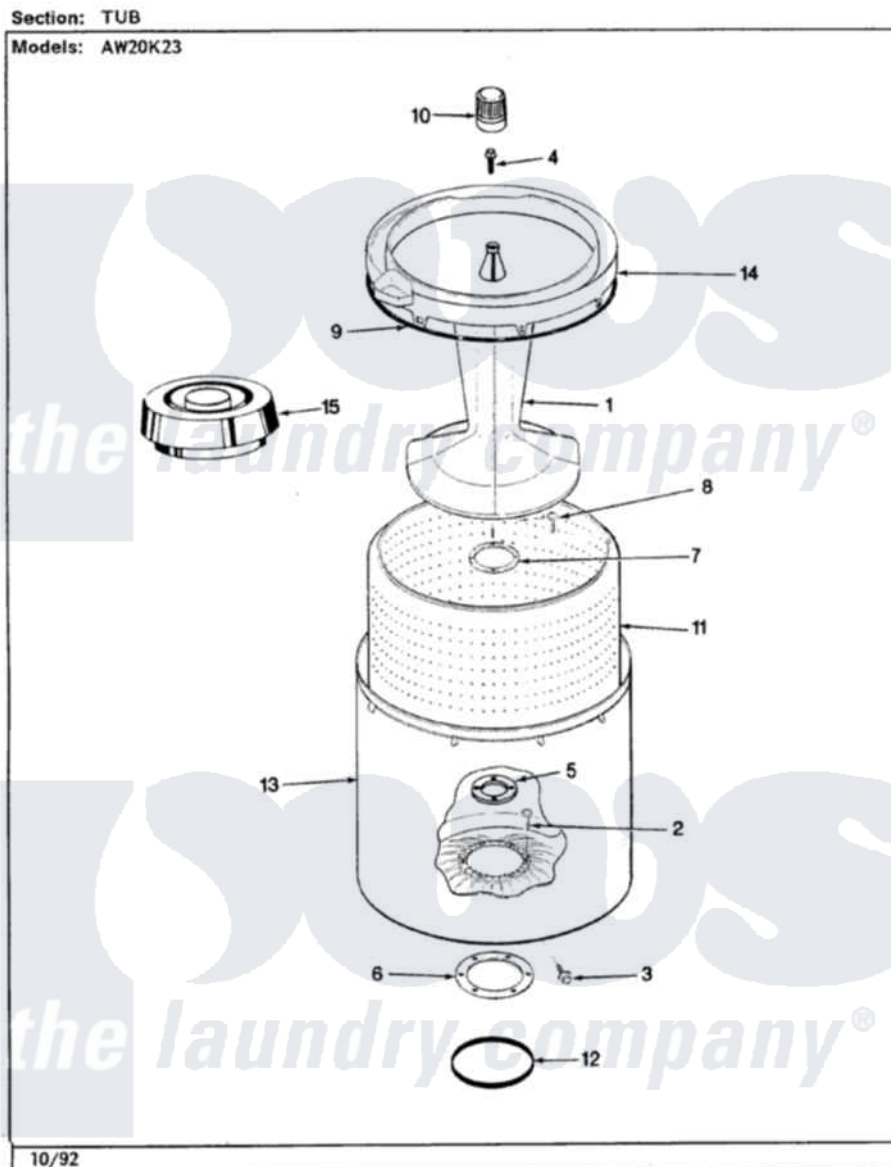

# Admiral AW20K23W 05 - TUB (REV. A-D)

Admiral [Residential Admiral AW20K23W Washer Parts](#) Parts Diagram 05 - TUB (REV. A-D)  
Click on the part number to view part

Item	Original Part Number	Replaced By	Status	Part Description
1	<a href="#">35-3580</a>			Agitator
"	35-2717	<a href="#">35-3580</a>		Agitator
2	25-7947	<a href="#">21001063</a>		Screw, Shoulder
3	25-7953	<a href="#">22002933</a>		Screw
4	25-7948	<a href="#">W10309247</a>		Screw
5	<a href="#">35-3685</a>			Gasket, Basket To Centerpost
"	35-2980	<a href="#">35-3685</a>		Gasket, Basket To Centerpost
6	<a href="#">35-3686</a>			Gasket, Tub To Housing
"	<a href="#">35-2979</a>			Gasket, Tub/Hsg
7	<a href="#">35-3014</a>			Gasket And Reinf. Plate Assembly
8	25-7783	<a href="#">4356852</a>		Screw
9	<a href="#">35-2328</a>			Seal, Tub Top
10	<a href="#">35-2733</a>			Cap, Agitator
11	35-3016		Not Available	BASKET ASSY
12	<a href="#">35-2978</a>			Seal, Tub/Housing
13	<a href="#">35-3700</a>			Tub Assembly

"	35-2952	<a href="#">35-3700</a>	Tub Assembly
14	35-2262	Not Available	SHIELD, TUB TOP
"	35-2034	Not Available	TOP, TUB
"	35-3578	Not Available	TOP, TUB
15	<a href="#">35-2550</a>		Dispenser, Rinse