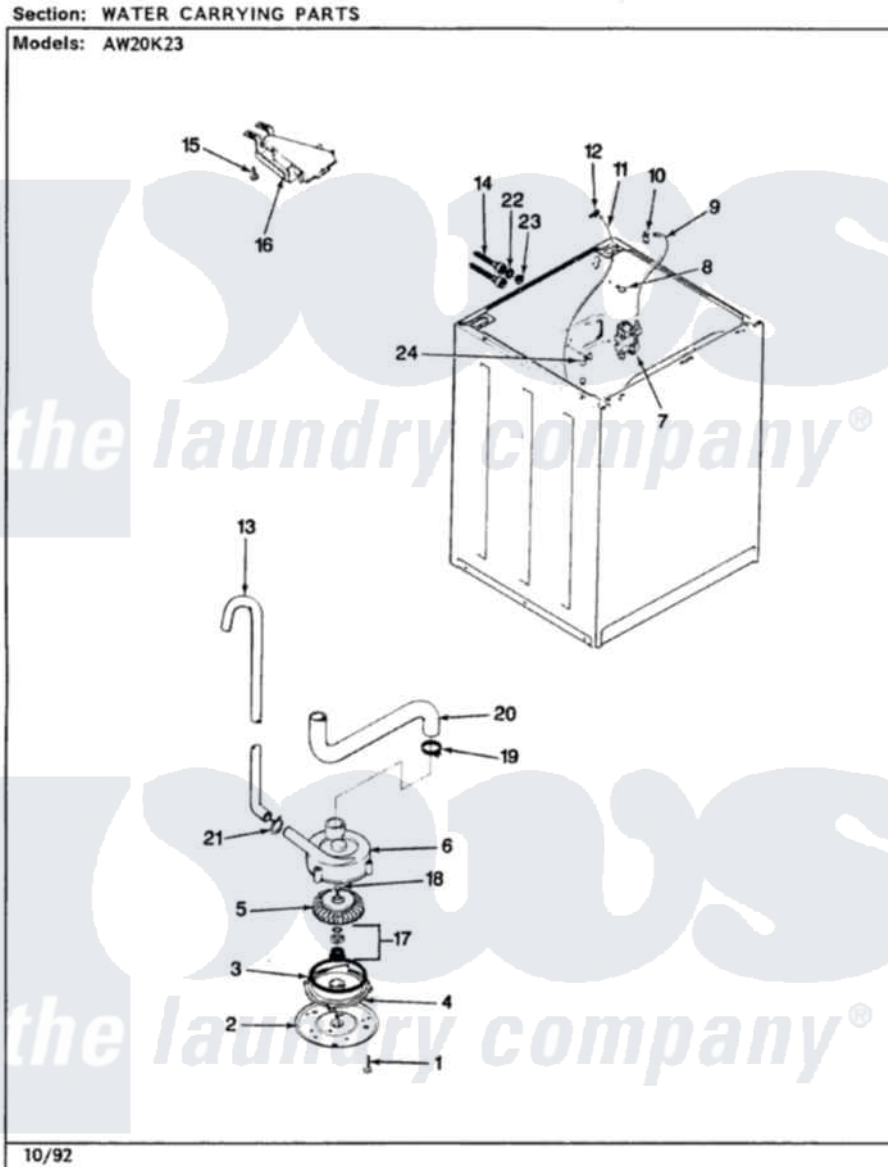

Admiral AW20K23W 06 - WATER CARRYING (REV. A-D)

Admiral [Residential Admiral AW20K23W Washer Parts](#) Parts Diagram 06 - WATER CARRYING (REV. A-D)
 Click on the part number to view part

Item	Original Part Number	Replaced By	Status	Part Description
1	25-7405	3196164		Screw
2	33-6035		Not Available	PLATE & PULLEY ASSY.
3	33-6032			Gasket
4	35-2058			Base, Pump
5	35-2057	35-6465		Pump Assem
6	35-2344			Restrictor, Flow
"	35-2056		Not Available	HOUSING, PUMP
"	35-2099	35-6465		Pump Assem
7	35-2376	35-2374N		Valve, Water
"	25-7220			Clip, Cabinet Top
8	25-7867	596669		Clamp, Manifold
9	35-2378	12002749		Hose, Flume Kit
10	25-7867	596669		Clamp, Manifold
11	35-2322	21001748		Hose, Pressure Switch
"	35-2261		Not Available	PAD, PRESSURE SWITCH HOSE
12	33-6099			Clamp

13	33-9537	22003814	Retainer, Drain Hose
"	35-2803	21001872	Hose, Drain
14	33-7046	89503	Hose-Inlet
"	35-0873	76313	Hosefill
15	25-3092	90767	Screw, 8A X 3/8 HeX Washer Head Tapping
16	35-2051	21001760	Flume Assembly / Water Diverter
17	35-0707		Seal, Seat And "O" Ring
18	25-7894	W10001180	Screw
19	25-6069	Not Available	CORBIN CLAMP
"	25-6068	285655	Clamp, Hose
20	35-3584	21001915	Hose, Tub To Pump
"	35-2982		Hose Tub To Pump
21	25-7080	285655	Clamp, Hose
22	25-7048		Washer
23	33-7313	33-4264N	Strainer And Washer Kit
24	25-7796	596669	Clamp, Manifold