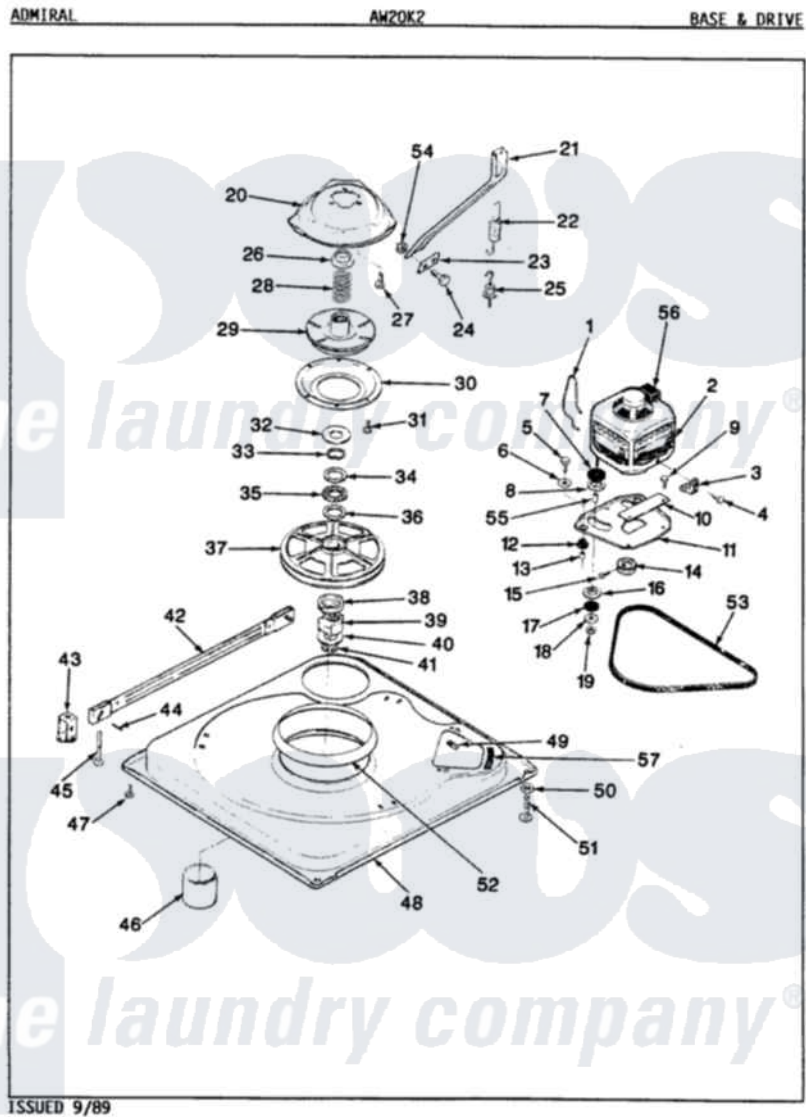

# Admiral AW20K2A 01 - BASE & DRIVE (REV. A-D)

Admiral Residential Admiral AW20K2A Washer Parts Parts Diagram 01 - BASE & DRIVE (REV. A-D)  
 Click on the part number to view part

Item	Original Part Number	Replaced By	Status	Part Description
1	<a href="#">35-0235</a>			Spring, Motor Pivot
2	35-2030		Not Available	MOTOR
"	LA-2002		Not Available	MOTOR KIT
3	<a href="#">33-9945</a>			Slide, Foot
4	25-7418	<a href="#">33001178</a>		Back, Tumbler
5	25-7833	<a href="#">21001977</a>		Screw
6	<a href="#">25-7834</a>			Washer, Motor/Base Screw
7	<a href="#">33-9946</a>			Isolator, Motor
8	33-9944	<a href="#">35-3570</a>		Washer, Motor Pivot
9	25-3083	<a href="#">212951</a>		Screw, No.6-32 X 1/4 Inch
10	33-9947		Not Available	DBL.PIVOT SLIDE
11	35-2810	<a href="#">21001783</a>		Plate And Screw Assembly
"	35-2021	<a href="#">21001783</a>		Plate And Screw Assembly
12	33-9941	<a href="#">35-3646</a>		Isolator, Motor Plate
13	<a href="#">25-7831</a>			Spacer, Mounting
14	35-2124	<a href="#">W10143344</a>		Pulley