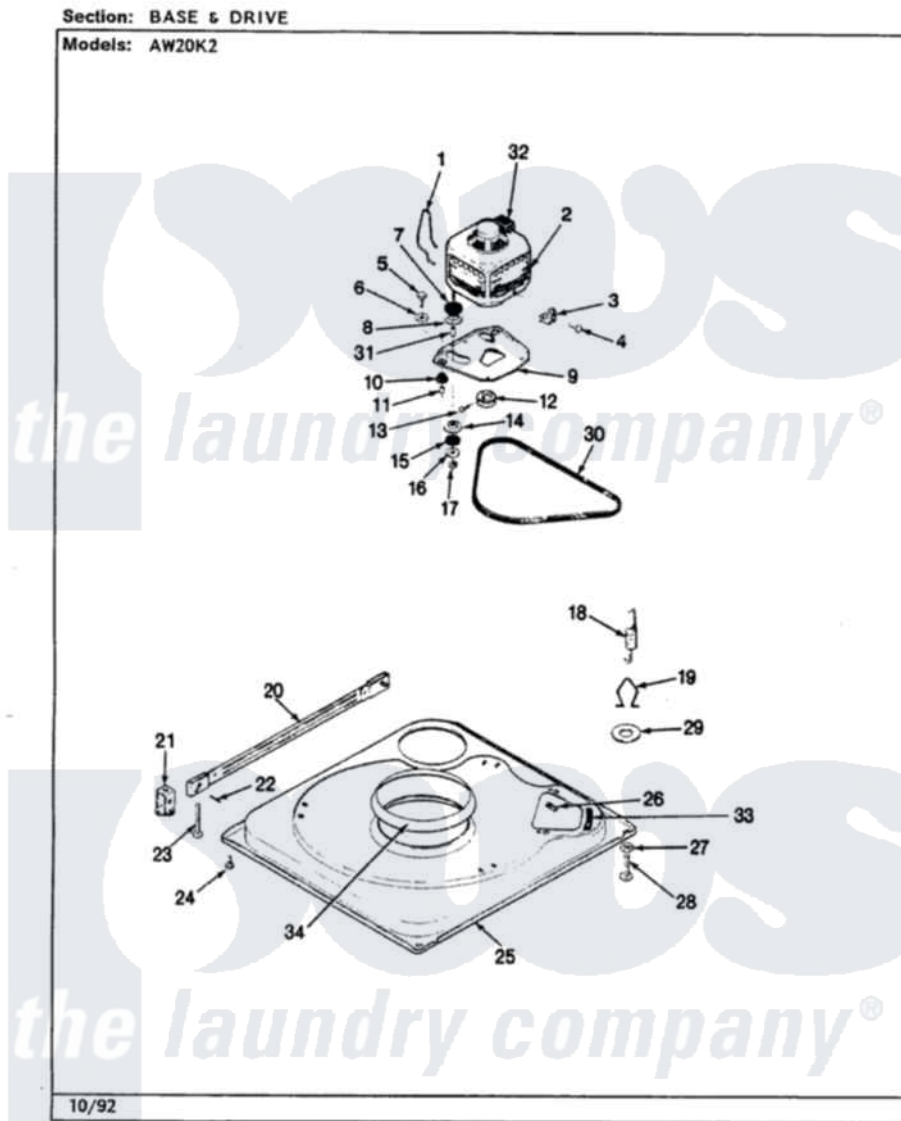

Admiral AW20K2A 03 - BASE & DRIVE (REV. J-N)

Admiral [Residential Admiral AW20K2A Washer Parts](#) Parts Diagram 03 - BASE & DRIVE (REV. J-N)
Click on the part number to view part

Item	Original Part Number	Replaced By	Status	Part Description
1	35-0235			Spring, Motor Pivot
2	LA-2002		Not Available	MOTOR KIT
"	35-2030		Not Available	MOTOR
3	33-9945			Slide, Foot
4	25-7418	33001178		Back, Tumbler
5	25-7833	21001977		Screw
6	25-7834			Washer, Motor/Base Screw
7	33-9946			Isolator, Motor
8	33-9944	35-3570		Washer, Motor Pivot
9	35-2810	21001783		Plate And Screw Assembly
10	33-9941	35-3646		Isolator, Motor Plate
11	25-7831			Spacer, Mounting
12	35-2124	W10143344		Pulley
13	25-7117			Set Screw
14	33-9943	35-3571		Slide, Motor Pivot
15	33-9967			Washer, Motor Isolator

16	25-7047		Washer, Flat
17	25-7325	Y707702	Locknut
18	35-3658		Spring, Suspension
"	35-2681		Not Available
			SPRING, SUSPENSION
19	35-2976		Not Available
			HOOK, SUSPENSION SPRING
20	35-2049	21001881	Bar, Stabilizer
21	35-2046		Bracket, Stabilizer
22	35-2052		Pin, Stabilizer
23	35-2050	22004469	Leg And Foot Self Stabalizing
24	35-3020	22004469	Leg And Foot Self Stabalizing
25	35-2984		Not Available
			BASE
26	25-7838	25-7845	Speednut, Motor
27	25-7915		Hex Nut
28	35-0837	25001119	Foot And Pad Assembly
"	35-0772	25001119	Foot And Pad Assembly
29	Y25-7951		Washer, Suspension Hook
30	35-2320	21352320	Belt, Drive
31	25-7830		Spacer
32	33-9765		Switch, Motor
33	35-2065		Pad, Motor Plate
34	35-2357	21002026	Snubber