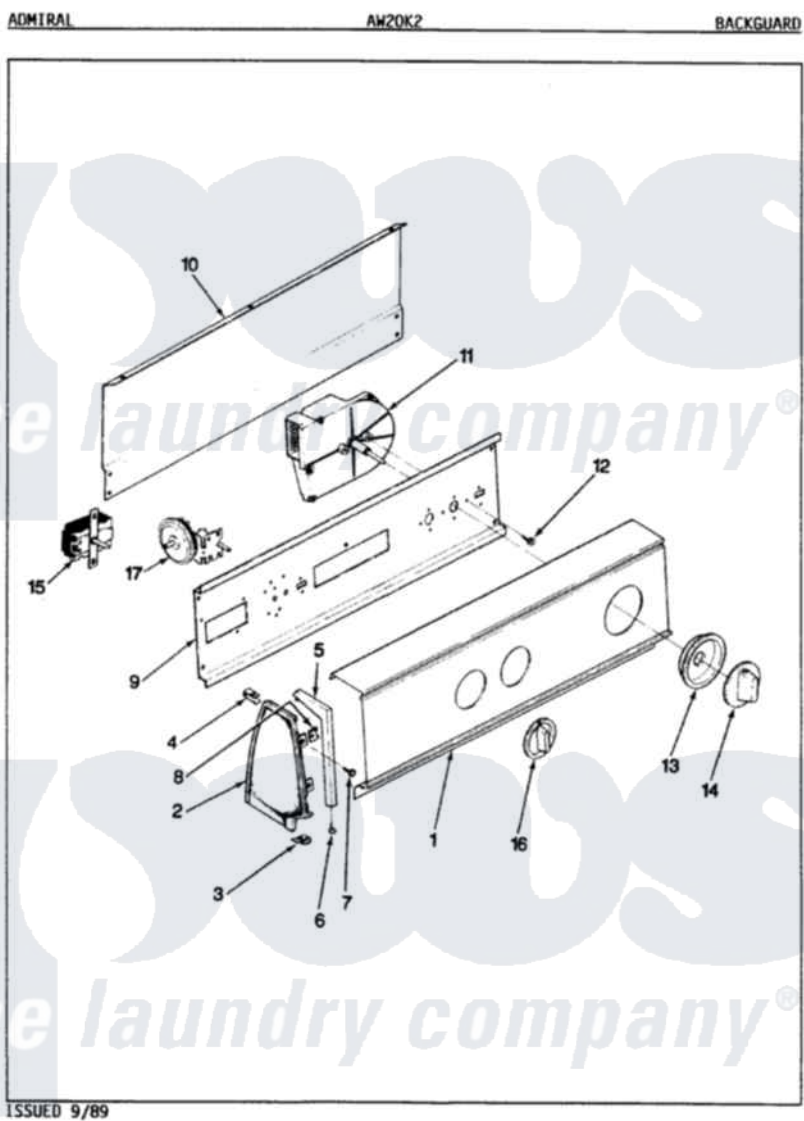

Admiral AW20K2A 04 - CONTROL PANEL (REV. A-D)

Admiral Residential Admiral AW20K2A Washer Parts Parts Diagram 04 - CONTROL PANEL (REV. A-D)
 Click on the part number to view part

Item	Original Part Number	Replaced By	Status	Part Description
1	25-7793			Screw
"	25-7702			Speedclip, End Cap To Control Panel
"	35-2175		Not Available	CONTROL PANEL
2	35-2488	21001452		Cap- End
"	35-2487	21001451		Cap- End
"	53-0264			RH Endcap
"	53-0265			LH Endcap
3	25-7697	25-2219		Screw
"	34-9487		Not Available	PLATE, REINFORCEMENT
"	25-7851			Speedclip, End Cap To Top
4	25-7435	33002917		Screw, No.10-16
"	25-7852			Speedclip, Rr Shld To End Cap
5	53-0277		Not Available	TRIM, END CAP (RT)
"	53-0278		Not Available	TRIM, END CAP (LT)
6	25-7760			Screw

7	25-3092	90767	Screw, 8A X 3/8 HeX Washer Head Tapping
8	25-7702		Speedclip, End Cap To Control Panel
9	53-0365	53-1676	Shield, Control
"	53-1676		Shield, Control
10	25-3457		Screw, Sems
"	25-3092	90767	Screw, 8A X 3/8 HeX Washer Head Tapping
"	35-2688	21001460	Shield, Rear
"	53-0268	21001460	Shield, Rear
11	35-2210	35-2749	Timer
12	25-0088	489483	Screw 10-32 X 1/2
13	25-7835		Not Available RING, COMPRESSION
"	35-2255	21001497	Skirt Ri
14	35-2187	12500058	Knob Ski
15	25-3092	90767	Screw, 8A X 3/8 HeX Washer Head Tapping
"	35-0119		Rotary Switch
16	35-2185	21001283	Knob, Selector----Piq
17	25-3092	90767	Screw, 8A X 3/8 HeX Washer Head Tapping
"	35-2352		Not Available MANUAL, U&C INSERT
"	35-2145	21001554	Switch, Water Level