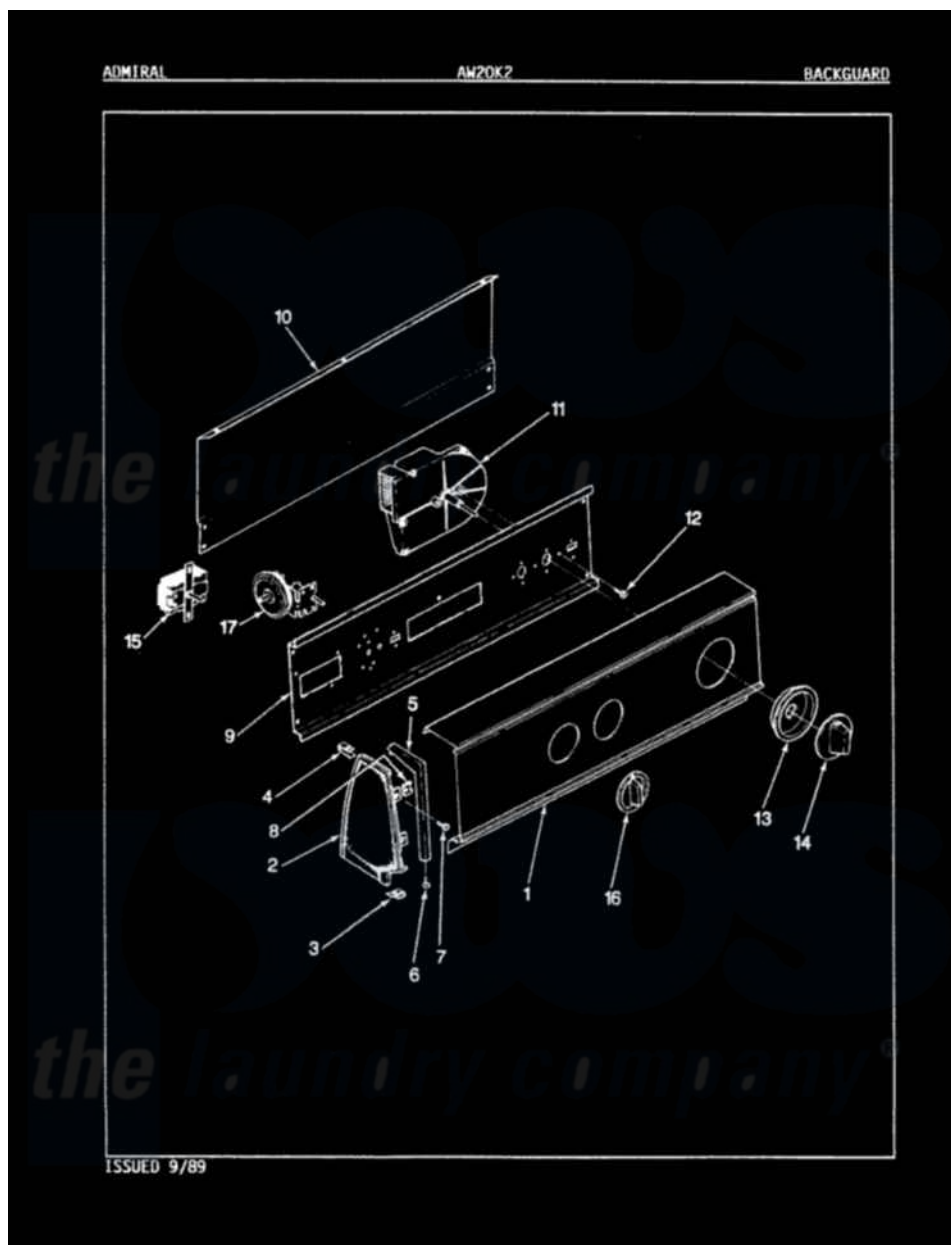

Admiral AW20K2A 05 - CONTROL PANEL (REV. E-H)

Admiral Residential Admiral AW20K2A Washer Parts Parts Diagram 05 - CONTROL PANEL (REV. E-H)

[Click on the part number to view part](#)

Item	Original Part Number	Replaced By	Status	Part Description
1	25-7793			Screw
"	25-7702			Speedclip, End Cap To Control Panel
"	35-2175		Not Available	CONTROL PANEL
2	35-2488	21001452		Cap- End
"	35-2487	21001451		Cap- End
"	53-0264			RH Endcap
"	53-0265			LH Endcap
3	25-7697	25-2219		Screw
"	34-9487		Not Available	PLATE, REINFORCEMENT
"	25-7851			Speedclip, End Cap To Top
4	25-7435	33002917		Screw, No.10-16
"	25-7852			Speedclip, Rr Shld To End Cap
5	53-0277		Not Available	TRIM, END CAP (RT)
"	53-0278		Not Available	TRIM, END CAP (LT)
6	25-7760			Screw

7	25-3092	90767	Screw, 8A X 3/8 HeX Washer Head Tapping
8	25-7702		Speedclip, End Cap To Control Panel
9	53-0365	53-1676	Shield, Control
"	53-1676		Shield, Control
10	25-3457		Screw, Sems
"	25-3092	90767	Screw, 8A X 3/8 HeX Washer Head Tapping
"	35-2688	21001460	Shield, Rear
"	53-0268	21001460	Shield, Rear
11	35-2210	35-2749	Timer
12	25-0088	489483	Screw 10-32 X 1/2
13	25-7835		Not Available RING, COMPRESSION
"	35-2255	21001497	Skirt Ri
14	35-2187	12500058	Knob Ski
15	25-3092	90767	Screw, 8A X 3/8 HeX Washer Head Tapping
"	35-0119		Rotary Switch
16	35-2185	21001283	Knob, Selector----Piq
17	25-3092	90767	Screw, 8A X 3/8 HeX Washer Head Tapping
"	35-2352		Not Available MANUAL, U&C INSERT
"	35-2145	21001554	Switch, Water Level