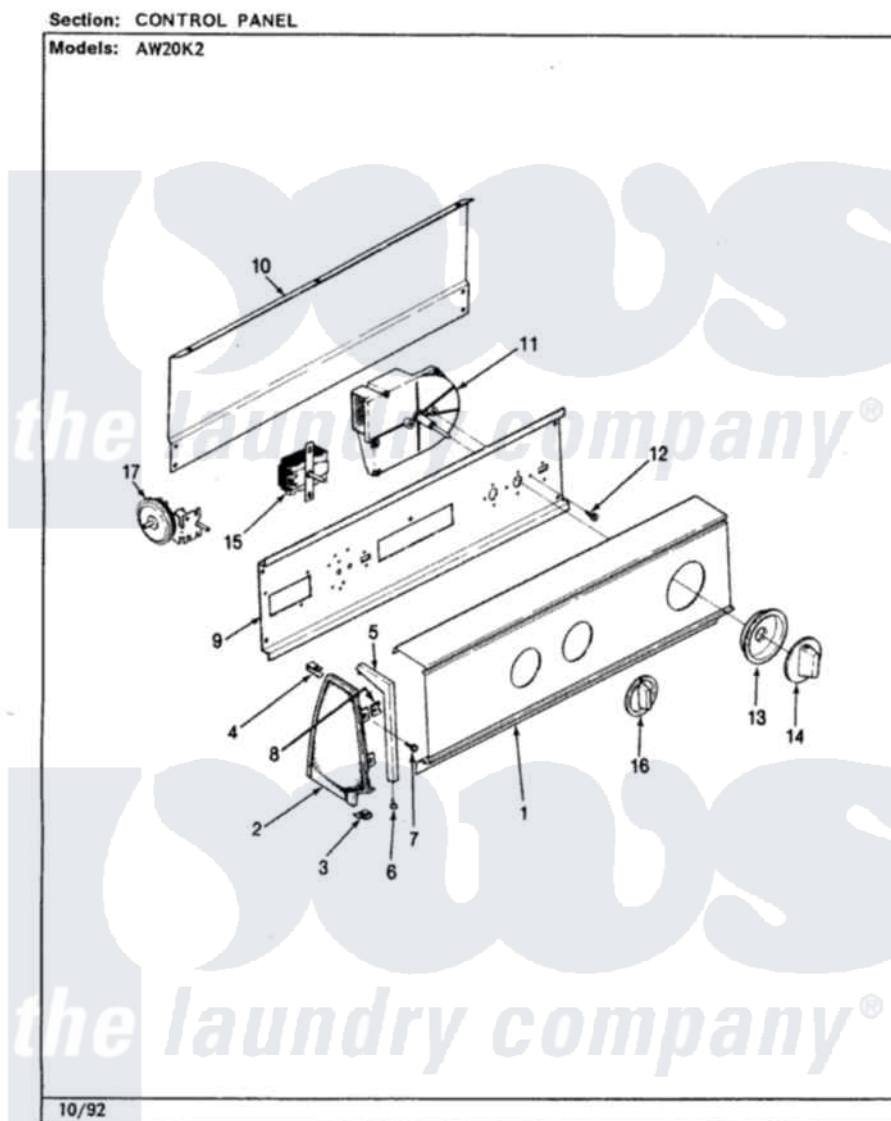

Admiral AW20K2A 06 - CONTROL PANEL (REV. J-N)

Admiral Residential Admiral AW20K2A Washer Parts Parts Diagram 06 - CONTROL PANEL (REV. J-N)
Click on the part number to view part

Item	Original Part Number	Replaced By	Status	Part Description
1	25-7702			Speedclip, End Cap To Control Panel
"	25-7793			Screw
"	35-2175		Not Available	CONTROL PANEL
2	35-2488	21001452		Cap- End
"	35-2487	21001451		Cap- End
3	25-7851			Speedclip, End Cap To Top
"	25-7697	25-2219		Screw
"	34-9487		Not Available	PLATE, REINFORCEMENT
4	25-7852			Speedclip, Rr Shld To End Cap
"	25-7435	33002917		Screw, No.10-16
5	53-0277		Not Available	TRIM, END CAP (RT)
"	53-0278		Not Available	TRIM, END CAP (LT)
6	25-7760			Screw
7	25-3092	90767		Screw, 8A X 3/8 HeX Washer Head Tapping

8	25-7702		Speedclip, End Cap To Control Panel
9	53-1676		Shield, Control
10	25-3457		Screw, Sems
"	25-3092	90767	Screw, 8A X 3/8 HeX Washer Head Tapping
"	25-7853	25-7933	Ring, Retaining
"	35-2688	21001460	Shield, Rear
11	35-2210	35-2749	Timer
12	25-0088	489483	Screw 10-32 X 1/2
13	35-2255	21001497	Skirt Ri
14	35-2187	12500058	Knob Ski
15	25-3092	90767	Screw, 8A X 3/8 HeX Washer Head Tapping
"	35-0119		Rotary Switch
16	35-2185	21001283	Knob, Selector----Piq
17	35-2145	21001554	Switch, Water Level
"	25-3092	90767	Screw, 8A X 3/8 HeX Washer Head Tapping
"	35-3283	21001554	Switch, Water Level
NI	35-2352		Not Available MANUAL, U&C INSERT