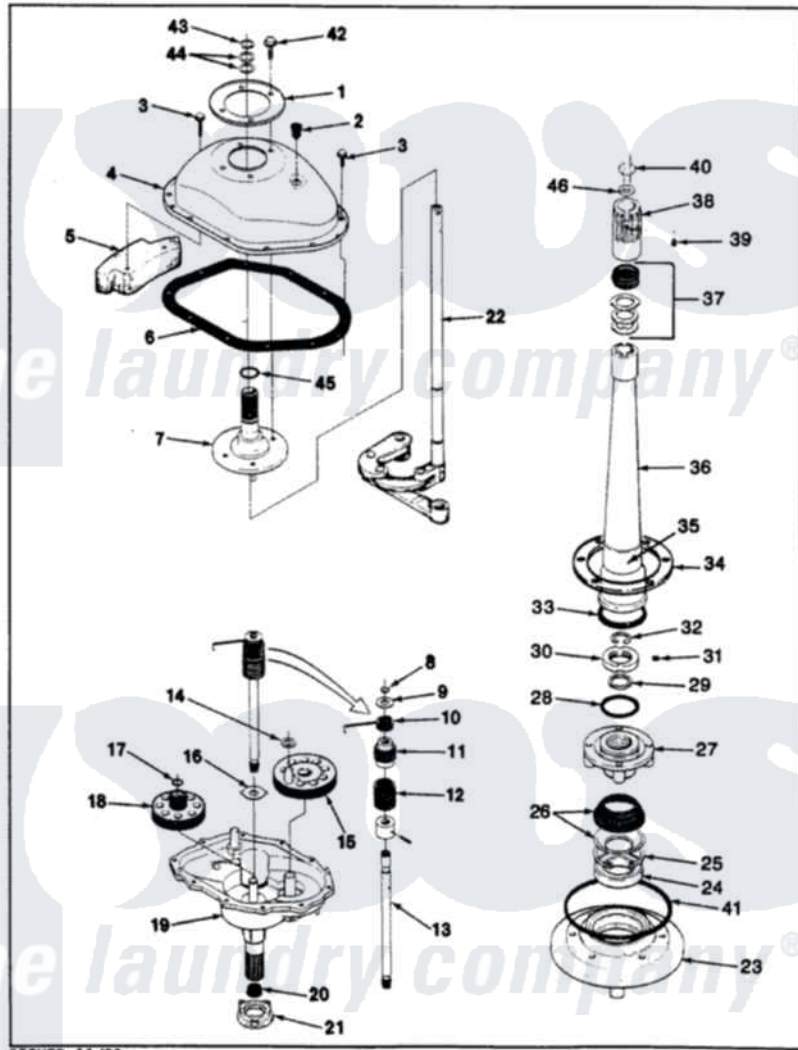

Admiral AW20K2A 07 - TRANSMISSION (REV. A-D)

ADMIRAL AM20K2 TRANSMISSION & RELATED PARTS

ISSUED 11/89

Admiral Residential Admiral AW20K2A Washer Parts Parts Diagram 07 - TRANSMISSION (REV. A-D)
 Click on the part number to view part

Item	Original Part Number	Replaced By	Status	Part Description
1	LA-2001		Not Available	TRANSMISSION REPLACEMENT KIT
"	33-9893	33-7187		Covr Reinforcmt
2	33-9373		Not Available	OIL FILL PLUG
3	25-7916			Bolt
4	33-4286N			Transmission Cover Kit
5	35-2130		Not Available	COUNTER WEIGHT
6	35-1030		Not Available	GASKET, TRANSMISSION HOUSING
7	33-8763	33-4286N		Transmission Cover Kit
8	25-7847			Ring, Retaining
9	25-7416		Not Available	WASHER, FLAT
10	33-6114	33-6463		Spring
11	35-2001			Pinion, Drive
12	33-3195		Not Available	SPRING
13	35-2116		Not Available	DRIVE SHAFT & HUB ASSY
"	LA-2005			Clutch Assembly Kit

14	25-7091		Thrust Washer
15	35-2043		Crank Gear
16	35-2070		Washer, Steel W/Tabs
"	35-2462	35-3825	Washer, Nylon
"	25-7274		Not Available WASHER, STEEL
17	25-7853	25-7933	Ring, Retaining
18	35-2013	35-0547	Cluster Gear
19	35-2012		Not Available TRANSMISSION HOUSING ASSY
20	35-2010	207843	Lip Seal Repair Kit
21	35-2111	12001562	Bearing Assembly
22	35-0628	35-3573	Linkage As
23	35-2059	35-2450	Housing Assembly, Bearing And Seal
24	35-2205		Bearing, Spin
25	25-7849		Retaining Ring
26	33-7224N		Tub Seal Assembly
27	33-9987		Not Available BASKET HUB ASM
28	35-2061		Gasket, Tub To Housing
29	25-7722	33-4293N	Gasket Kit
30	33-9507	33-9504	Locknut
31	25-7120		Set Screw
32	25-7848		Retaining Ring
33	33-8718		Gasket
34	35-0930		Gasket
35	33-6790		Bearing, Agitator
36	33-4283N		Not Available CENTERPOST KIT
37	33-7806N		Seal Assembly
38	33-9729		Not Available DRIVE BLOCK ASM
39	25-7378		Set Screw
40	33-6817		Stud
41	35-2060		Seal, Tub To Housing
42	25-7359		Screw
43	25-7848		Retaining Ring
44	25-7057		Washer, Flat
45	25-7722	33-4293N	Gasket Kit
46	25-7316		Flat Washer