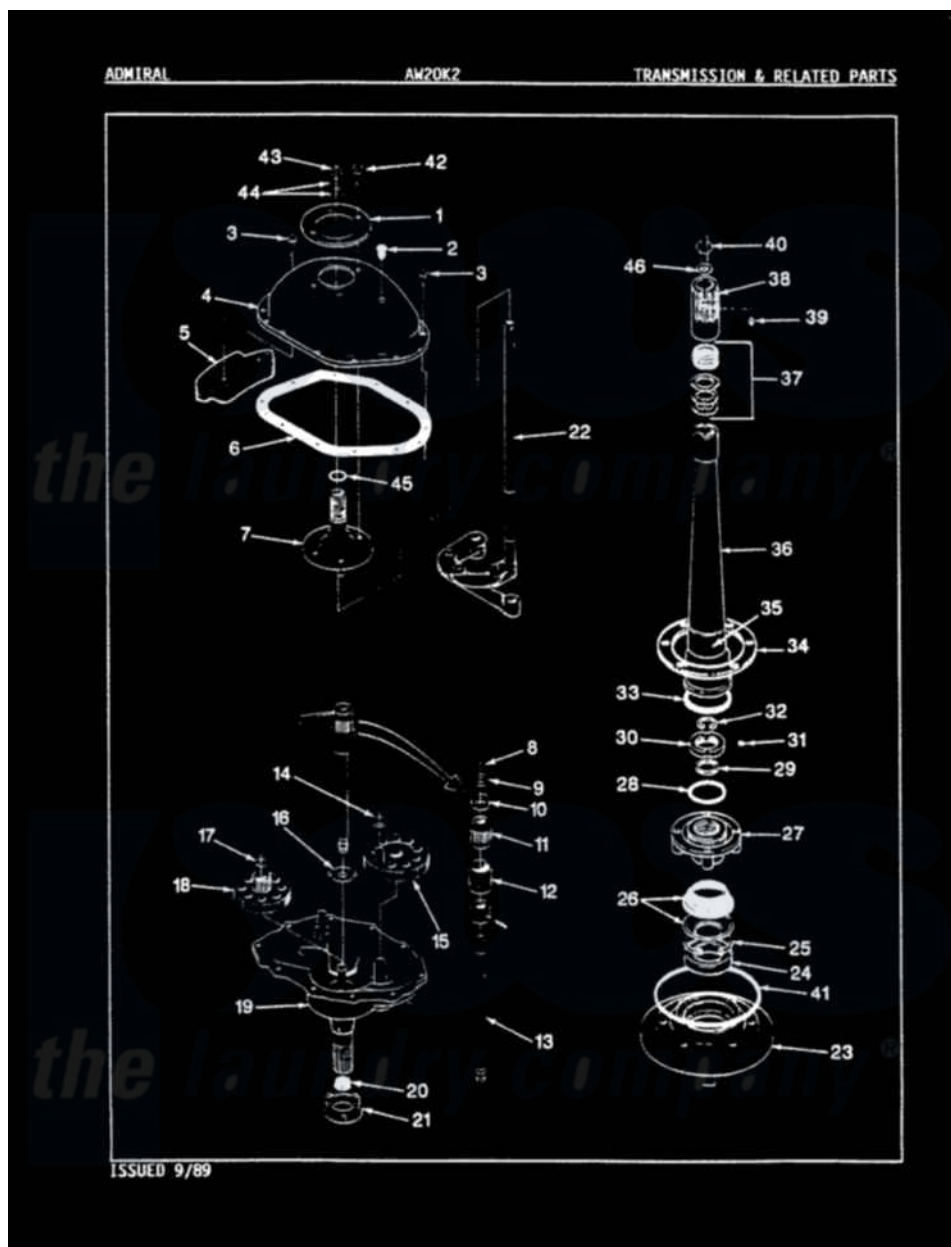

Admiral AW20K2A 08 - TRANSMISSION (REV. E-H)

Admiral Residential Admiral AW20K2A Washer Parts Parts Diagram 08 - TRANSMISSION (REV. E-H)
 Click on the part number to view part

Item	Original Part Number	Replaced By	Status	Part Description
1	LA-2001		Not Available	TRANSMISSION REPLACEMENT KIT
"	33-9893	33-7187		Covr Reinforcmt
2	35-2621			Plug, Oil Fill
"	33-9373		Not Available	OIL FILL PLUG
3	25-7916			Bolt
4	33-4286N			Transmission Cover Kit
"	35-2620		Not Available	COVER, TRANSMISSION
5	35-2130		Not Available	COUNTER WEIGHT
"	35-2642			Counterweight
6	35-1030		Not Available	GASKET, TRANSMISSION HOUSING
7	35-2654			Drive Tube Assembly
"	33-8763	33-4286N		Transmission Cover Kit
8	25-7847			Ring, Retaining
9	25-7416		Not Available	WASHER, FLAT
10	33-6114	33-6463		Spring