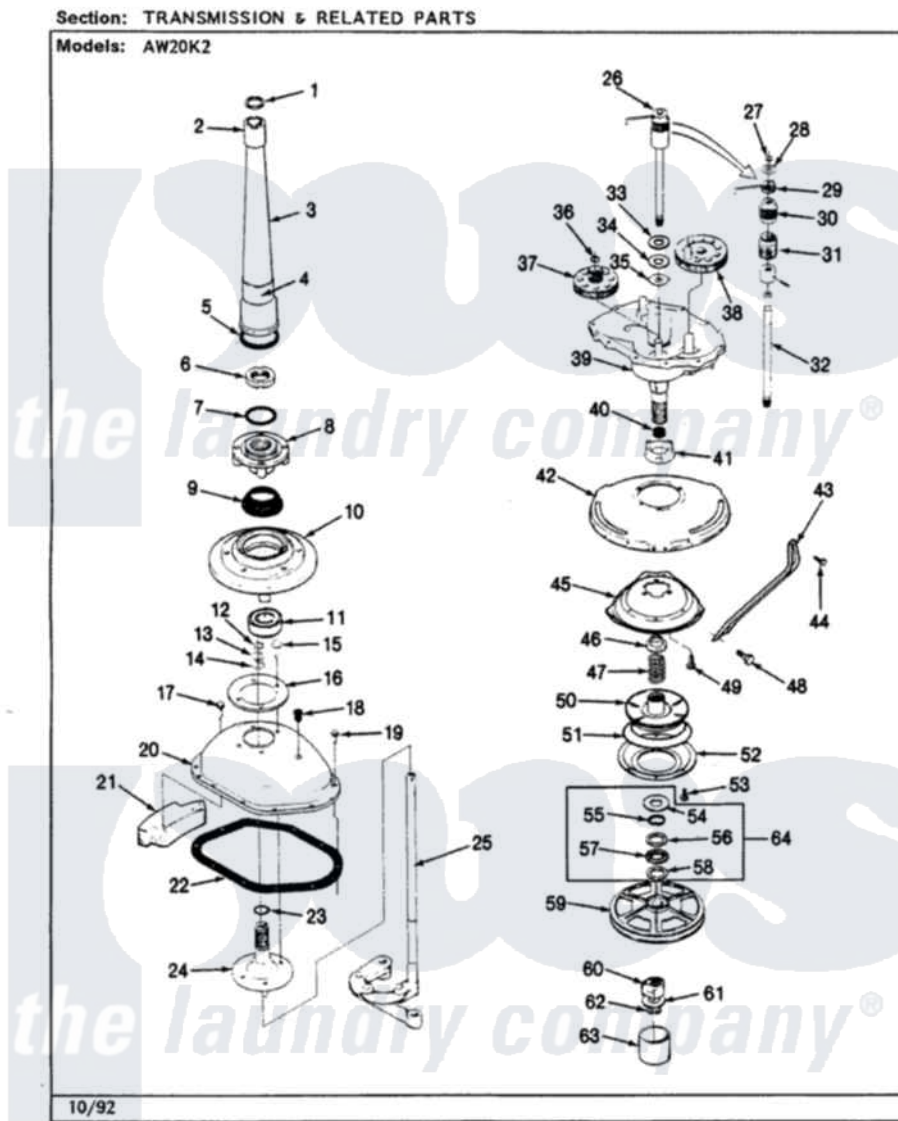

# Admiral AW20K2A 09 - TRANSMISSION (REV. J-N)

Admiral [Residential Admiral AW20K2A Washer Parts](#) Parts Diagram 09 - TRANSMISSION (REV. J-N)  
Click on the part number to view part

Item	Original Part Number	Replaced By	Status	Part Description
1	<a href="#">25-7941</a>			"O" Ring, Agr Drive Shaft
2	35-2835	<a href="#">21001066</a>		Bearing, Centerpost
3	35-2792	<a href="#">21001401</a>		Center Pos
4	<a href="#">33-6790</a>			Bearing, Agitator
"	35-2983		Not Available	CENTERPOST ASSY.
5	<a href="#">35-2906</a>			Seal, Centerpost Bottom
6	<a href="#">35-2791</a>			Nut, Spin Tube
7	<a href="#">25-7938</a>			"O" Ring, Basket Drive Hub
8	35-3647	<a href="#">W10219156</a>		Tub Seal
"	35-2715		Not Available	BASKET DRIVE HUB ASSY
9	<a href="#">35-2974</a>			Tub Seal/Hub Assembly
10	35-2716	<a href="#">12001561</a>		Bearing And Seal Housing Assembly
11	35-2972	<a href="#">12001561</a>		Bearing And Seal Housing Assembly
"	<a href="#">35-2205</a>			Bearing, Spin
12	25-7940		Not Available	RING, RETAINING (AG.