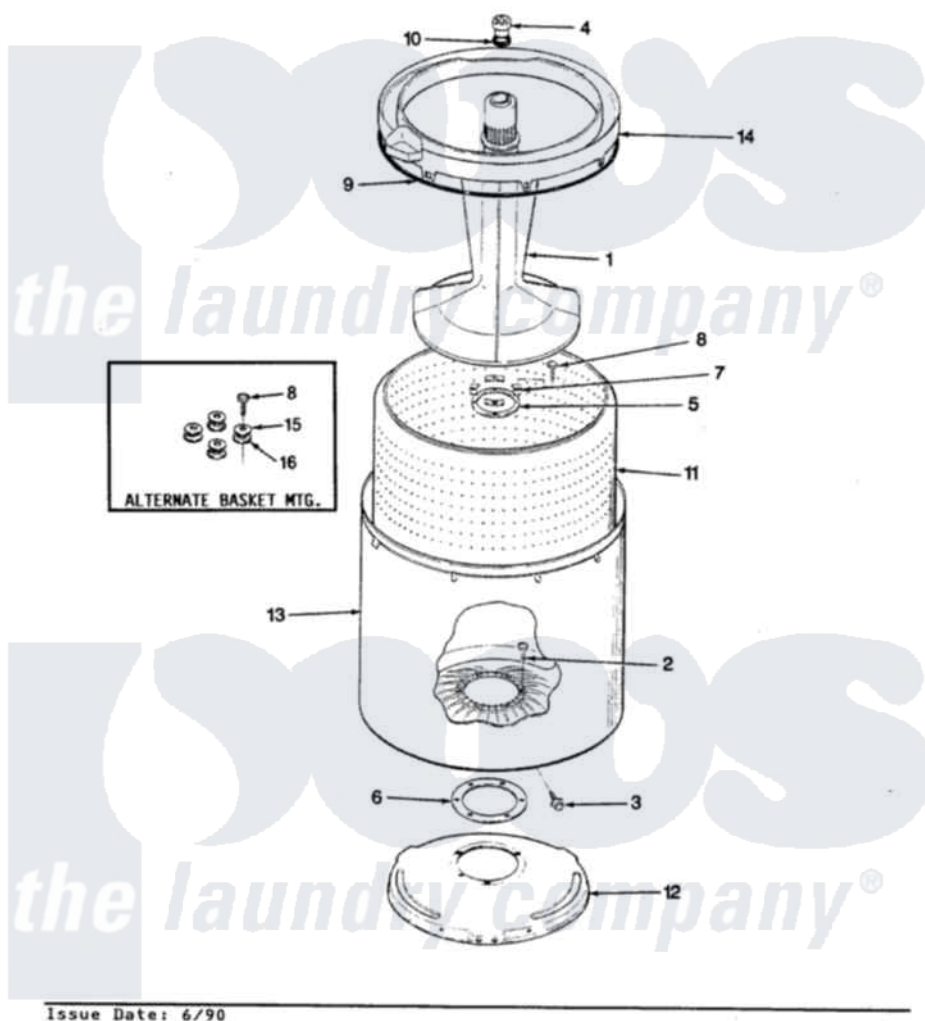

Admiral AW20K2A 10 - TUB (REV. A-D)

SECTION: TUB
MODEL: AW20K2

Issue Date: 6/90

Admiral Residential Admiral AW20K2A Washer Parts Parts Diagram 10 - TUB (REV. A-D)
Click on the part number to view part

Item	Original Part Number	Replaced By	Status	Part Description
1	35-2371	33-4352		Agitator
2	35-2062	21001063		Screw, Shoulder
3	25-7914	22002933		Screw
4	33-6241			Cap
5	33-9859		Not Available	SWITCH ASM
6	35-2061			Gasket, Tub To Housing
7	35-8799		Not Available	REINFORCEMENT PLATE
8	25-7783	4356852		Screw
9	35-2328			Seal, Tub Top
10	25-7330			Rubber Washer
11	35-2381		Not Available	BASKET ASSY-WHITE
12	35-2023			Tub Support
"	35-2529		Not Available	TUB SUPPORT
13	35-2038			Tub
14	35-2262		Not Available	SHIELD, TUB TOP
"	35-2034		Not Available	TOP, TUB