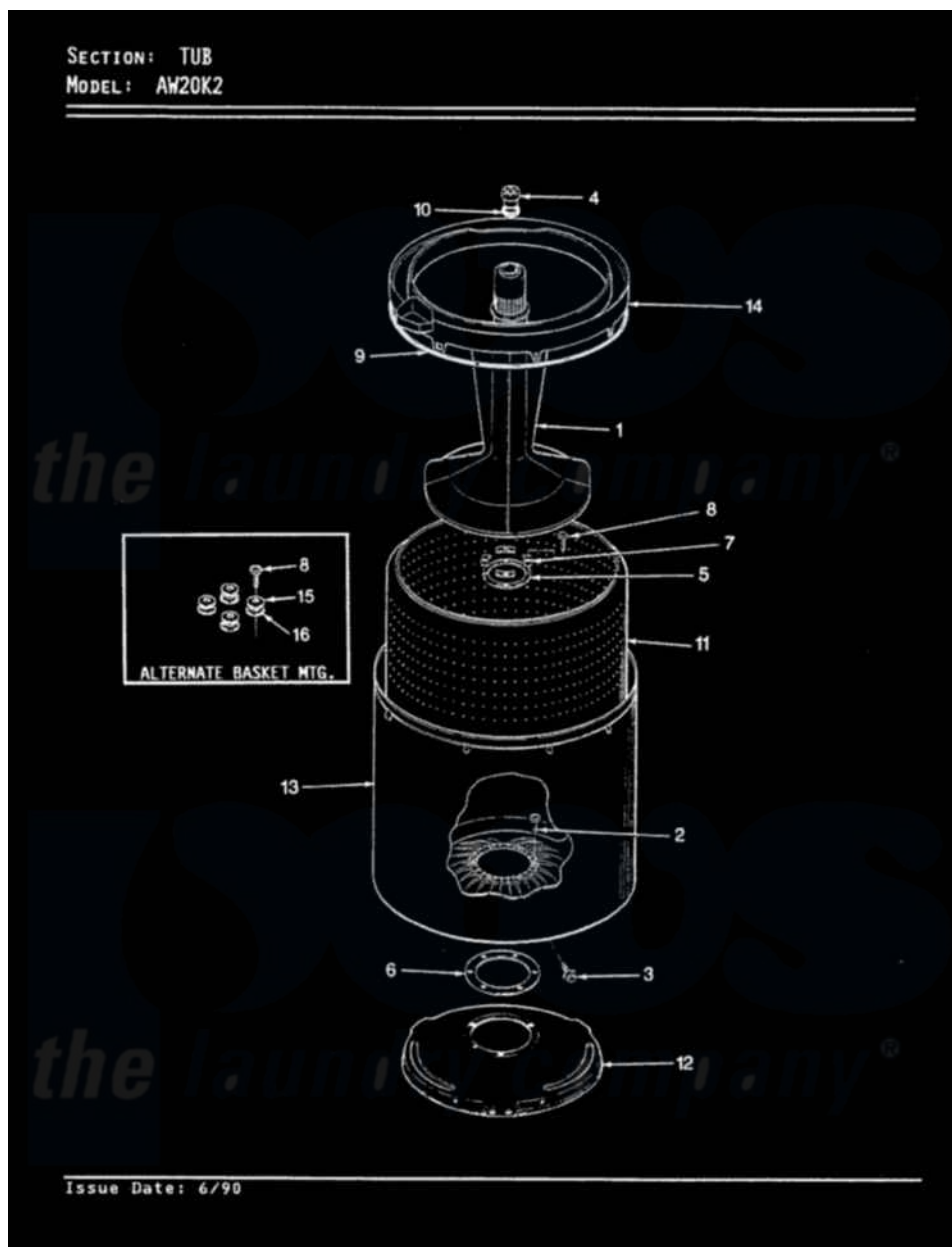

# Admiral AW20K2A 11 - TUB (REV. E-H)

Admiral Residential Admiral AW20K2A Washer Parts Parts Diagram 11 - TUB (REV. E-H)  
 Click on the part number to view part

Item	Original Part Number	Replaced By	Status	Part Description
1	35-2371	<a href="#">33-4352</a>		Agitator
2	35-2062	<a href="#">21001063</a>		Screw, Shoulder
3	25-7914	<a href="#">22002933</a>		Screw
4	<a href="#">33-6241</a>			Cap
5	33-9859		Not Available	SWITCH ASM
6	<a href="#">35-2061</a>			Gasket, Tub To Housing
7	35-8799		Not Available	REINFORCEMENT PLATE
8	25-7783	<a href="#">4356852</a>		Screw
9	<a href="#">35-2328</a>			Seal, Tub Top
10	<a href="#">25-7330</a>			Rubber Washer
11	35-2381		Not Available	BASKET ASSY-WHITE
12	<a href="#">35-2023</a>			Tub Support
"	35-2529		Not Available	TUB SUPPORT
13	<a href="#">35-2038</a>			Tub
14	35-2262		Not Available	SHIELD, TUB TOP
"	35-2034		Not Available	TOP, TUB