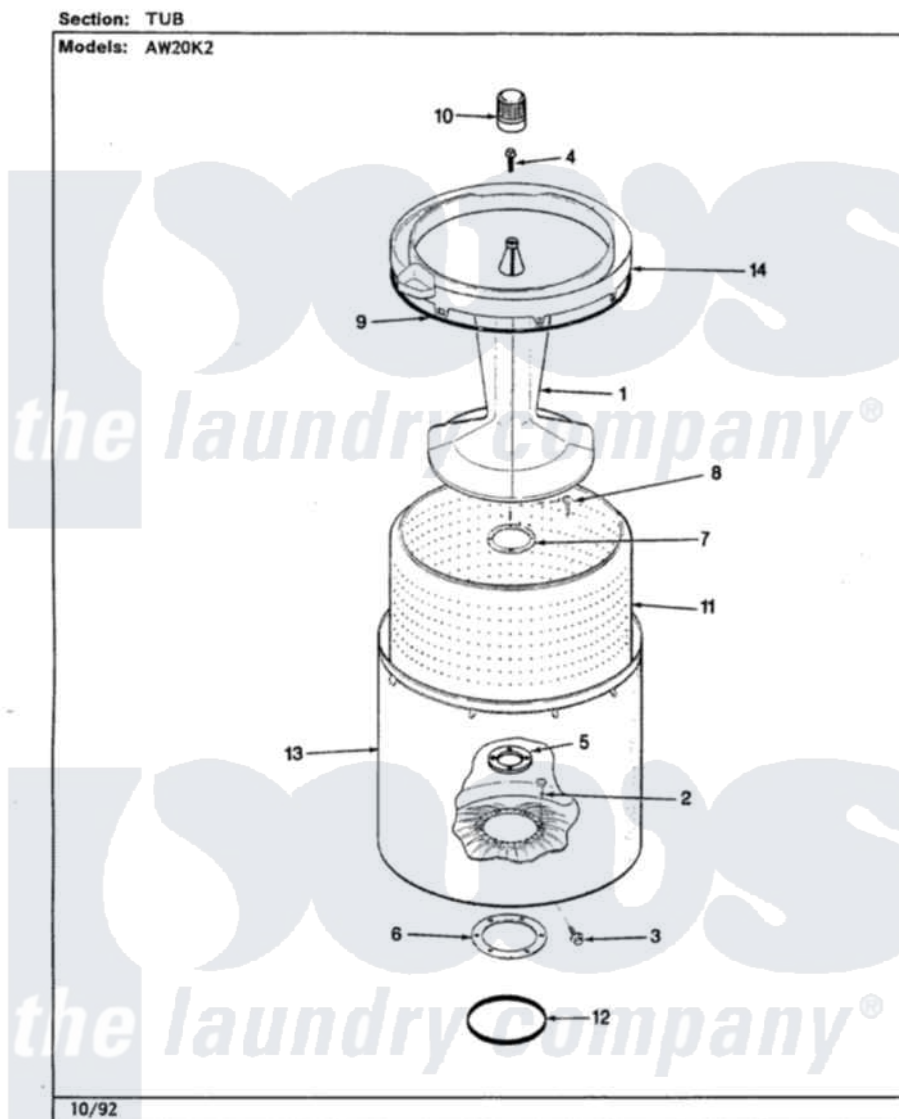

Admiral AW20K2A 12 - TUB (REV. J-N)

Admiral [Residential Admiral AW20K2A Washer Parts](#) Parts Diagram 12 - TUB (REV. J-N)
Click on the part number to view part

Item	Original Part Number	Replaced By	Status	Part Description
1	35-3580			Agitator
"	35-2717	35-3580		Agitator
2	25-7947	21001063		Screw, Shoulder
3	25-7953	22002933		Screw
4	25-7948	W10309247		Screw
5	35-3685			Gasket, Basket To Centerpost
"	35-2980	35-3685		Gasket, Basket To Centerpost
6	35-3686			Gasket, Tub To Housing
"	35-2979			Gasket, Tub/Hsg
7	35-3014			Gasket And Reinf. Plate Assembly
8	25-7783	4356852		Screw
9	35-2328			Seal, Tub Top
10	35-2733			Cap, Agitator
11	35-3016		Not Available	BASKET ASSY
12	35-2978			Seal, Tub/Housing
13	35-3700			Tub Assembly

"	35-2952	35-3700	Tub Assembly
14	35-2262	Not Available	SHIELD, TUB TOP
"	35-2034	Not Available	TOP, TUB
"	35-3578	Not Available	TOP, TUB