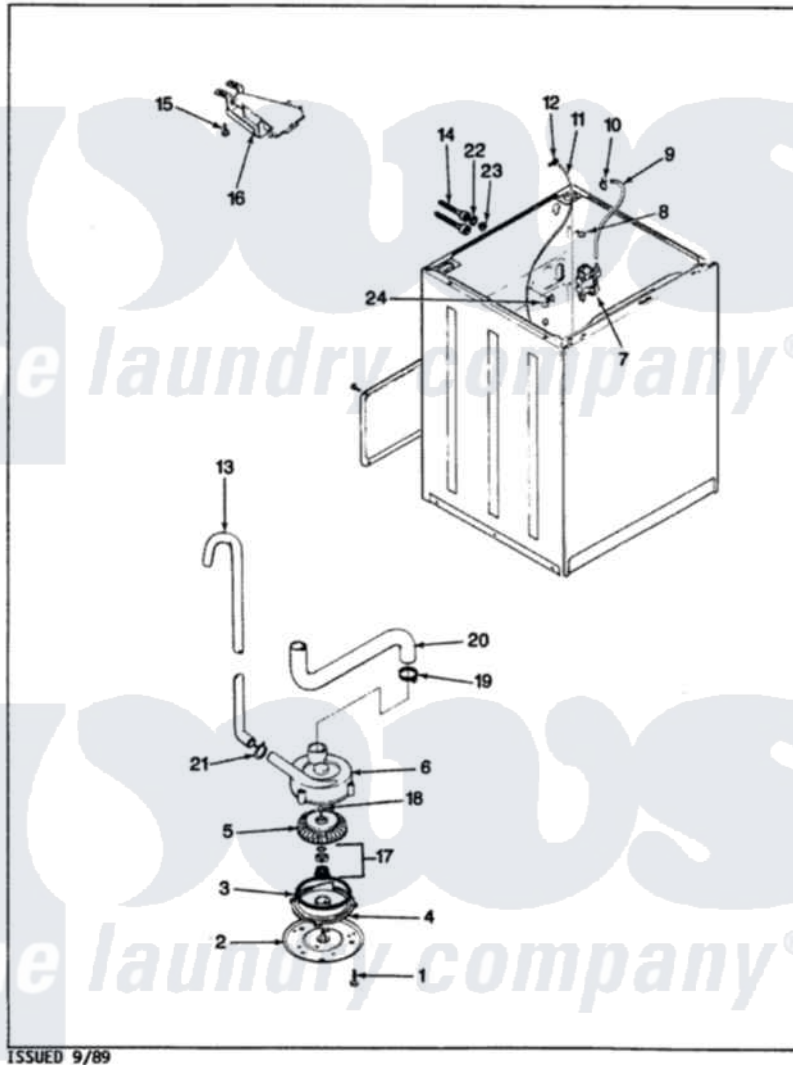

Admiral AW20K2A 13 - WATER CARRYING & PUMP ASSY. (REV. A-D)

ADMIRAL AW20K2 WATER CARRYING & PUMP ASSEMBLY

ISSUED 9/89

Admiral Residential Admiral AW20K2A Washer Parts Parts Diagram 13 - WATER CARRYING & PUMP ASSY. (REV. A-D)

Click on the part number to view part

Item	Original Part Number	Replaced By	Status	Part Description
1	25-7405	3196164		Screw
2	33-6035		Not Available	PLATE & PULLEY ASSY.
3	33-6032			Gasket
4	35-2058			Base, Pump
5	35-2057	35-6465		Pump Assem
6	35-2056		Not Available	HOUSING, PUMP
"	35-2099	35-6465		Pump Assem
7	25-7220			Clip, Cabinet Top
"	33-7044	35-2374N		Valve, Water
"	35-2374	35-2374N		Valve, Water
8	25-7867	596669		Clamp, Manifold
9	35-0541		Not Available	WATR INLET HOSE
"	35-2378	12002749		Hose, Flume Kit
10	25-7867	596669		Clamp, Manifold
"	25-7866	489503		Clamp
				BAR PRESSURE SWITCH

11	35-2261		Not Available	FAD, PRESSURE SWITCH HOSE
"	35-2321	21001748		Hose, Pressure Switch
12	33-6099			Clamp
13	33-9436	211704		Hose, Drain
14	33-7046	89503		Hose-Inlet
"	35-0873	76313		Hosefill
15	25-3092	90767		Screw, 8A X 3/8 HeX Washer Head Tapping
16	35-2051	21001760		Flume Assembly / Water Diverter
17	35-0707			Seal, Seat And "O" Ring
18	25-7894	W10001180		Screw
19	25-6099	33-6099		Clamp
20	35-2131		Not Available	HOSE, SUMP TO PUMP
21	25-7796	596669		Clamp, Manifold
22	25-7048			Washer
23	33-7313	33-4264N		Strainer And Washer Kit
24	33-6099			Clamp